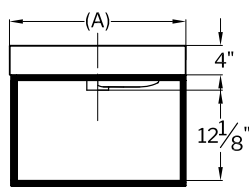

FRONT VIEW / VUE DE PROFIL

Basin with apron and wall-mounted frame codes
Codes de cadre mural et bassin avec tablier

Basin code Code du bassin	Frame code Code du cadre	(A)
LVSTB24-AP-RD-**	LVSTF24-WMxx-SH**	23-5/8" [600mm]
LVSTB32-AP-RD-**	LVSTF32-WMxx-SH**	31-1/2" [800mm]
LVSTB39-AP-RD-**	LVSTF39-WMxx-SH**	39-3/8" [1000mm]

** : 18
xx : 33