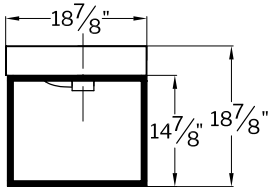

SIDE VIEW / VUE DE CÔTÉ