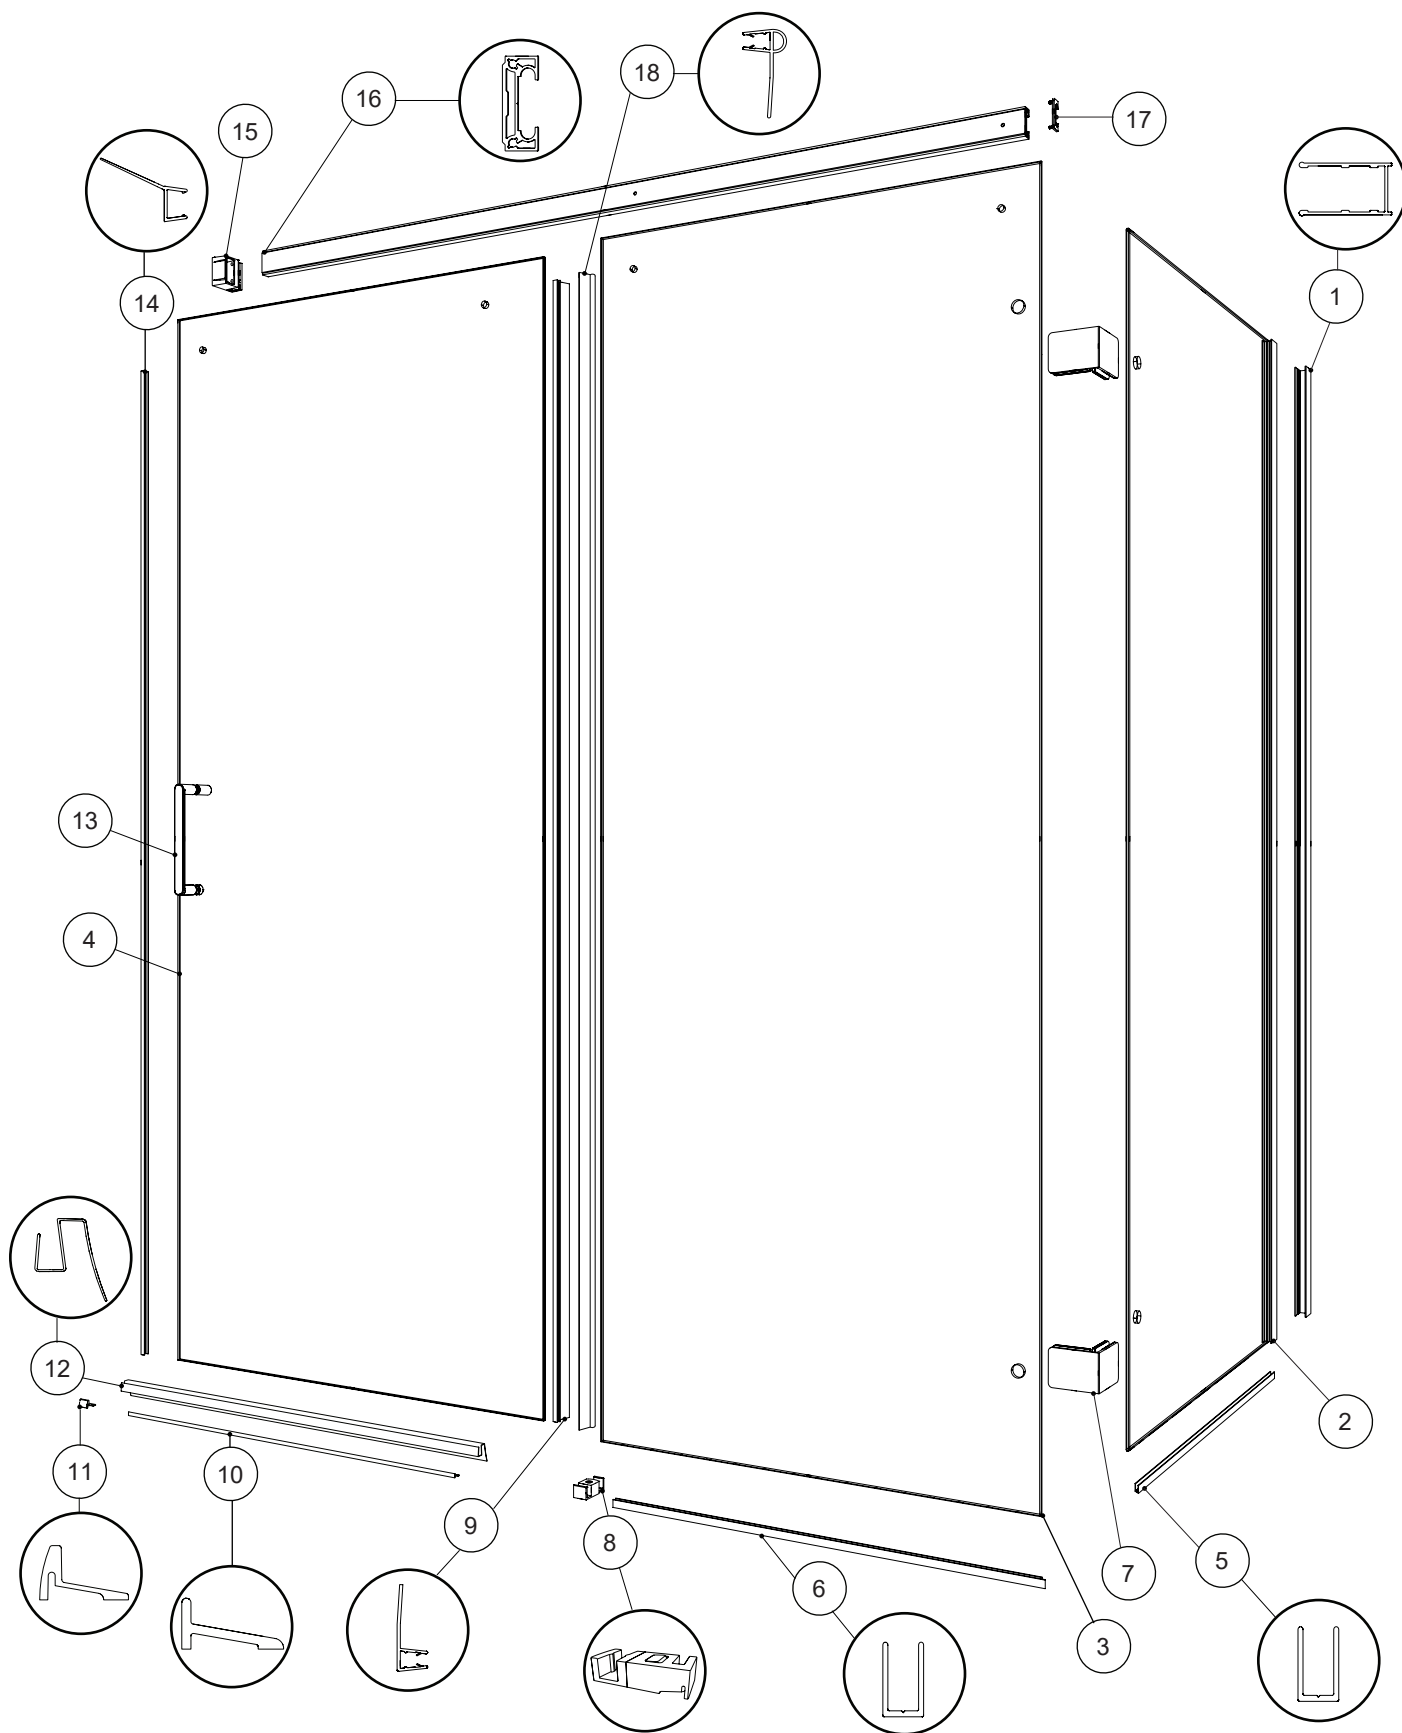

PARTS LISTING / LISTE DES PIÈCES

HARDWARE LISTING / LISTE DE QUINCAILLERIE

ITEM	FLEURCO CODE	PARTS LISTING / LISTE DES PIÈCES	QTY
1	PLAT-WJAMB-33-79 **15419-80	WALL JAMB / JAMBAGE	1
2		RETURN PANEL / PANNEAU DE RETOUR	1
3		FIXED PANEL / PANNEAU FIXE	1
4		DOOR PANEL / PANNEAU DE PORTE	1
5	NA/PJ-UCHANNEL-42-XX	U-CHANNEL FOR RETURN PANEL / PROFILÉ EN «U» POUR PANNEAU DE RETOUR	1
6	NA/PJ-UCHANNEL-42-XX	U-CHANNEL FOR FIXED PANEL / PROFILÉ EN «U» POUR PANNEAU FIXE	1
7	NOVCNRCLIPS-XX	CORNER CLIP / ÉQUERRE DE COIN	2
8	NAS-BTMGUIDE-XX-R NAS-BTMGUIDE-XX-L	BOTTOM GUIDE / GUIDE INFÉRIEUR	1
9	COEX-A310-72	SIDE GASKET / JOINT LATÉRAL	1
10	PLAT-THRESH-33-72 **15405	THRESHOLD / SEUIL	1
11	PENDCAP-XX	THRESHOLD ANCHOR / L'ANCRAGE DU SEUIL	1
12	COEX-N510-40	BOTTOM DOOR GASKET / JOINT INFÉRIEUR POUR LA PORTE	1
13	NA-HANDLE-XX	DOOR HANDLE / POIGNÉE DE PORTE	1
14	COEX-A201-75	SIDE DOOR GASKET - HANDLE SIDE / JOINT LATÉRAL DE LA PORTE - CÔTÉ POIGNÉE	1
15	NA-BRACKET-XX	WALL MOUNT BRACKET / SUPPORT MURAL	1
16	NAW-BAR-48-XX NAW-BAR-60-XX	RUNNING RAIL / BARRE DE ROULEMENT	1
17	NA-BCAP-XX	RAIL CAP / CAPUCHON DE RAIL	1
18	COEX-A200-72	SIDE DOOR GASKET - FIXED SIDE / JOINT LATÉRAL DE LA PORTE - CÔTÉ FIXE	1
ITEM	CODE	HARDWARE LISTING / LISTE DE QUINCAILLERIE	QTY
19		WALL PLUG / CHEVILLE	6
20		CLEAR SETTING BLOCK (1/16") / BLOC À NIVEAU TRANSPARENT (1/16")	4
21		CLEAR SETTING BLOCK (1/8") / BLOC À NIVEAU TRANSPARENT (1/8")	4
22	NA-ROLLER-XX	WHEEL / ROULETTE	2
23		WHEEL CAP / CAPUCHON DE ROULETTE	2
24	NA-FASTENER-XX	FASTENER / FIXATION DE VERRE	2
25		KEY / CLÉ	1
26		PAN HEAD SCREW / VIS À TÊTE CYLINDRIQUE	4
27		FLAT HEAD SCREW / VIS À TÊTE PLATE	2
28		PAN SELF-DRILLING SCREW / VIS PAN AUTO-PERÇANTE	3
29		SCREW CAP / CAPUCHON COUVRE-VIS	3
30		BACK SCREW CAP / L'ARRIÈRE DU CAPUCHON COUVRE-VIS	3
31		HEX KEY 2MM / CLÉ HEXAGONALE 2MM	1
32		HEX KEY 3MM / CLÉ HEXAGONALE 3MM	1

PARTS LISTING / LISTE DES PIÈCES