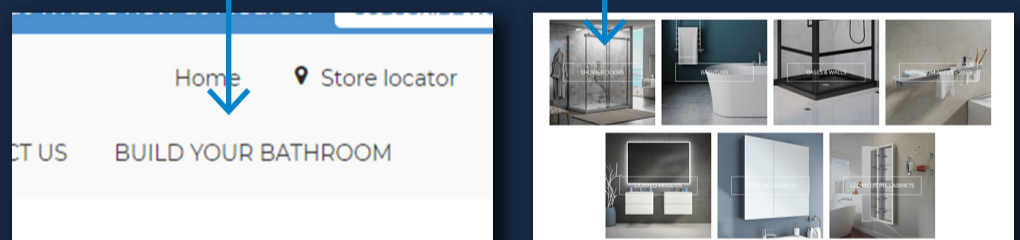

ALWAYS FIND UP TO DATE

INSTALLATION MANUALS

In the menu, go into **PRODUCTS** then choose a collection, then a product. In **INSTALLATION**, click on **INSTALLATION MANUAL**.

ALWAYS FIND THE LATEST NEW ITEMS

In the menu, go into **PRODUCTS** then click on **NEW ARRIVALS**.

DESIGN YOUR SHOWER

In the menu, go into **BUILD YOUR BATHROOM**. Click on **SHOWER DOORS**.

Choose a **COLLECTION** or a **DOOR TYPE**

Continue to a product page.