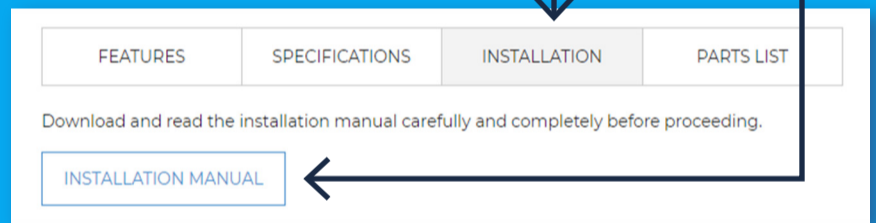

ALWAYS FIND UP TO DATE

INSTALLATION MANUALS

In the menu, go into **PRODUCTS** then choose a collection, then a product. In **INSTALLATION**, click on **INSTALLATION MANUAL**.

ALWAYS FIND THE LATEST NEW ITEMS