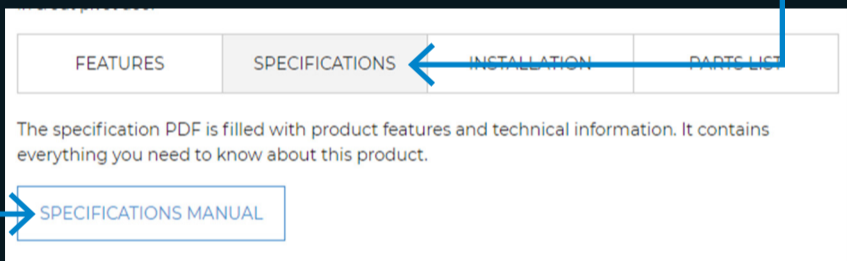

ALWAYS FIND UP TO DATE PRICING

In the menu, go into **RESOURCES**, then **PRICE LIST**. Click **DOWNLOAD PRICE LIST**.

ALWAYS FIND UP TO DATE SPECS

In the menu, go into **PRODUCTS** then choose a collection, then a product. In **SPECIFICATIONS**, click on **SPECIFICATIONS MANUAL**.