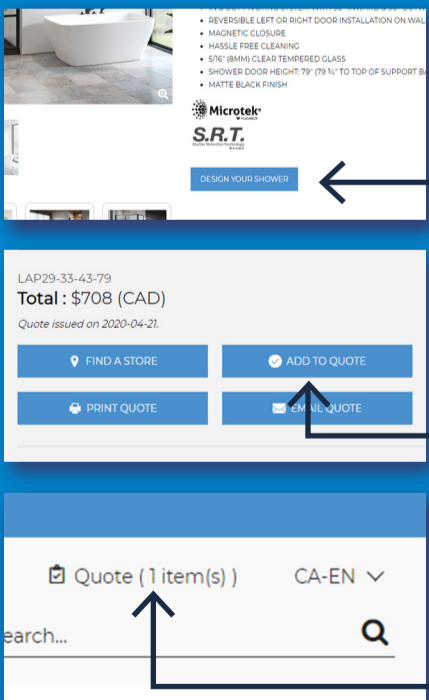

CREATE, PRINT AND SEND QUOTES

In a **PRODUCT** page, click on **DESIGN YOUR SHOWER** and choose your options. Click on **ADD TO QUOTE**.

To see your quote, in the menu, click on **QUOTE**.

+ ACCESS FLEURCO'S CUSTOMER PORTAL

- ✓ Place **ORDERS**
- ✓ Check **INVENTORY**
- **AND MUCH MORE...!**