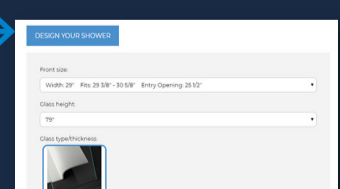

Continue to a product page.

Click on **DESIGN YOUR SHOWER** and choose your options. **ADD TO QUOTE.**