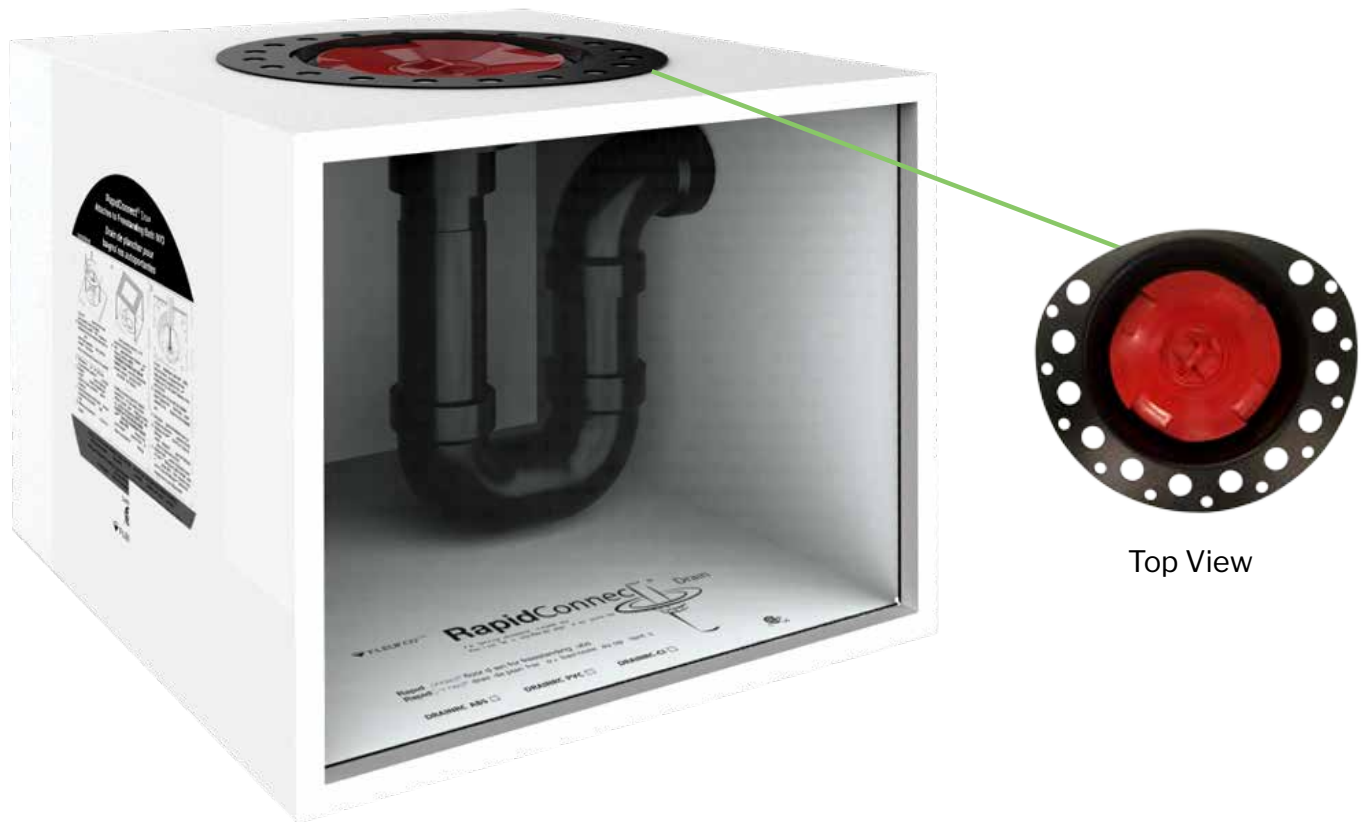

DISPLAYS

RapidConnect® Drain Display

Top View

WHDRDCR-ABS-1 (ABS model)
WHDRDCR-PVC-1 (PVC model)
WHDRDCR-CI-1 (Cast Iron model)
14" W x 14" D x 11" H