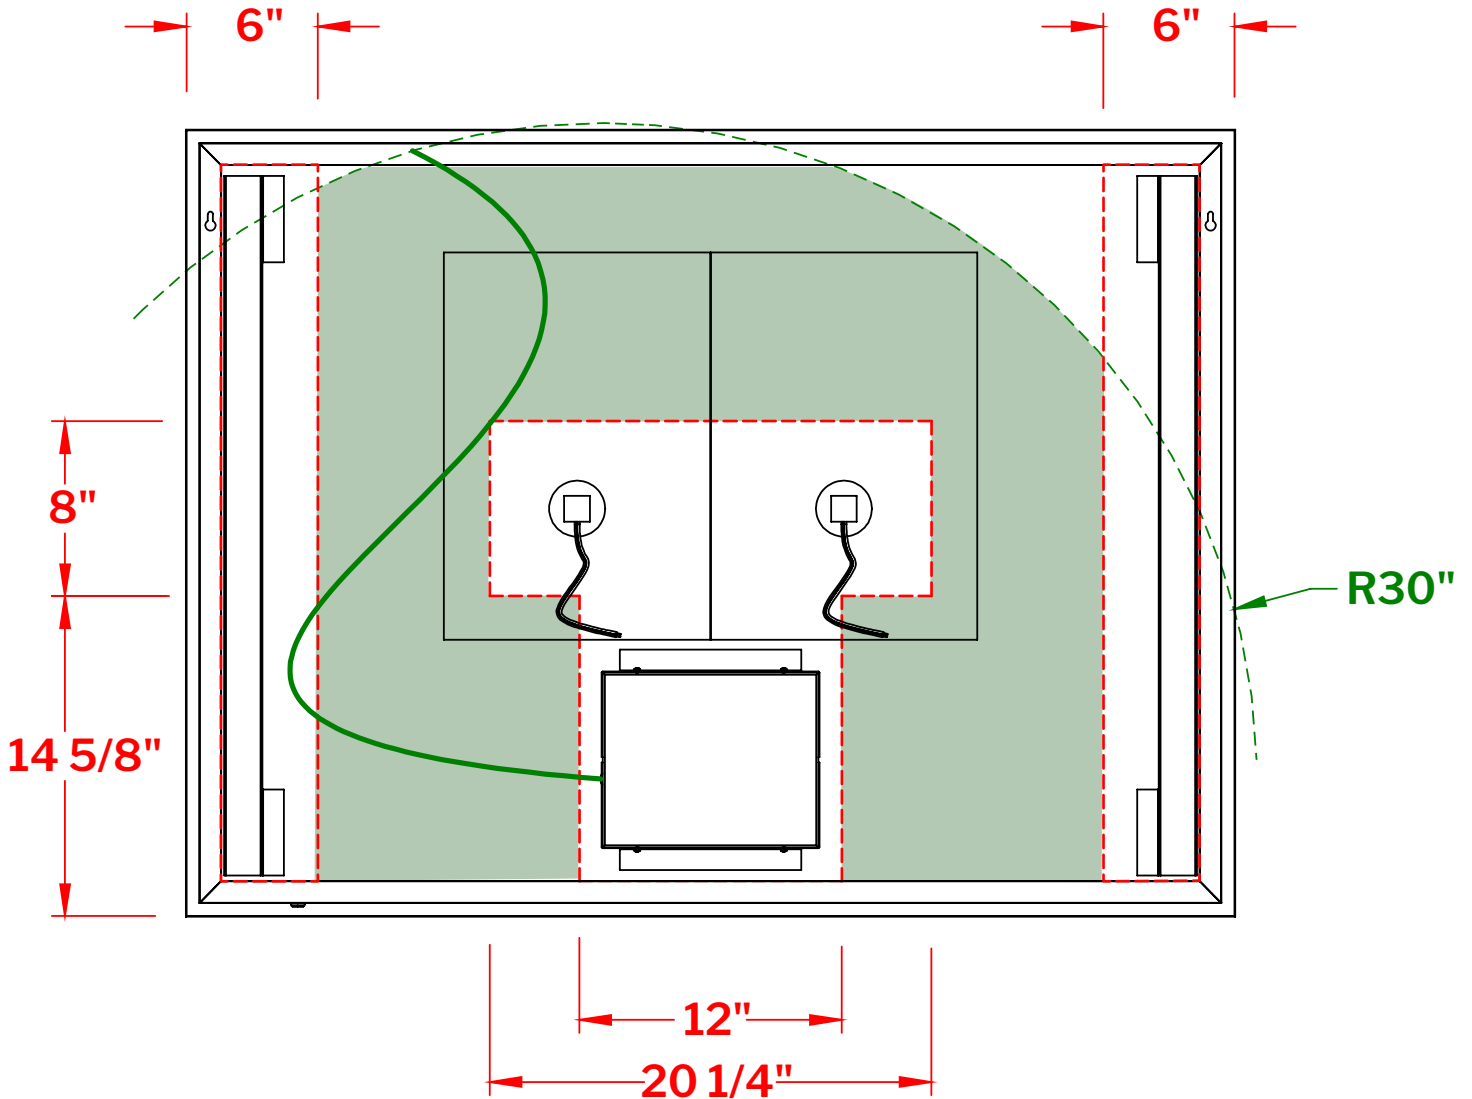

**Model: Sunrize MSU4836**

**BACK OF THE MIRROR**

- Zone 1 - Recommended zone for electrical box location reachable with 30" long main line wire.
- Zone 2 - Not recommended zone.