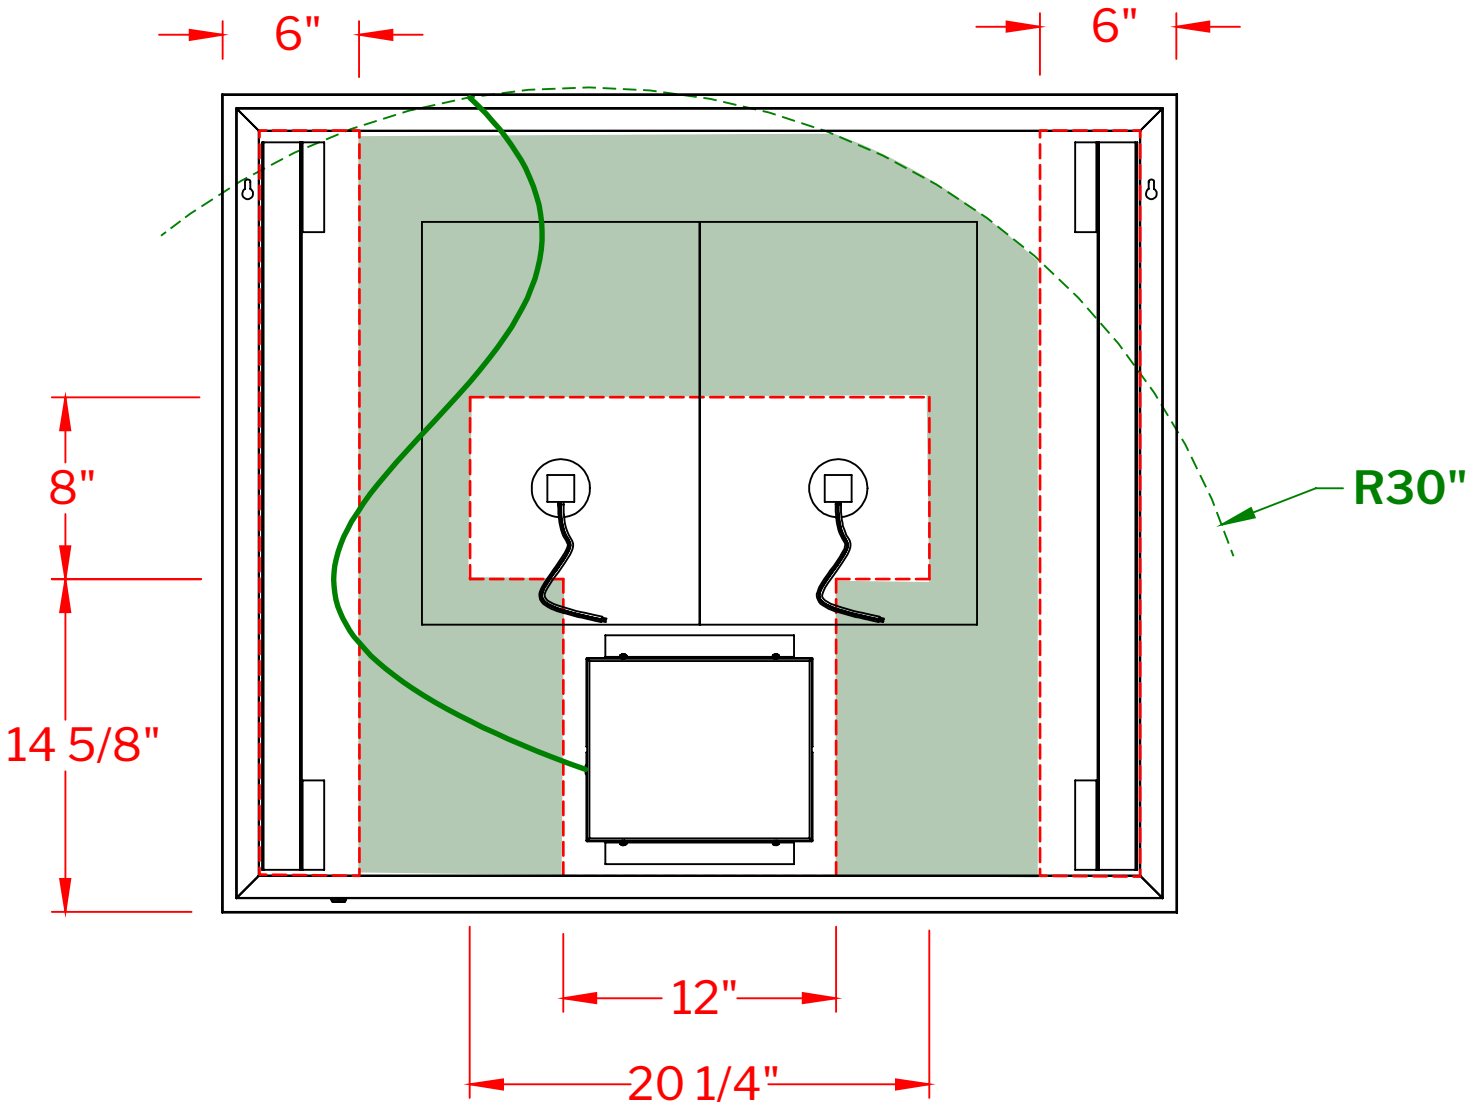

Model: Sunrize MSU4236

BACK OF THE MIRROR

- Zone 1 - Recommended zone for electrical box location reachable with 30" long main line wire.
- Zone 2 - Not recommended zone.