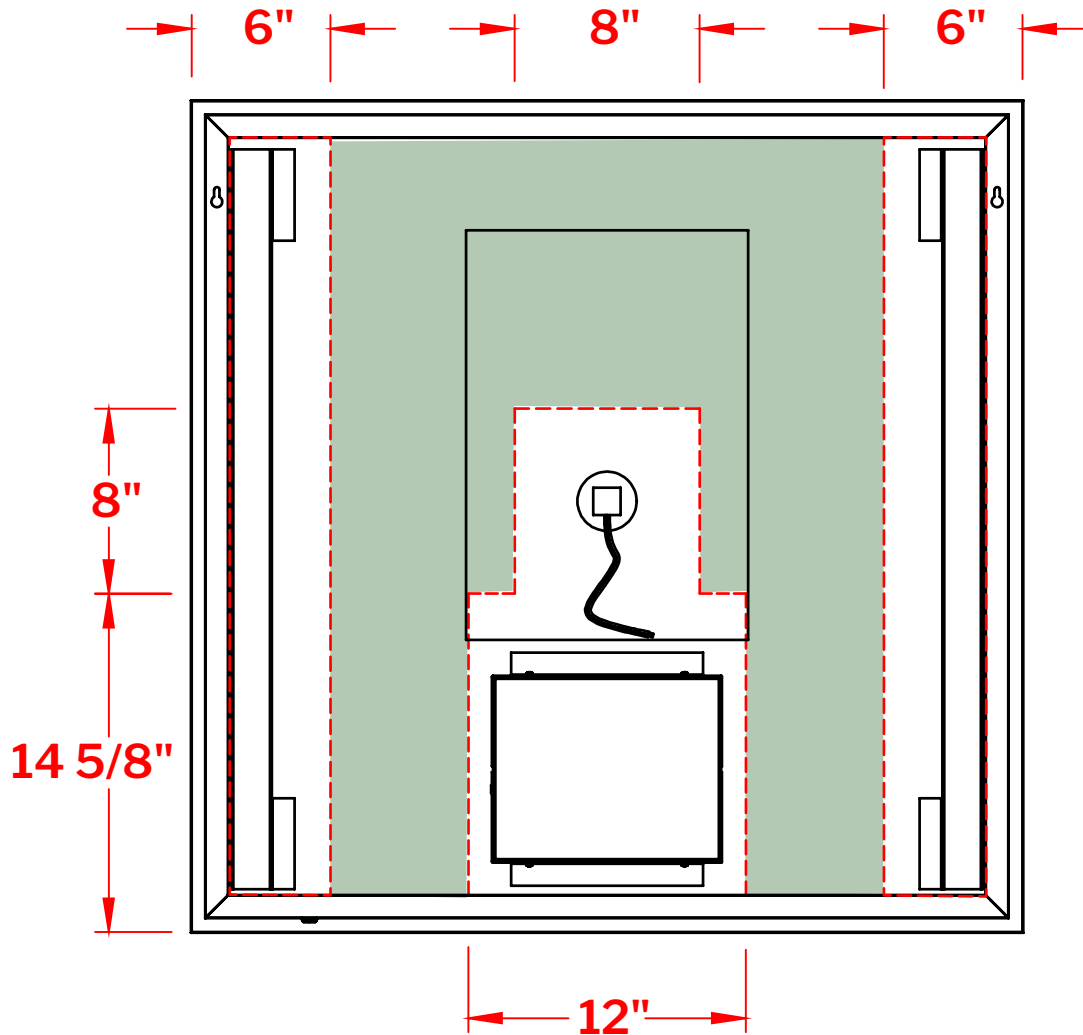

Model: Sunrize MSU3636

BACK OF THE MIRROR

- Zone 1 - Recommended zone for electrical box location reachable with 30" long main line wire.
- Zone 2 - Not recommended zone.