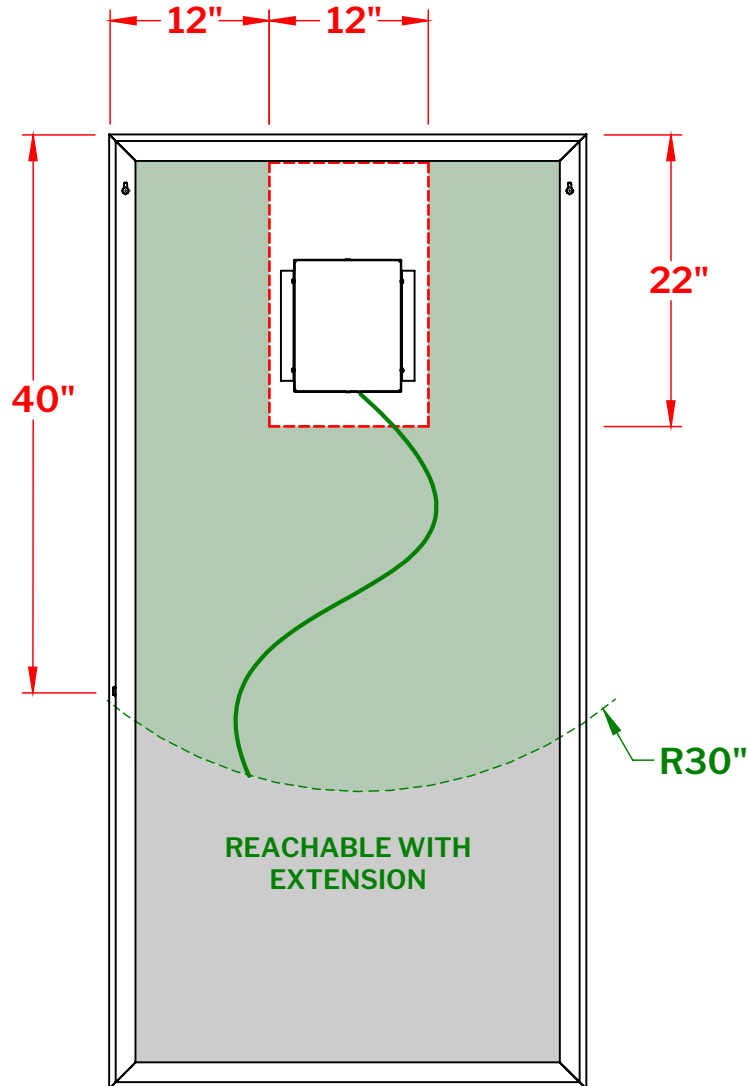

Model: Pandora MHA3672

BACK OF THE MIRROR

- Zone 1 - Recommended zone for electrical box location reachable with 30" long main line wire.
- Zone 2 - Not recommended zone.