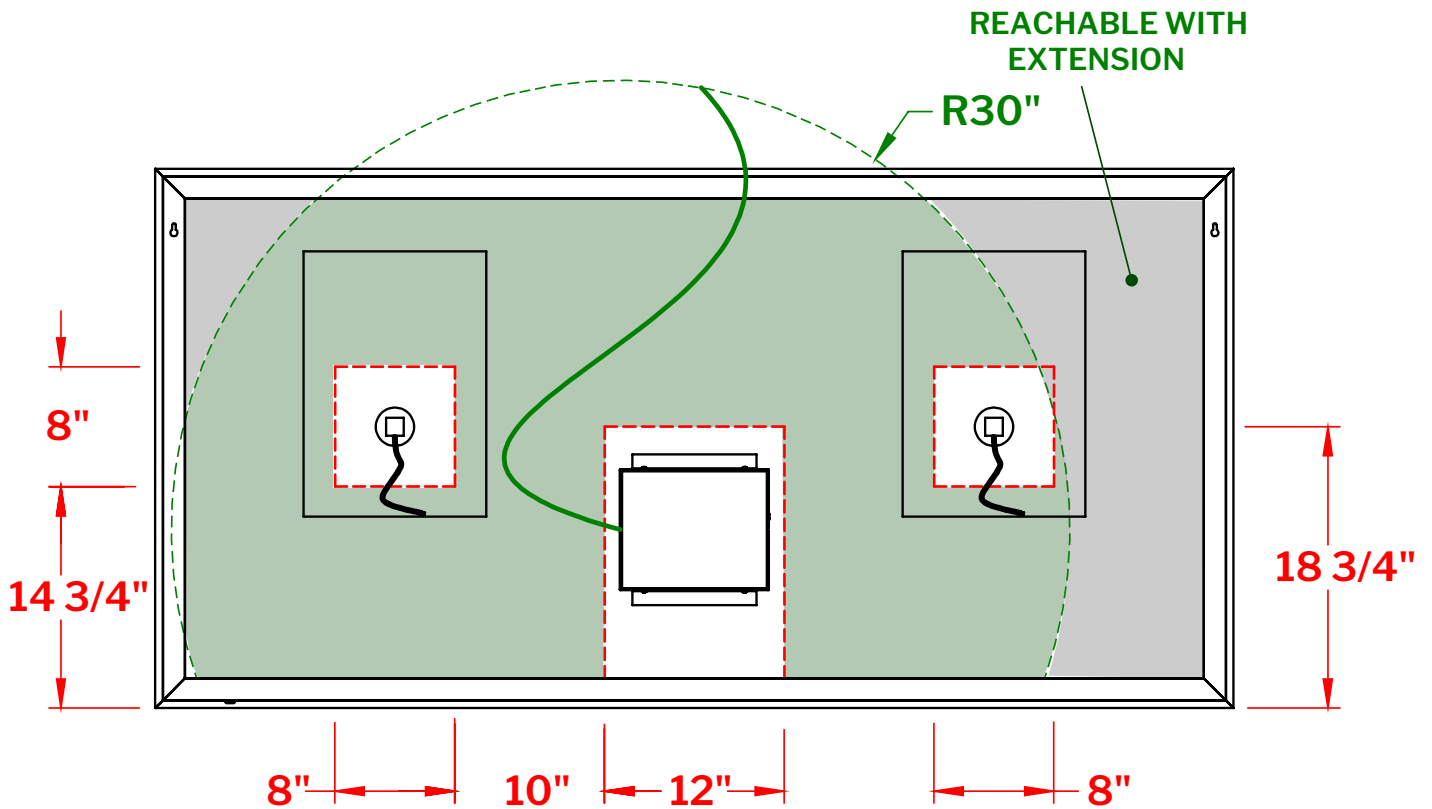

Model: Halo MHA7236

BACK OF THE MIRROR

- Zone 1 - Recommended zone for electrical box location reachable with 30" long main line wire.
- Zone 2 - Not recommended zone.