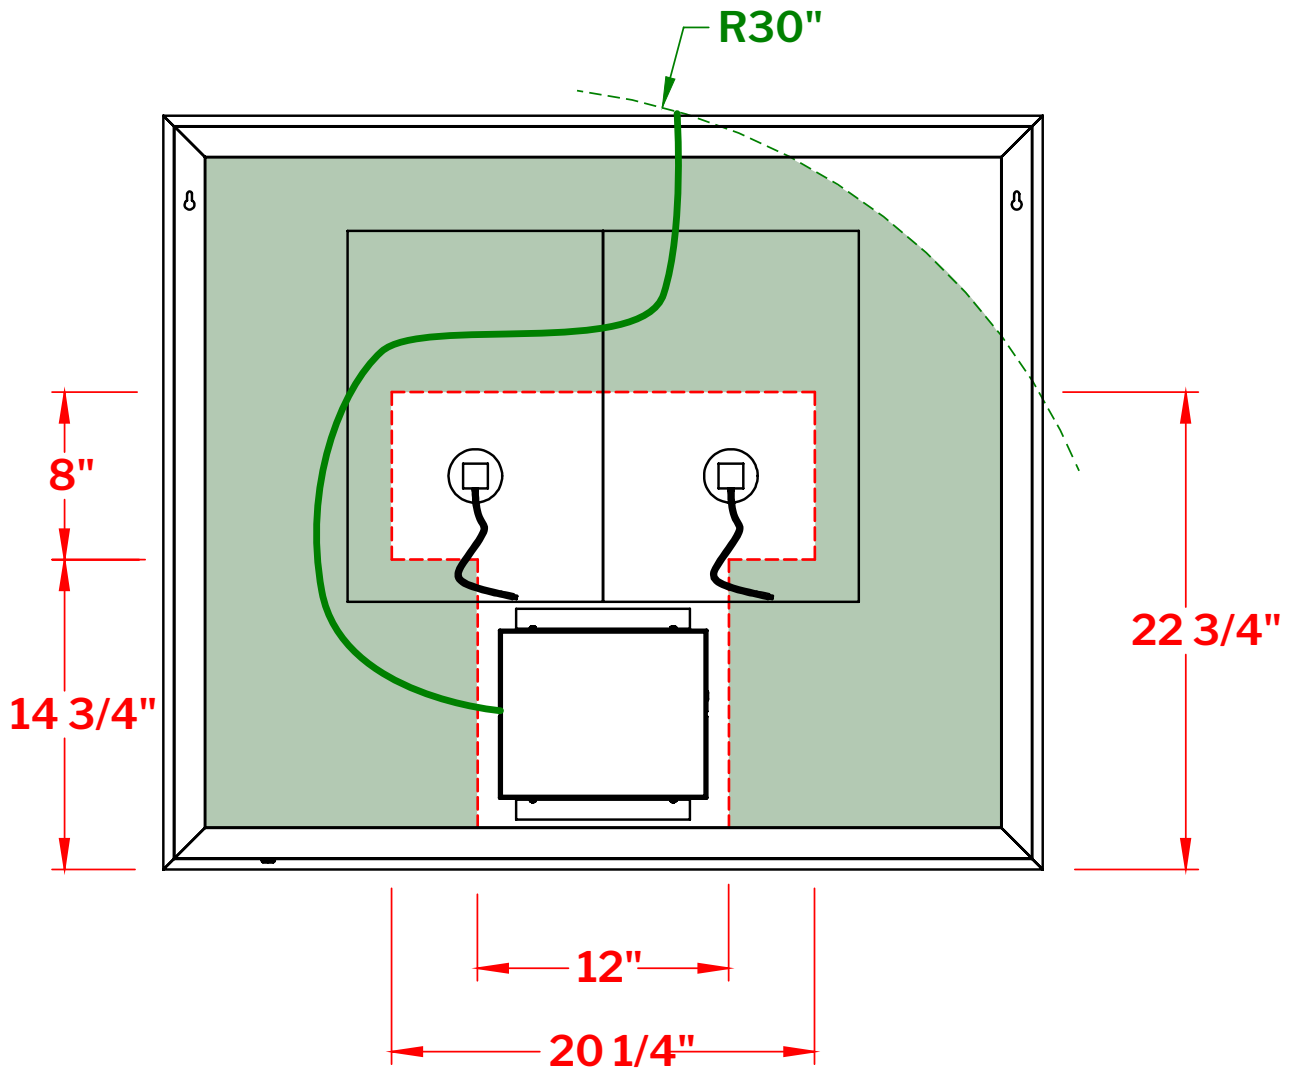

Model: Halo MHA4236

**BACK OF THE MIRROR**

- Zone 1 - Recommended zone for electrical box location reachable with 30" long main line wire.
- Zone 2 - Not recommended zone.