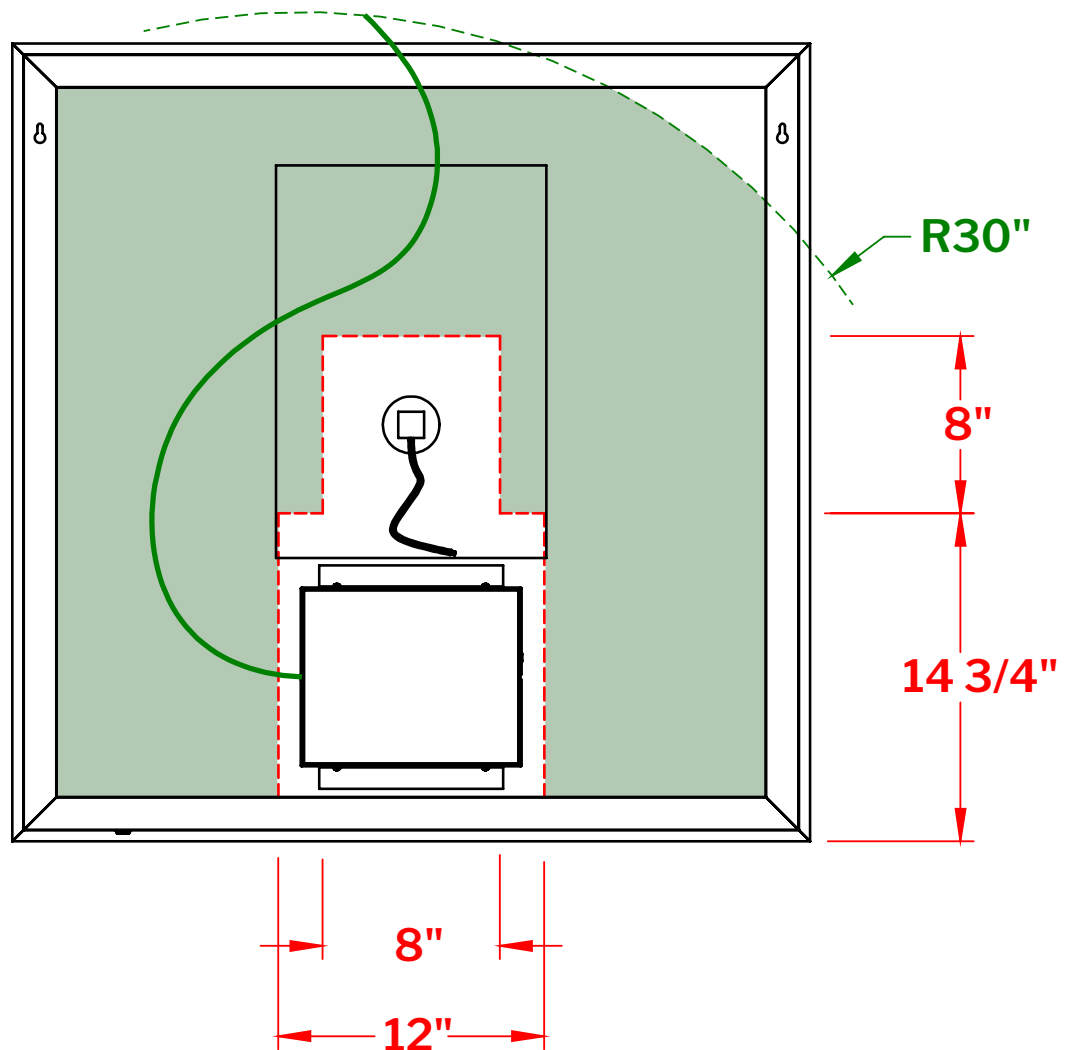

Model: Halo MHA3636

BACK OF THE MIRROR

 Zone 1 - Recommended zone for electrical box location reachable with 30" long main line wire.

 Zone 2 - Not recommended zone.