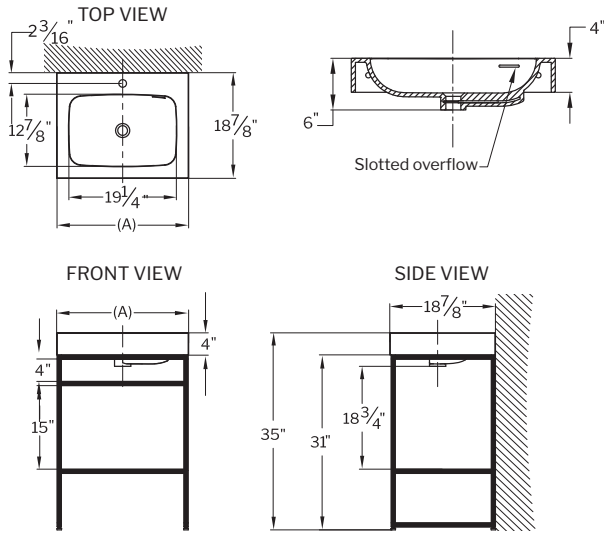

STAK trio SPECIFICATIONS

FREESTANDING FRAME & COUNTERTOP

FREESTANDING FRAME & COUNTERTOP WITH APRON — ROUND SINK