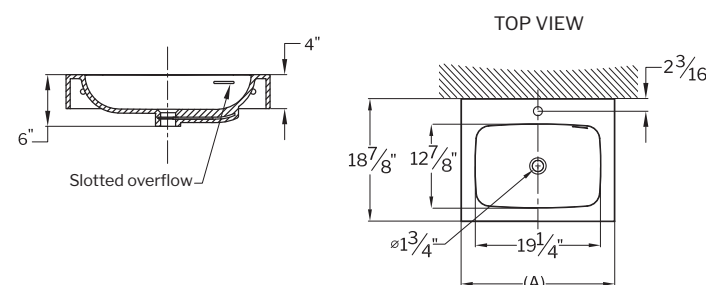

DRAINS

MODEL	PRICE	DESCRIPTION
VAN-DRAIN-11	$232	Lavatory Drain with Drain Plug / Cast Brass / 20 Gauge 1 1/4" x 4" Tailpipe / Chrome
VAN-DRAIN-25	$254	Lavatory Drain with Drain Plug / Cast Brass / 20 Gauge 1 1/4" x 4" Tailpipe / Brushed Nickel
VAN-DRAIN-33	$254	Lavatory Drain with Drain Plug / Cast Brass / 20 Gauge 1 1/4" x 4" Tailpipe / Matte Black

Certified for North America. Please check for compliance with regional regulations.

DECORATIVE PIPES

MODEL	PRICE	DESCRIPTION
VAN-PTRAP-11	$118	Lavatory 1 1/4" Ground Joint P-Trap / 17 Gauge Brass / Chrome
VAN-PTRAP-25	$233	Lavatory 1 1/4" Ground Joint P-Trap / 17 Gauge Brass / Brushed Nickel
VAN-PTRAP-33	$233	Lavatory 1 1/4" Ground Joint P-Trap / 17 Gauge Brass / Matte Black
VAN-BOTTRAP-11	$232	Lavatory Bottle Trap 1 1/4" / 17 Gauge Tubular Brass / Chrome
VAN-BOTTRAP-25	$254	Lavatory Bottle Trap 1 1/4" / 17 Gauge Tubular Brass / Brushed Nickel
VAN-BOTTRAP-33	$254	Lavatory Bottle Trap 1 1/4" / 17 Gauge Tubular Brass / Matte Black

Certified for North America. Please check for compliance with regional regulations.

WALL-MOUNT FRAME & COUNTERTOP WITH APRON – ROUND SINK