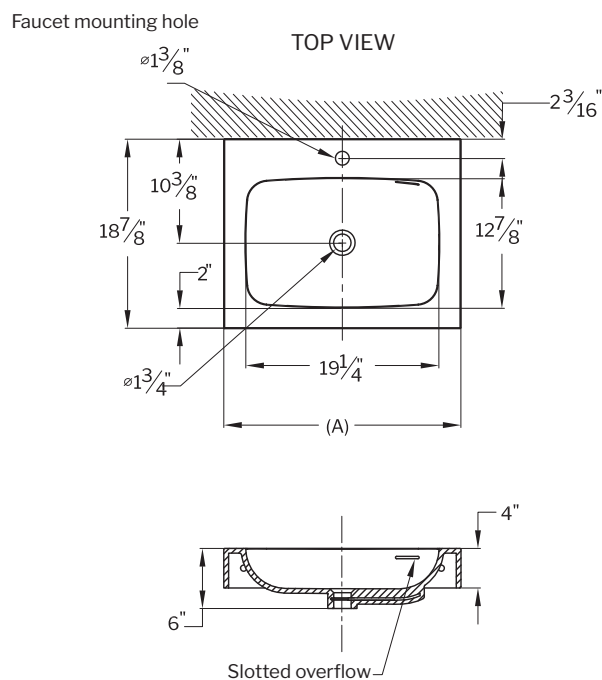

STAK UNO FLOATING COUNTERTOP

5
year limited
warranty

COUNTERTOP WITH APRON

MODEL	PRICE	SIZE	FINISH	SINK SHAPE
LVSTB24-AP-RD-18	$910	23 5/8" W x 18 7/8" D x 6" H	Matte White	Round Square
LVSTB24-AP-SQ-18	$950			Square
LVSTB32-AP-RD-18	$1,124	31 1/2" W x 18 7/8" D x 6" H	Matte White	Round Square
LVSTB32-AP-SQ-18	$1,164			Square
LVSTB39-AP-RD-18	$1,275	39 3/8" W x 18 7/8" D x 6" H	Matte White	Round Square
LVSTB39-AP-SQ-18	$1,316			Square

Suggested installation height between 30" - 36" range.

Mounting hardware kit included.

For optional drains & pipes, see page 10.

COUNTERTOP WITH APRON – ROUND SINK