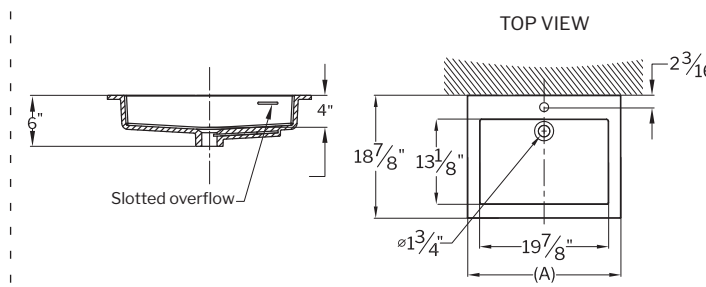

**WALL-MOUNT FRAME & COUNTERTOP WITH APRON – SQUARE SINK**

**WALL-MOUNT FRAME & COUNTERTOP WITHOUT APRON – SQUARE SINK**

MODEL	A
LVSTB24	23 5/8" (600mm)
LVSTB32	31 1/2" (800mm)
LVSTB39	39 3/8" (1000mm)

Tolerance on dimensions: ± 1/8" (3mm)