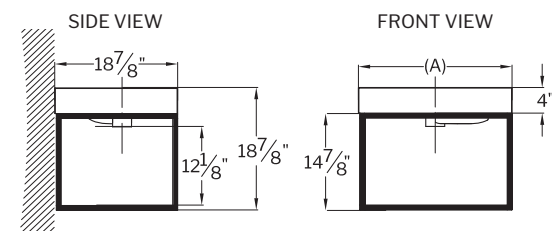

DRAINS

MODEL	PRICE	DESCRIPTION
VAN-DRAIN-11	$232	Lavatory Drain with Drain Plug / Cast Brass / 20 Gauge 1 1/4" x 4" Tailpipe / Chrome
VAN-DRAIN-25	$254	Lavatory Drain with Drain Plug / Cast Brass / 20 Gauge 1 1/4" x 4" Tailpipe / Brushed Nickel
VAN-DRAIN-33	$254	Lavatory Drain with Drain Plug / Cast Brass / 20 Gauge 1 1/4" x 4" Tailpipe / Matte Black

Certified for North America. Please check for compliance with regional regulations.

DECORATIVE PIPES

MODEL	PRICE	DESCRIPTION
VAN-PTRAP-11	$118	Lavatory 1 1/4" Ground Joint P-Trap / 17 Gauge Brass / Chrome
VAN-PTRAP-25	$233	Lavatory 1 1/4" Ground Joint P-Trap / 17 Gauge Brass / Brushed Nickel
VAN-PTRAP-33	$233	Lavatory 1 1/4" Ground Joint P-Trap / 17 Gauge Brass / Matte Black
VAN-BOTTRAP-11	$232	Lavatory Bottle Trap 1 1/4" / 17 Gauge Tubular Brass / Chrome
VAN-BOTTRAP-25	$254	Lavatory Bottle Trap 1 1/4" / 17 Gauge Tubular Brass / Brushed Nickel
VAN-BOTTRAP-33	$254	Lavatory Bottle Trap 1 1/4" / 17 Gauge Tubular Brass / Matte Black

Certified for North America. Please check for compliance with regional regulations.

WALL-MOUNT FRAME & COUNTERTOP WITH APRON – ROUND SINK