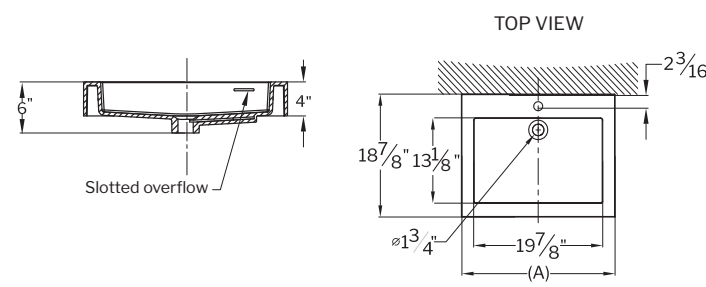

**WALL-MOUNT FRAME & COUNTERTOP WITH APRON – SQUARE SINK**

**WALL-MOUNT FRAME & COUNTERTOP WITHOUT APRON – SQUARE SINK**

MODEL	A
LVSTB24	23 5/8" (600mm)
LVSTB32	31 1/2" (800mm)
LVSTB39	39 3/8" (1000mm)

Tolerance on dimensions: ± 1/8" (3mm)