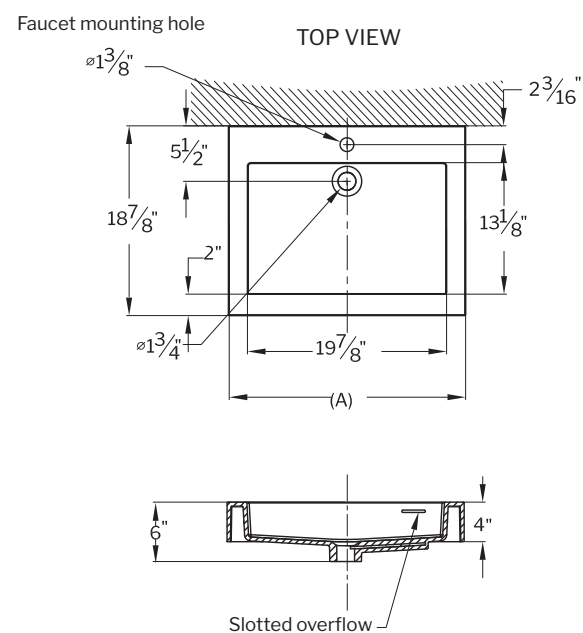

COUNTERTOP WITH APRON – SQUARE SINK

MODEL	A
LVSTB24	23 5/8" (600mm)
LVSTB32	31 1/2" (800mm)
LVSTB39	39 3/8" (1000mm)

Tolerance on dimensions: ± 1/8" (3mm)

C

US | 2022