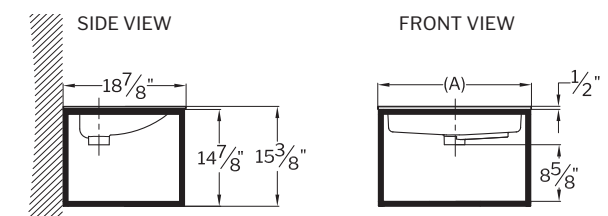

**WALL-MOUNT FRAME & COUNTERTOP WITH APRON – SQUARE SINK**

**WALL-MOUNT FRAME & COUNTERTOP WITHOUT APRON – SQUARE SINK**

MODEL	A
LVSTB24	23 5/8" (600mm)
LVSTB32	31 1/2" (800mm)
LVSTB39	39 3/8" (1000mm)

Tolerance on dimensions: ± 1/8" (3mm)