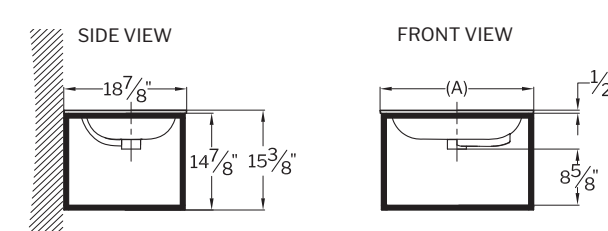

WALL-MOUNT FRAME & COUNTERTOP WITHOUT APRON – ROUND SINK