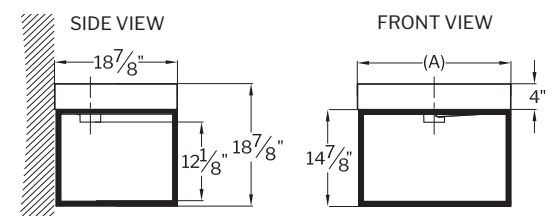

**WALL-MOUNT FRAME & COUNTERTOP WITH APRON – SQUARE SINK**

**WALL-MOUNT FRAME & COUNTERTOP WITHOUT APRON – SQUARE SINK**

MODEL	A
LVSTB24	23 5/8" (600mm)
LVSTB32	31 1/2" (800mm)
LVSTB39	39 3/8" (1000mm)

Tolerance on dimensions: ± 1/8" (3mm)