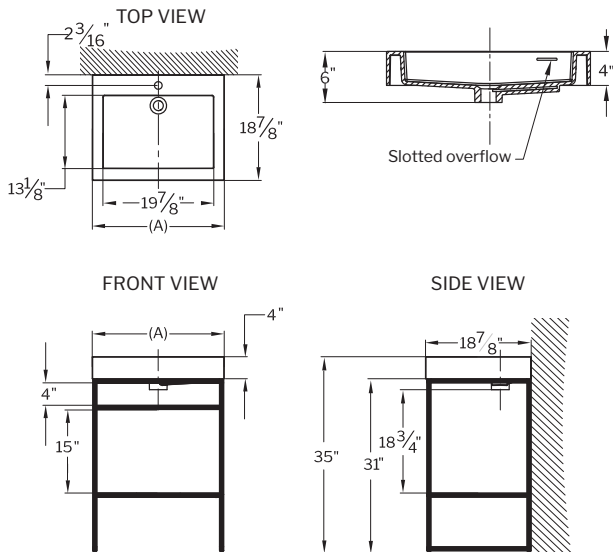

FREESTANDING FRAME & COUNTERTOP WITH APRON — SQUARE SINK