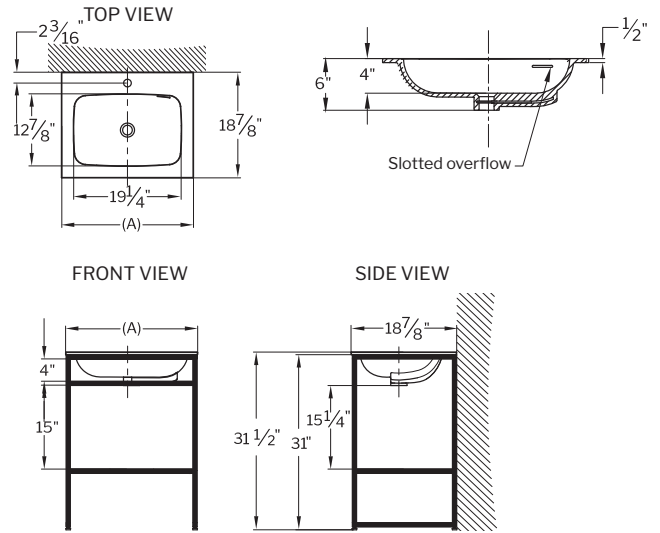

FREESTANDING FRAME & COUNTERTOP WITHOUT APRON — ROUND SINK