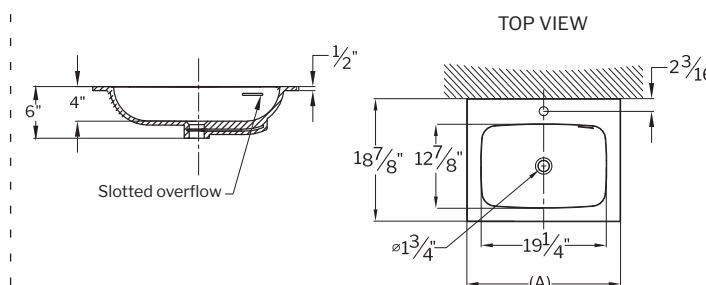

WALL-MOUNT FRAME & COUNTERTOP WITHOUT APRON – ROUND SINK