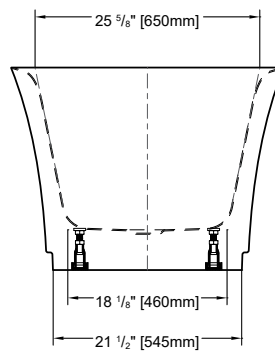

BRAVURA

66" L x 31" W x 23" H • Capacity: 60 US gal
1675mm L x 790mm W x 585mm H • Capacity: 227 L

MODEL	PRICE	TUB COLOR
BBR6631-18	$4,871	White
<i>Tub includes white toe touch drain cover</i>		
<i>Chrome drain cover (optional)</i>	TUBDRAINCOVER-11	$30
<i>Brushed Nickel drain cover (optional)</i>	TUBDRAINCOVER-25	$35
<i>Matte Black drain cover (optional)</i>	TUBDRAINCOVER-33	$44