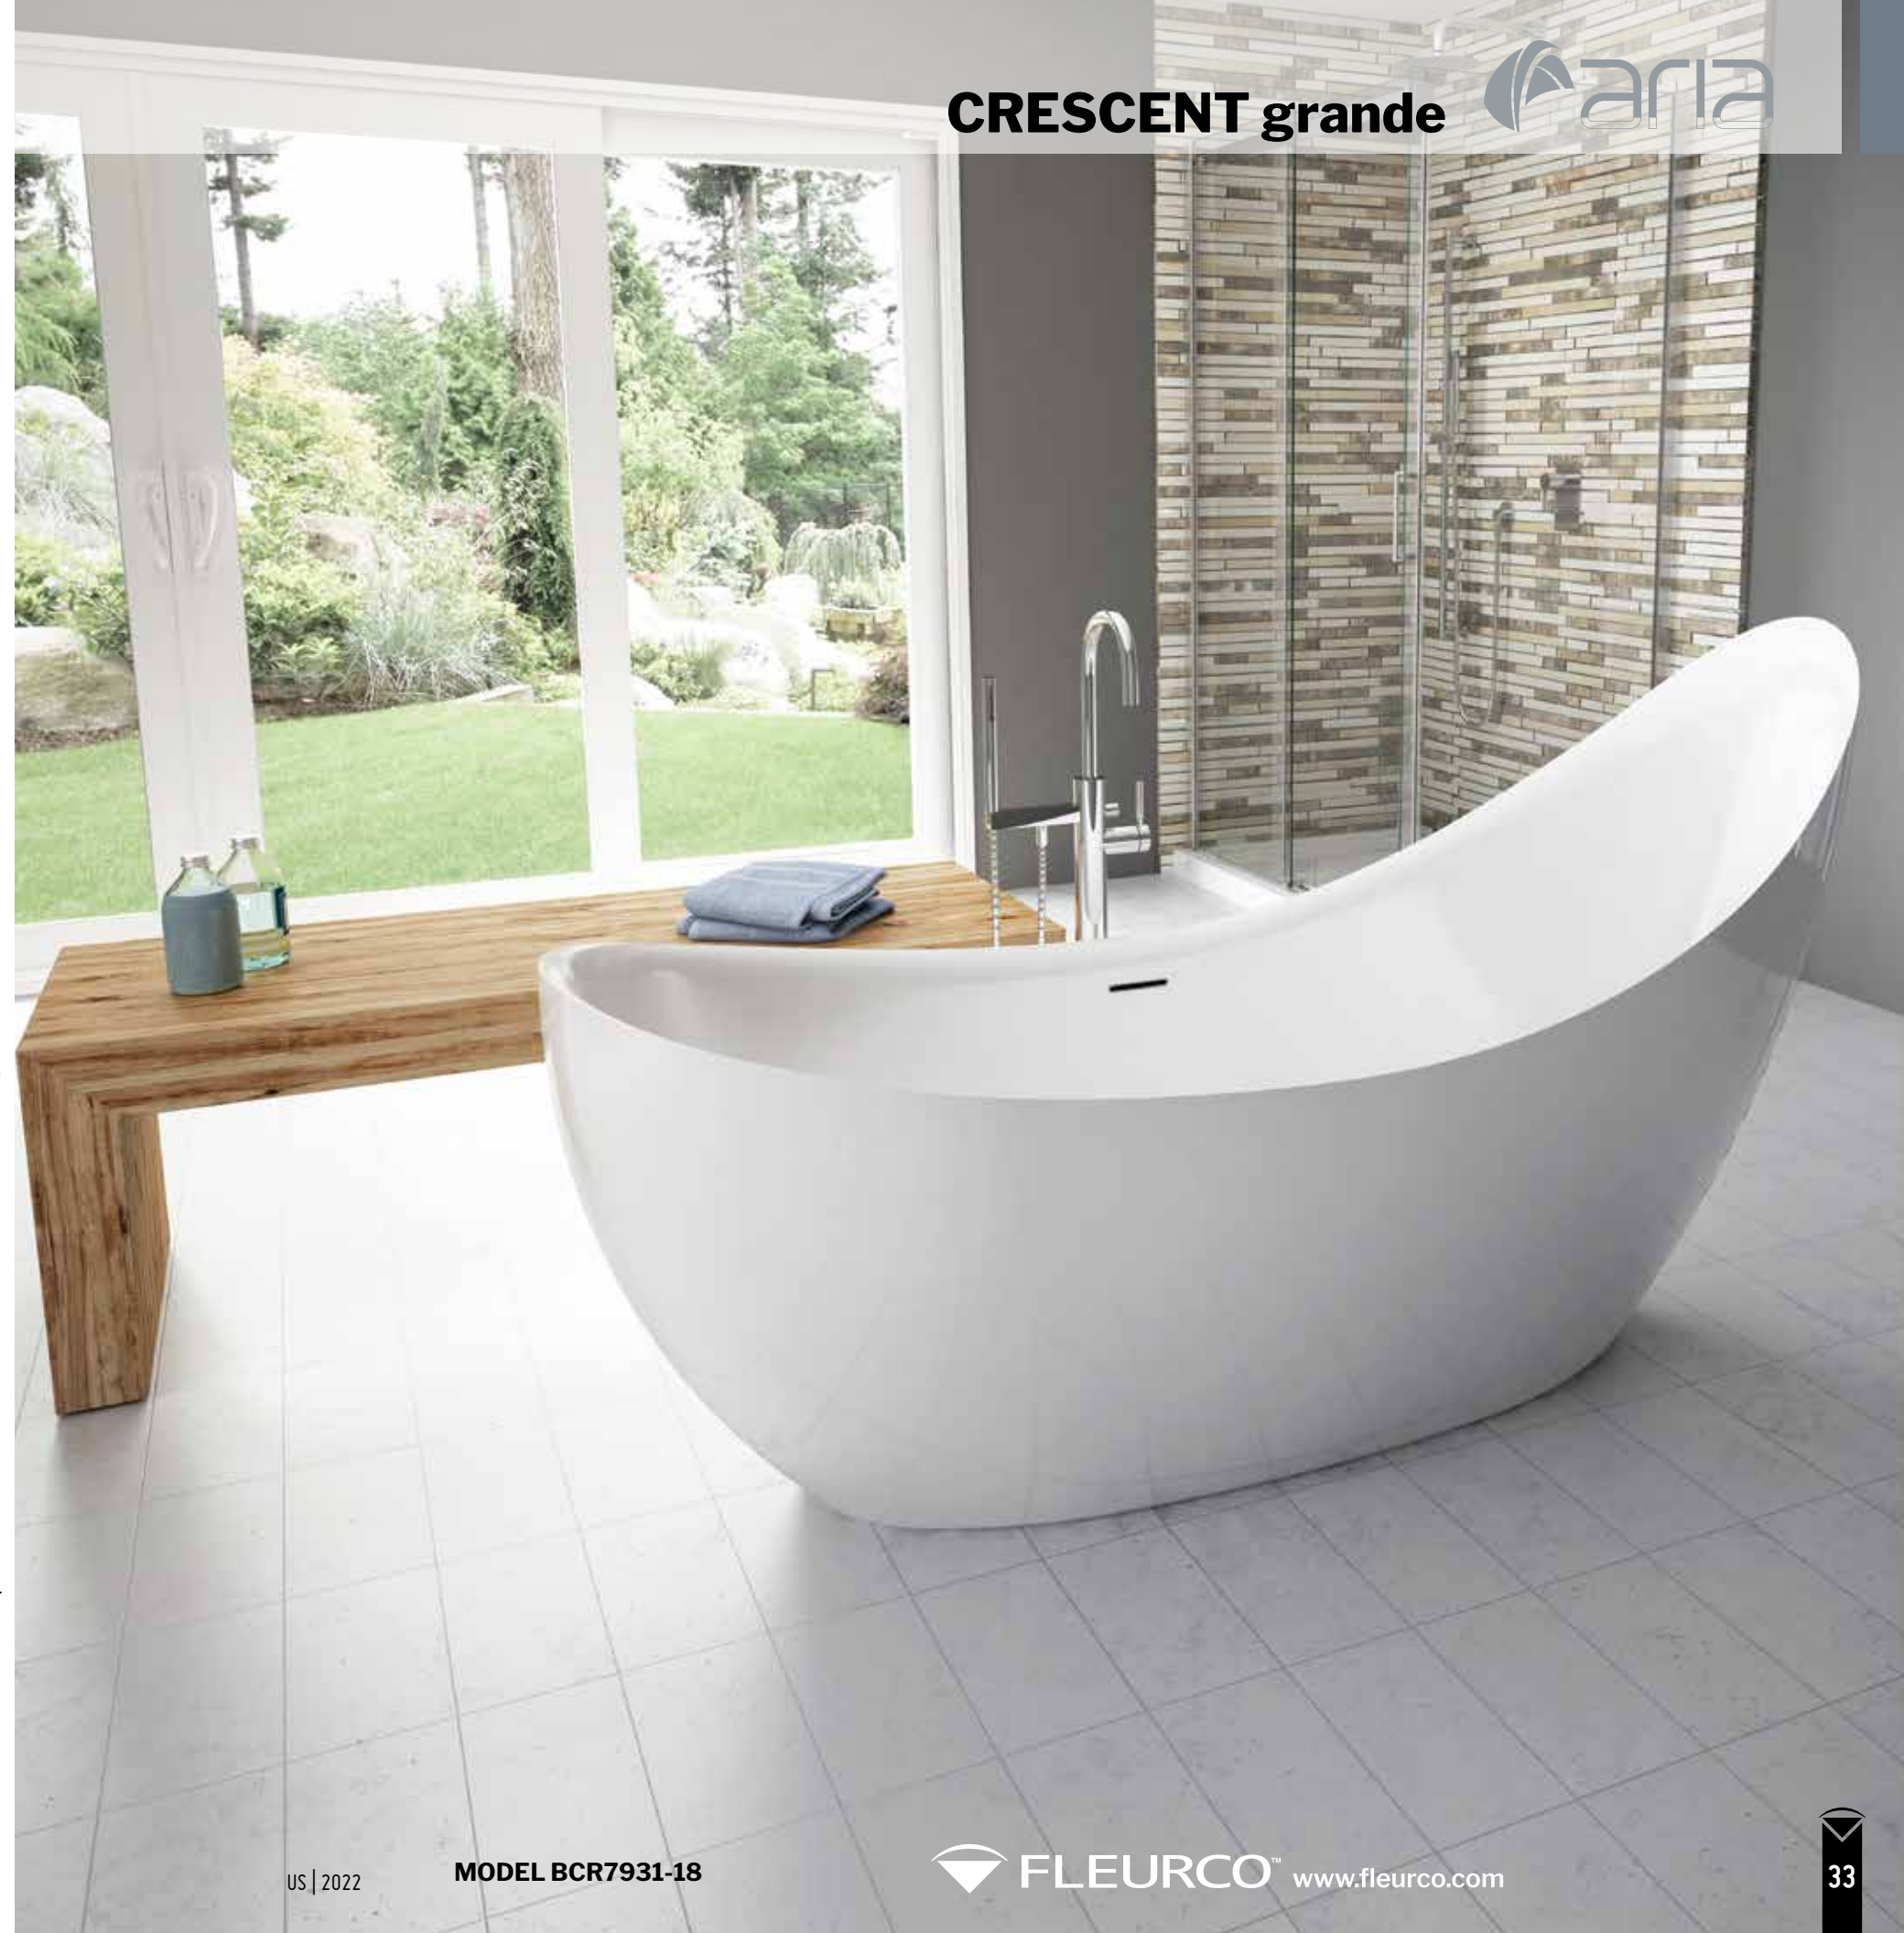

CRESCENT grande