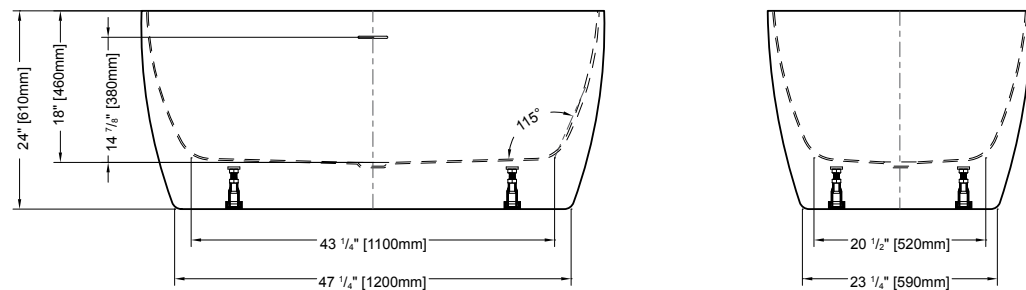

VOCE petite

55" L x 31 1/2" W x 24" H • Capacity: 67 US gal
1400mm L x 800mm W x 610mm H • Capacity: 254 L

MODEL	PRICE	TUB COLOR
BV05531-18	$4,540	White
<i>Tub includes white toe touch drain cover</i>		
<i>Chrome drain cover (optional)</i>	TUBDRAINCOVER-11	$30
<i>Brushed Nickel drain cover (optional)</i>	TUBDRAINCOVER-25	$35
<i>Matte Black drain cover (optional)</i>	TUBDRAINCOVER-33	$44