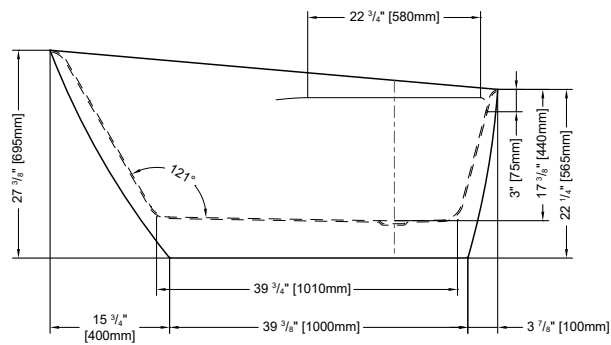

RHAPSODY petite

59" L x 31 1/2" W x 27 3/8" H • Capacity: 54 US gal
1500mm L x 800mm W x 695mm H • Capacity: 203 L

MODEL	PRICE	TUB COLOR
BRH5931-18	$4,454	White
Tub includes white toe touch drain cover		
Chrome drain cover (optional)	TUBDRAINCOVER-11	$30
Brushed Nickel drain cover (optional)	TUBDRAINCOVER-25	$35
Matte Black drain cover (optional)	TUBDRAINCOVER-33	$44