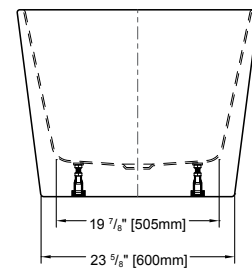

CALANDO grande

68 3/4" L x 29 1/2" W x 23" H • Capacity: 88 US gal
1750mm L x 750mm W x 580mm H • Capacity: 333 L

MODEL	PRICE	TUB COLOR
BCA6829-18	$4,871	White
Tub includes white toe touch drain cover		
Chrome drain cover (optional)	TUBDRAINCOVER-11	$30
Brushed Nickel drain cover (optional)	TUBDRAINCOVER-25	$35
Matte Black drain cover (optional)	TUBDRAINCOVER-33	$44