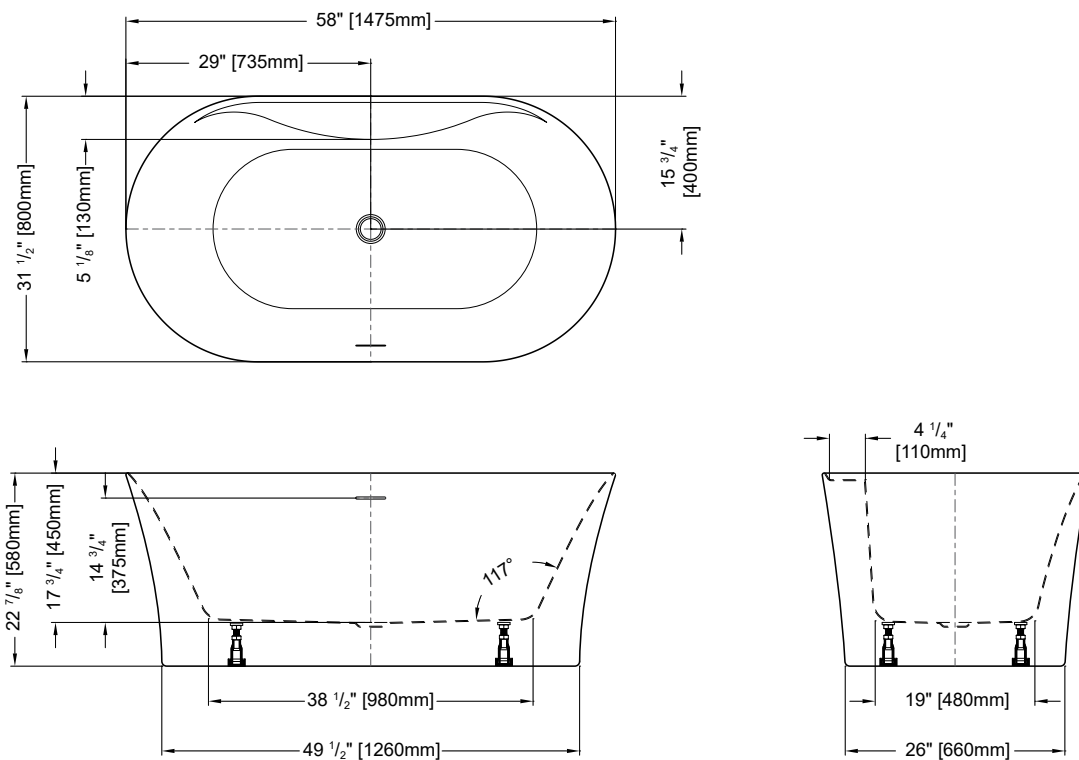

ALTO petite

58" L x 31 1/2" W x 23" H • Capacity: 62 US gal
1475mm L x 800mm W x 580mm H • Capacity: 235 L

MODEL	PRICE	TUB COLOR
BAL5831-18	$4,259	White
<i>Tub includes white toe touch drain cover</i>		
<i>Chrome drain cover (optional)</i>	TUBDRAINCOVER-11	$30
<i>Brushed Nickel drain cover (optional)</i>	TUBDRAINCOVER-25	$35
<i>Matte Black drain cover (optional)</i>	TUBDRAINCOVER-33	$44