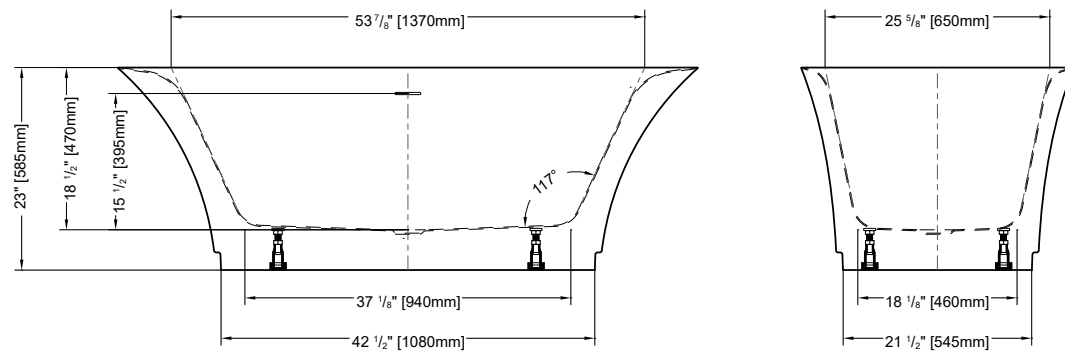

BRAVURA

66" L x 31" W x 23" H • Capacity: 60 US gal
1675mm L x 790mm W x 585mm H • Capacity: 227 L

MODEL	PRICE	TUB COLOR
BBR6631-18	$4,871	White
<i>Tub includes white toe touch drain cover</i>		
<i>Chrome drain cover (optional)</i>	TUBDRAINCOVER-11	$30
<i>Brushed Nickel drain cover (optional)</i>	TUBDRAINCOVER-25	$35
<i>Matte Black drain cover (optional)</i>	TUBDRAINCOVER-33	$44