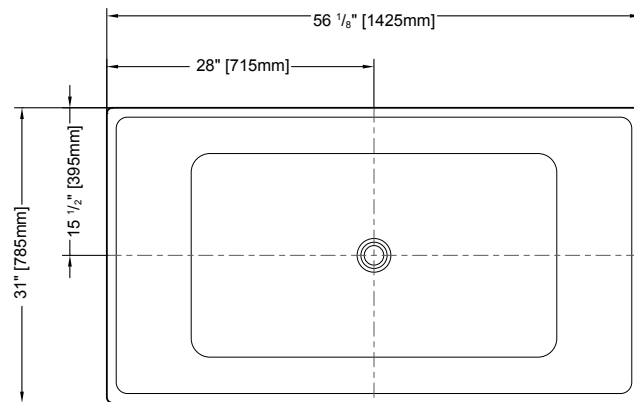

CALANDO petite

56" L x 31" W x 23" H • Capacity: 77 US gal
1425mm L x 785mm W x 580mm H • Capacity: 292 L

MODEL	PRICE	TUB COLOR
BCA5631-18	$4,392	White
Tub includes white toe touch drain cover		
Chrome drain cover (optional)	TUBDRAINCOVER-11	$30
Brushed Nickel drain cover (optional)	TUBDRAINCOVER-25	$35
Matte Black drain cover (optional)	TUBDRAINCOVER-33	$44