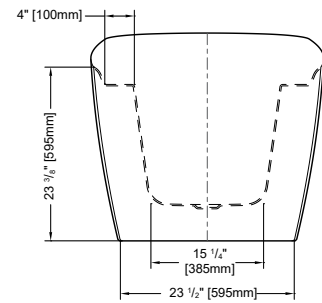

RHAPSODY grande

66 7/8" L x 31 1/2" W x 28 1/8" H • Capacity: 63 US gal
1700mm L x 800mm W x 715mm H • Capacity: 238 L

MODEL	PRICE	TUB COLOR
BRH6731-18	$4,521	White
<i>Tub includes white toe touch drain cover</i>		
<i>Chrome drain cover (optional)</i>	TUBDRAINCOVER-11	$30
<i>Brushed Nickel drain cover (optional)</i>	TUBDRAINCOVER-25	$35
<i>Matte Black drain cover (optional)</i>	TUBDRAINCOVER-33	$44