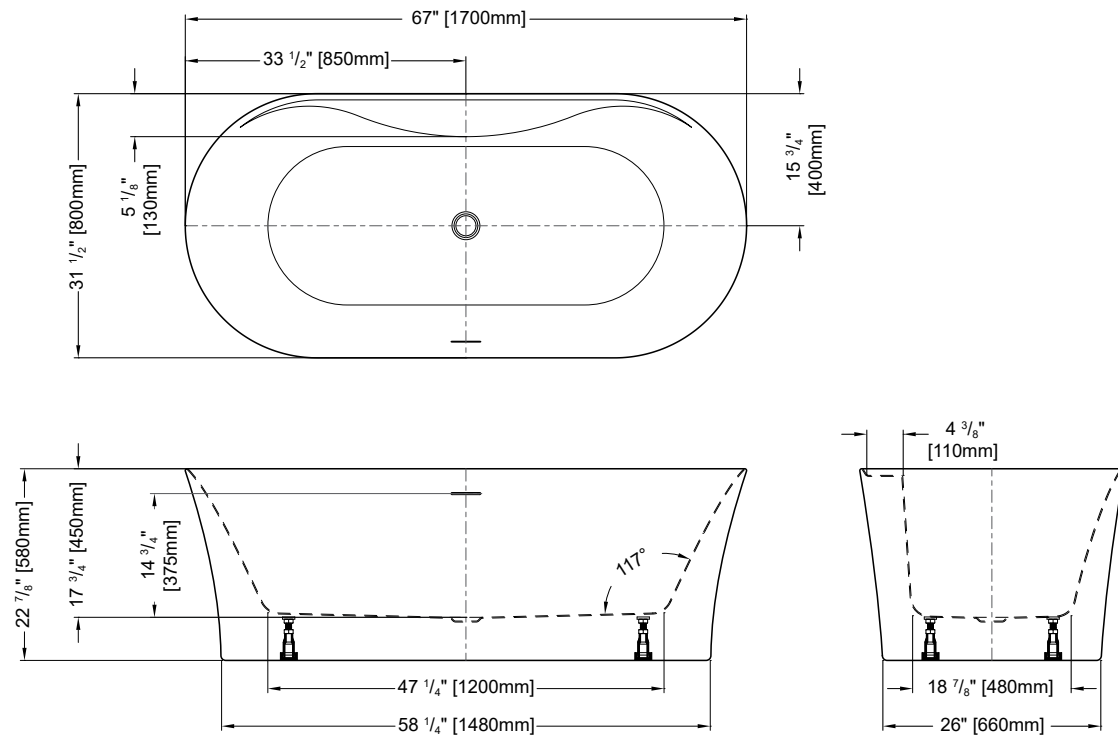

ALTO grande

67" L x 31 1/2" W x 23" H • Capacity: 67 US gal
1700mm L x 800mm W x 580mm H • Capacity: 255 L

MODEL	PRICE	TUB COLOR
BAL6731-18	$4,510	White
Tub includes white toe touch drain cover		
Chrome drain cover (optional)	TUBDRAINCOVER-11	$30
Brushed Nickel drain cover (optional)	TUBDRAINCOVER-25	$35
Matte Black drain cover (optional)	TUBDRAINCOVER-33	$44