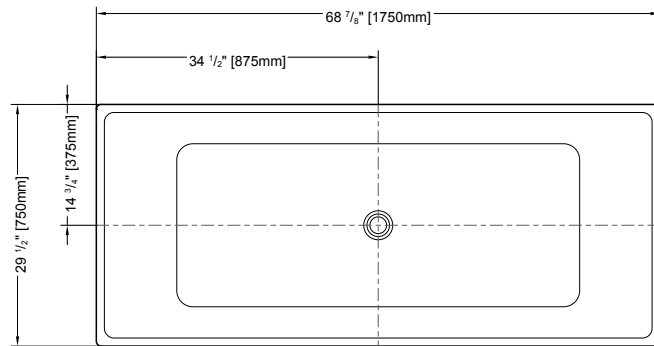

CALANDO grande

68 3/4" L x 29 1/2" W x 23" H • Capacity: 88 US gal
1750mm L x 750mm W x 580mm H • Capacity: 333 L

MODEL	PRICE	TUB COLOR
BCA6829-18	$4,871	White
Tub includes white toe touch drain cover		
Chrome drain cover (optional)	TUBDRAINCOVER-11	$30
Brushed Nickel drain cover (optional)	TUBDRAINCOVER-25	$35
Matte Black drain cover (optional)	TUBDRAINCOVER-33	$44