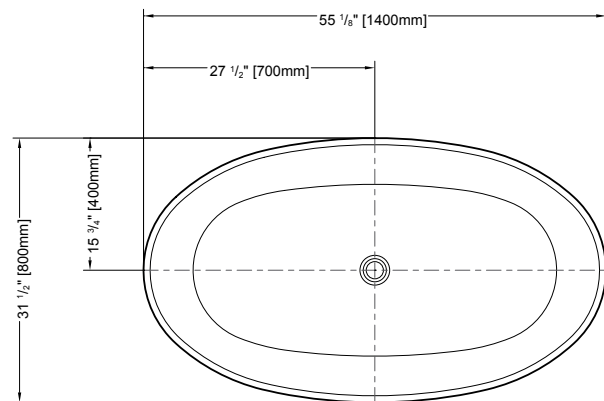

VOCE petite

55" L x 31 1/2" W x 24" H • Capacity: 67 US gal
1400mm L x 800mm W x 610mm H • Capacity: 254 L

MODEL	PRICE	TUB COLOR
BV05531-18	$4,540	White
<i>Tub includes white toe touch drain cover</i>		
<i>Chrome drain cover (optional)</i>	TUBDRAINCOVER-11	$30
<i>Brushed Nickel drain cover (optional)</i>	TUBDRAINCOVER-25	$35
<i>Matte Black drain cover (optional)</i>	TUBDRAINCOVER-33	$44