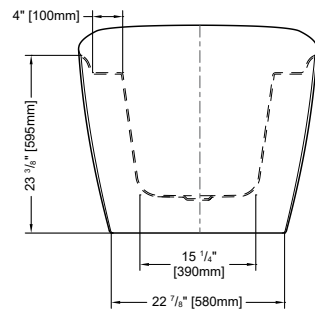

RHAPSODY petite

59" L x 31 1/2" W x 27 3/8" H • Capacity: 54 US gal
1500mm L x 800mm W x 695mm H • Capacity: 203 L

MODEL	PRICE	TUB COLOR
BRH5931-18	$4,454	White
Tub includes white toe touch drain cover		
Chrome drain cover (optional)	TUBDRAINCOVER-11	$30
Brushed Nickel drain cover (optional)	TUBDRAINCOVER-25	$35
Matte Black drain cover (optional)	TUBDRAINCOVER-33	$44