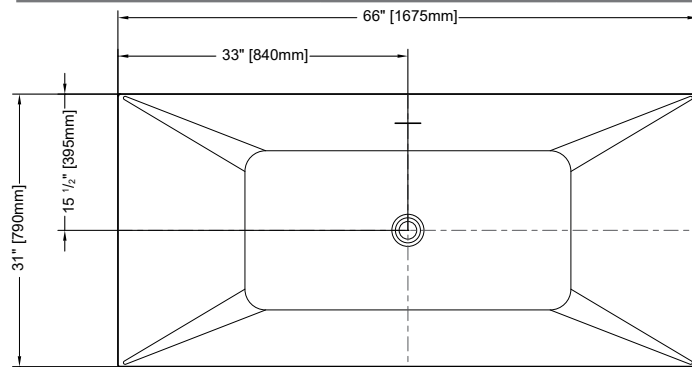

BRAVURA

66" L x 31" W x 23" H • Capacity: 60 US gal
1675mm L x 790mm W x 585mm H • Capacity: 227 L

MODEL	PRICE	TUB COLOR
BBR6631-18	$4,871	White
<i>Tub includes white toe touch drain cover</i>		
<i>Chrome drain cover (optional)</i>	TUBDRAINCOVER-11	$30
<i>Brushed Nickel drain cover (optional)</i>	TUBDRAINCOVER-25	$35
<i>Matte Black drain cover (optional)</i>	TUBDRAINCOVER-33	$44