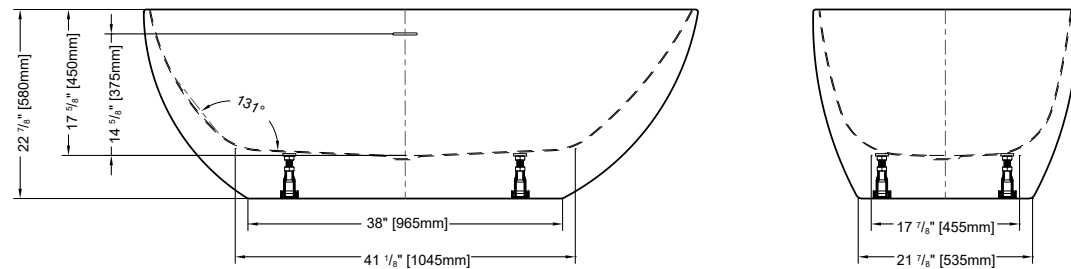

BURLETTA

67" L x 33" W x 23" H • Capacity: 79 US gal
1700mm L x 845mm W x 580mm H • Capacity: 300 L

MODEL	PRICE	TUB COLOR
BBU6733-18	$5,080	White
<i>Tub includes white toe touch drain cover</i>		
<i>Chrome drain cover (optional)</i>	TUBDRAINCOVER-11	$30
<i>Brushed Nickel drain cover (optional)</i>	TUBDRAINCOVER-25	$35
<i>Matte Black drain cover (optional)</i>	TUBDRAINCOVER-33	$44