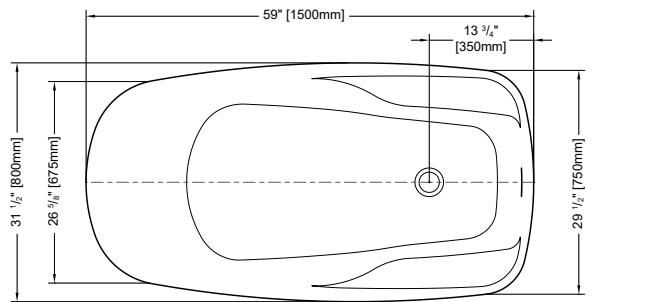

RHAPSODY petite

59" L x 31 1/2" W x 27 3/8" H • Capacity: 54 US gal
1500mm L x 800mm W x 695mm H • Capacity: 203 L

MODEL	PRICE	TUB COLOR
BRH5931-18	$4,454	White
Tub includes white toe touch drain cover		
Chrome drain cover (optional)	TUBDRAINCOVER-11	$30
Brushed Nickel drain cover (optional)	TUBDRAINCOVER-25	$35
Matte Black drain cover (optional)	TUBDRAINCOVER-33	$44