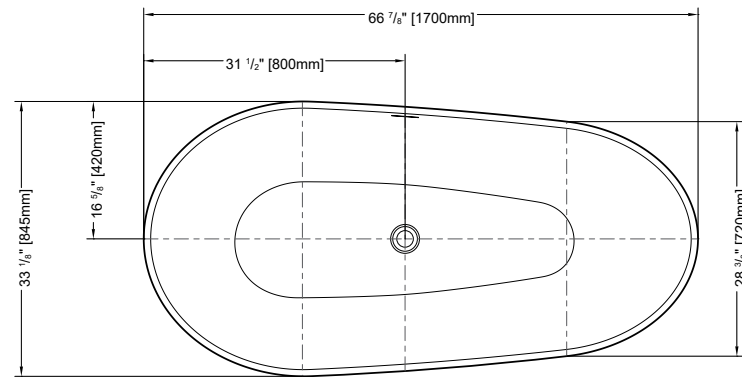

BURLETTA

67" L x 33" W x 23" H • Capacity: 79 US gal
1700mm L x 845mm W x 580mm H • Capacity: 300 L

MODEL	PRICE	TUB COLOR
BBU6733-18	$5,080	White
<i>Tub includes white toe touch drain cover</i>		
<i>Chrome drain cover (optional)</i>	TUBDRAINCOVER-11	$30
<i>Brushed Nickel drain cover (optional)</i>	TUBDRAINCOVER-25	$35
<i>Matte Black drain cover (optional)</i>	TUBDRAINCOVER-33	$44