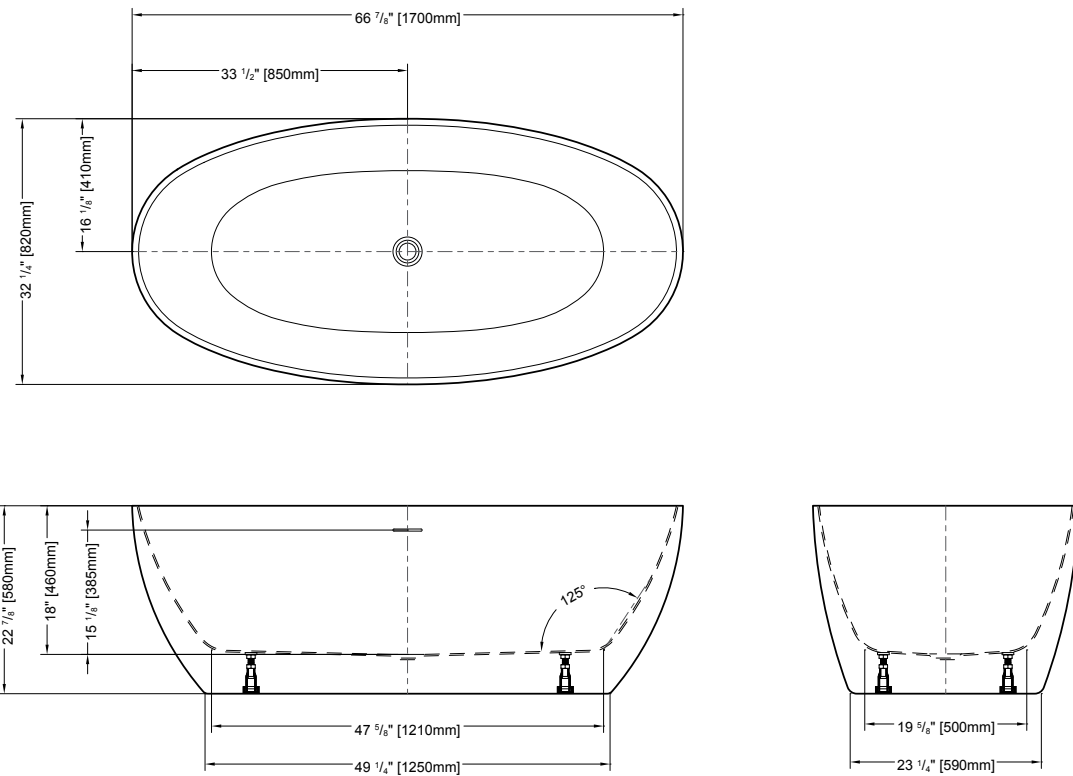

VOCE grande

67" L x 32 1/4" W x 23" H • Capacity: 78 US gal
1700mm L x 820mm W x 580mm H • Capacity: 295 L

MODEL	PRICE	TUB COLOR
BV06732-18	$4,843	White
Tub includes white toe touch drain cover		
Chrome drain cover (optional)	TUBDRAINCOVER-11	$30
Brushed Nickel drain cover (optional)	TUBDRAINCOVER-25	$35
Matte Black drain cover (optional)	TUBDRAINCOVER-33	$44