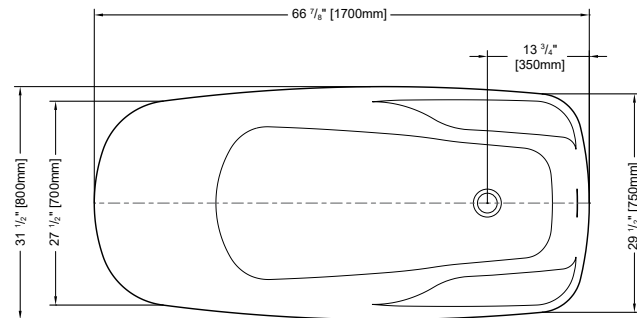

RHAPSODY grande

66 7/8" L x 31 1/2" W x 28 1/8" H • Capacity: 63 US gal
1700mm L x 800mm W x 715mm H • Capacity: 238 L

MODEL	PRICE	TUB COLOR
BRH6731-18	$4,521	White
<i>Tub includes white toe touch drain cover</i>		
<i>Chrome drain cover (optional)</i>	TUBDRAINCOVER-11	$30
<i>Brushed Nickel drain cover (optional)</i>	TUBDRAINCOVER-25	$35
<i>Matte Black drain cover (optional)</i>	TUBDRAINCOVER-33	$44