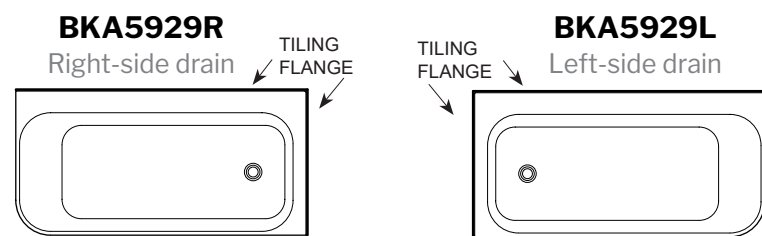

KAPELLE

59" L x 29 1/2" W x 24" H • Capacity: 57 US gal
1500mm L x 750mm W x 605mm H • Capacity: 215 L

MODEL	PRICE	TUB COLOR
BKA5929R-18	$4,669	White
BKA5929L-18	$4,669	White

Drain and overflow not included. See SlideOn™ drain option on page 42.

Tolerance on dimensions: ± 1/4" (6 mm)