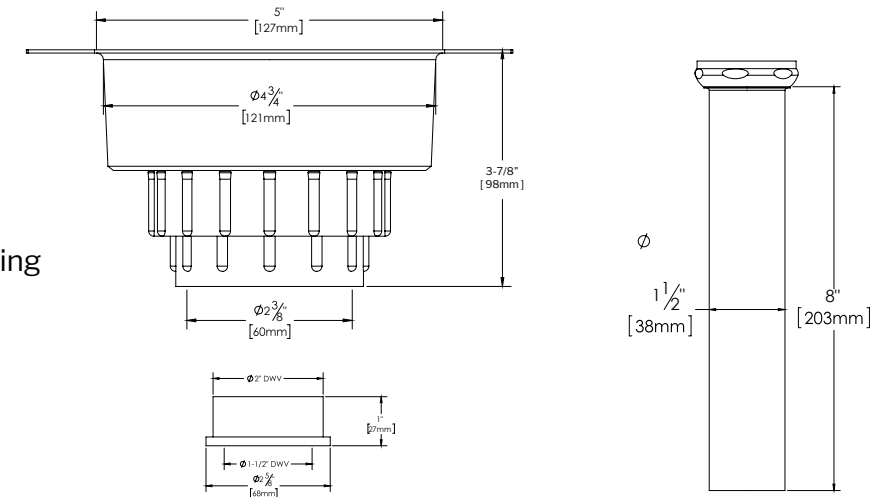

Includes

- Chrome on brass flanged tube with lock nut and poly washer
- **RapidConnect®** Drain assembly
- 2" x 1½" ABS or PVC reducing bushing
- Cutting template