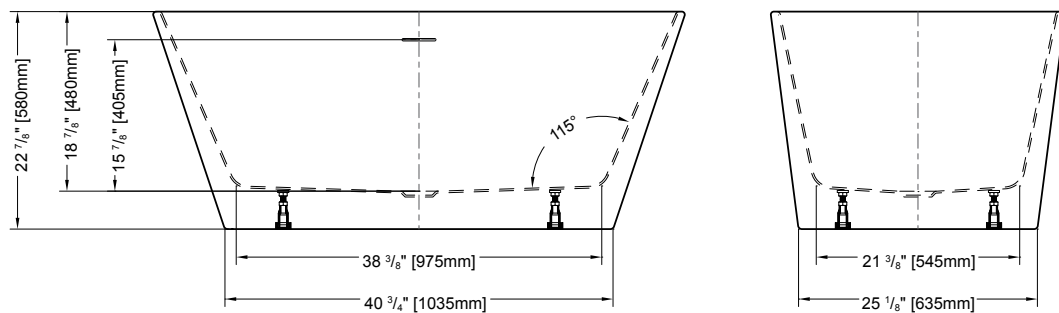

CALANDO petite

56" L x 31" W x 23" H • Capacity: 77 US gal
1425mm L x 785mm W x 580mm H • Capacity: 292 L

MODEL	PRICE	TUB COLOR
BCA5631-18	$4,392	White
Tub includes white toe touch drain cover		
Chrome drain cover (optional)	TUBDRAINCOVER-11	$30
Brushed Nickel drain cover (optional)	TUBDRAINCOVER-25	$35
Matte Black drain cover (optional)	TUBDRAINCOVER-33	$44