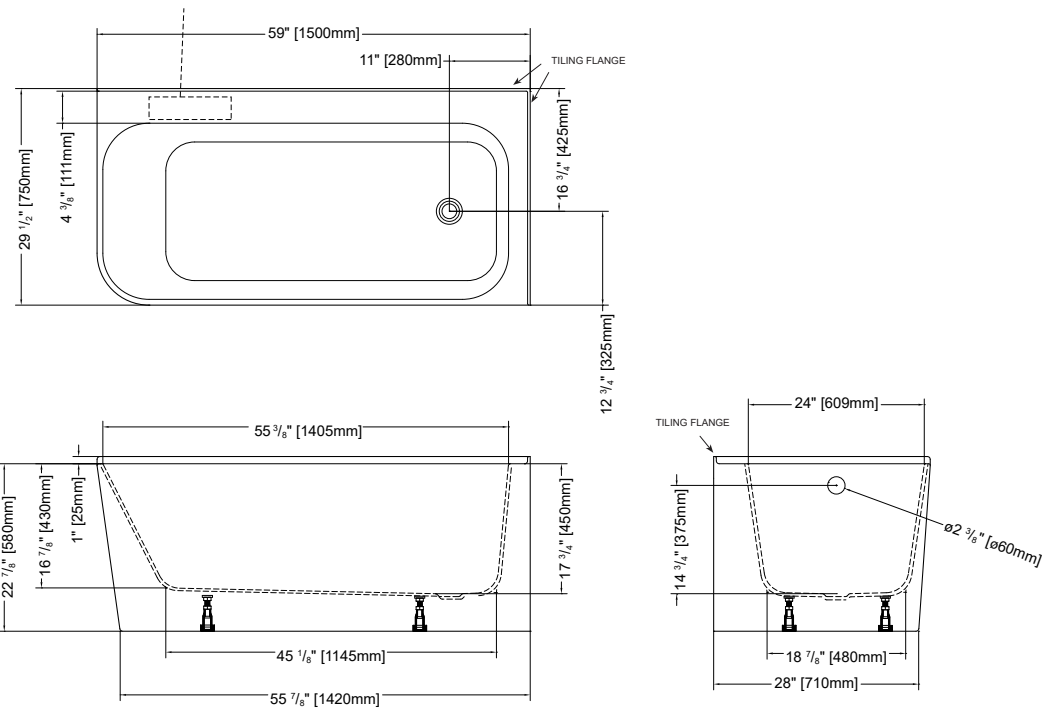

KAPELLE

59" L x 29 1/2" W x 24" H • Capacity: 57 US gal
1500mm L x 750mm W x 605mm H • Capacity: 215 L

MODEL	PRICE	TUB COLOR
BKA5929R-18	$4,669	White
BKA5929L-18	$4,669	White

Drain and overflow not included. See SlideOn™ drain option on page 42.

Tolerance on dimensions: ± 1/4" (6 mm)