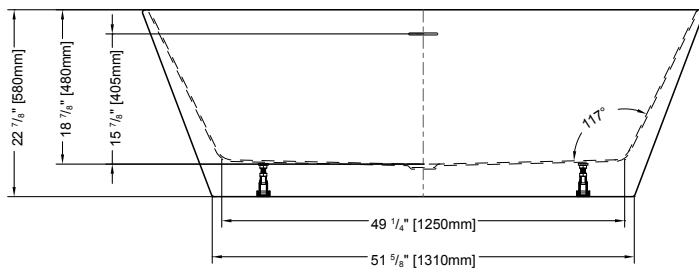

CALANDO grande

68 3/4" L x 29 1/2" W x 23" H • Capacity: 88 US gal
1750mm L x 750mm W x 580mm H • Capacity: 333 L

MODEL	PRICE	TUB COLOR
BCA6829-18	$4,871	White
Tub includes white toe touch drain cover		
Chrome drain cover (optional)	TUBDRAINCOVER-11	$30
Brushed Nickel drain cover (optional)	TUBDRAINCOVER-25	$35
Matte Black drain cover (optional)	TUBDRAINCOVER-33	$44