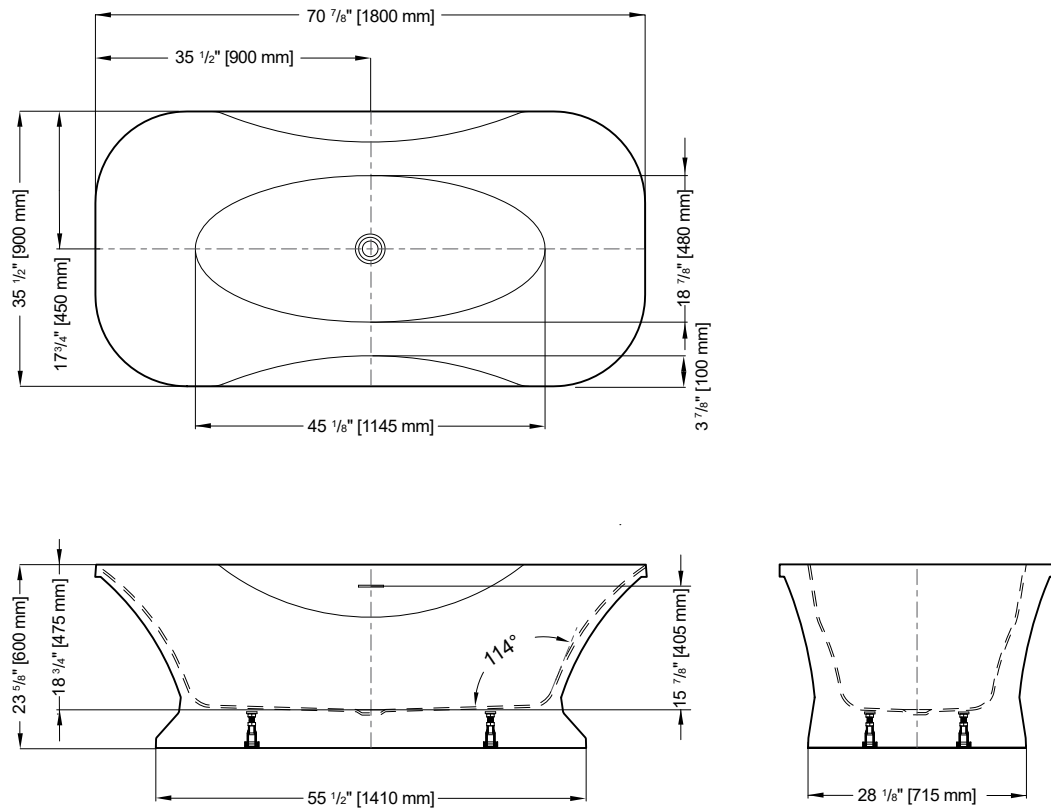

FORTISSIMO

70 3/4" L x 35 1/2" W x 23 3/4" H • Capacity: 74 US gal
1800mm L x 900mm W x 600mm H • Capacity: 280 L

MODEL	PRICE	TUB COLOR
BF07035-18	$4,663	White
<i>Tub includes white toe touch drain cover</i>		
<i>Chrome drain cover (optional)</i>	<i>TUBDRAINCOVER-11</i>	<i>$30</i>
<i>Brushed Nickel drain cover (optional)</i>	<i>TUBDRAINCOVER-25</i>	<i>$35</i>
<i>Matte Black drain cover (optional)</i>	<i>TUBDRAINCOVER-33</i>	<i>$44</i>