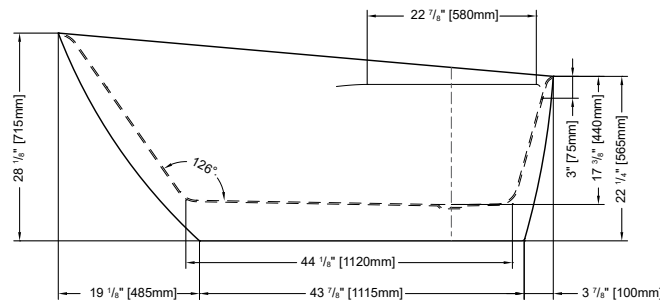

RHAPSODY grande

66 7/8" L x 31 1/2" W x 28 1/8" H • Capacity: 63 US gal
1700mm L x 800mm W x 715mm H • Capacity: 238 L

MODEL	PRICE	TUB COLOR
BRH6731-18	$4,521	White
<i>Tub includes white toe touch drain cover</i>		
<i>Chrome drain cover (optional)</i>	TUBDRAINCOVER-11	$30
<i>Brushed Nickel drain cover (optional)</i>	TUBDRAINCOVER-25	$35
<i>Matte Black drain cover (optional)</i>	TUBDRAINCOVER-33	$44