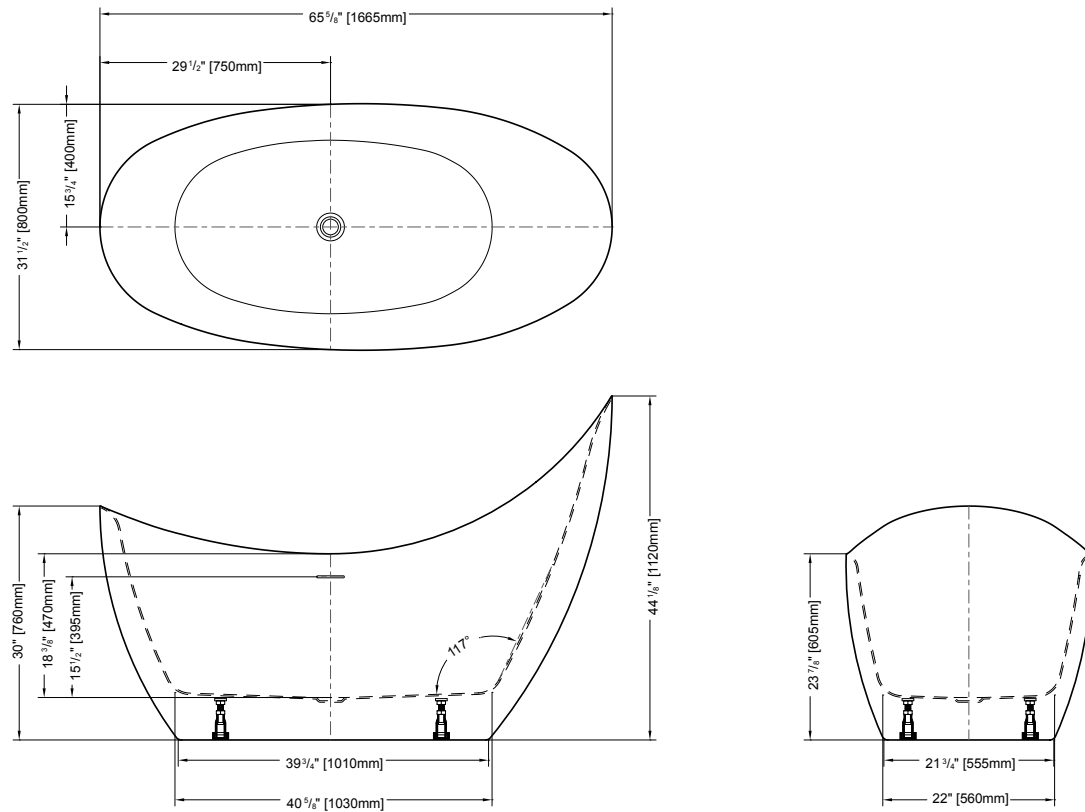

CRESCENT petite

65 3/4" L x 31 1/2" W x 44" H • Capacity: 61 US gal
1665mm L x 800mm W x 1120mm H • Capacity: 231 L

MODEL	PRICE	TUB COLOR
BCR6531-18	$5,835	White
<i>Tub includes white toe touch drain cover</i>		
<i>Chrome drain cover (optional)</i>	TUBDRAINCOVER-11	$30
<i>Brushed Nickel drain cover (optional)</i>	TUBDRAINCOVER-25	$35
<i>Matte Black drain cover (optional)</i>	TUBDRAINCOVER-33	$44