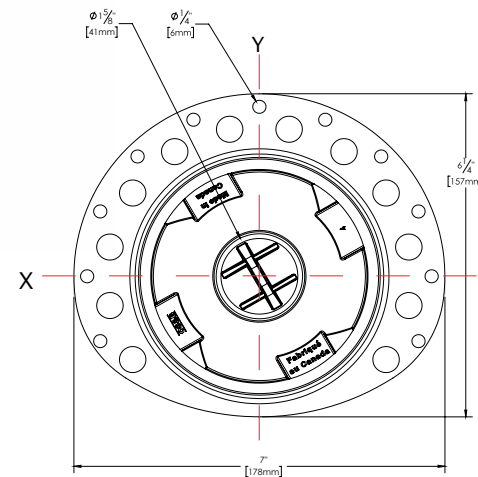

Asymmetrical Design
Makes installation easier.

Deck Plate
18 gauge epoxy coated metal deck flange.

Snap-off Test Cap
Keeps debris out during construction. Snap off after testing. Will not fall in drain.

Mortar/Concrete Setting Holes
Fixes flange to substrate.

Screw Holes
Fixes flange to sub floor (Screws not included).

Choice of Base Materials
ABS, PVC, Cast Iron.

SEE OUR
RAPIDCONNECT®
DRAIN VIDEO ON
FLEURCO.COM