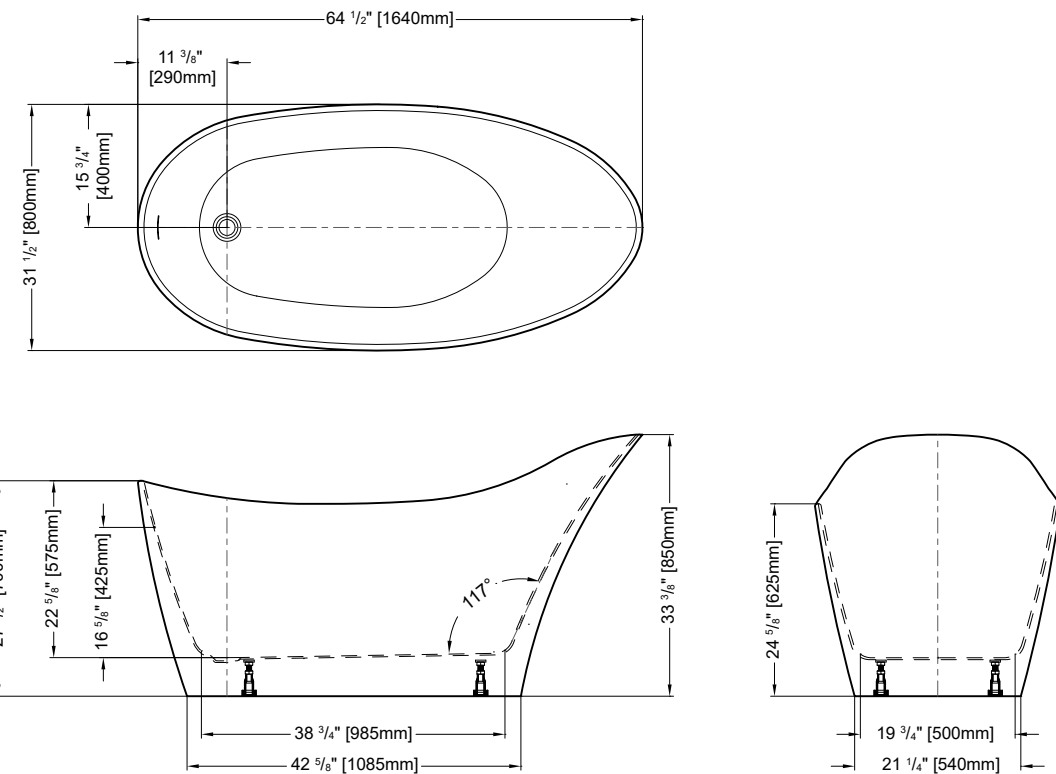

MOLTO

64 1/2" L x 31 1/2" W x 33 1/2" H • Capacity: 67 US gal
1640mm L x 800mm W x 850mm H • Capacity: 254 L

MODEL	PRICE	TUB COLOR
BM06431-18	$5,401	White
Tub includes white toe touch drain cover		
Chrome drain cover (optional)	TUBDRAINCOVER-11	$30
Brushed Nickel drain cover (optional)	TUBDRAINCOVER-25	$35
Matte Black drain cover (optional)	TUBDRAINCOVER-33	$44