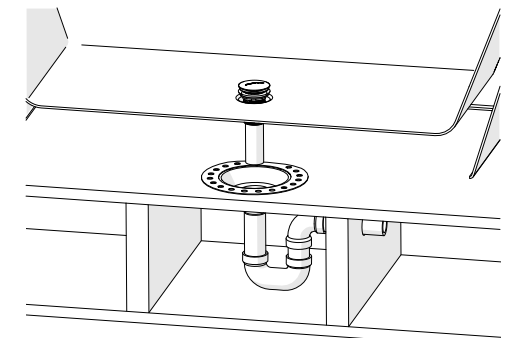

Installation

- Use 5" hole saw to cut sub floor (not included)
- Cutting template included
- Secure deck flange with 6 screws (not included)
- Do not cut the brass tailpiece as this may cause a leak
- Simply slip brass tail into the **RapidConnect®** and your water tight installation is complete