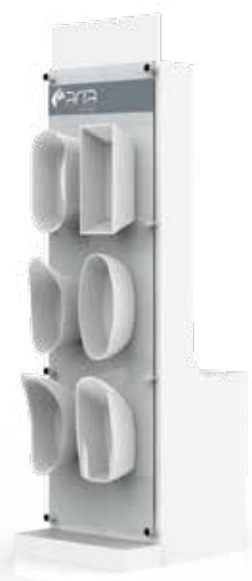

ARIA BATHTUBS DISPLAY PROGRAM

ARSD-2
Aria mini-tub wallmount display

WHTMTDSD-1
White showroom display rack, 1 tub rack side + 1 door side

FRONT

BACK

WHMTD-002
White mini tower display

UNIQUE CORNER STYLE TUB