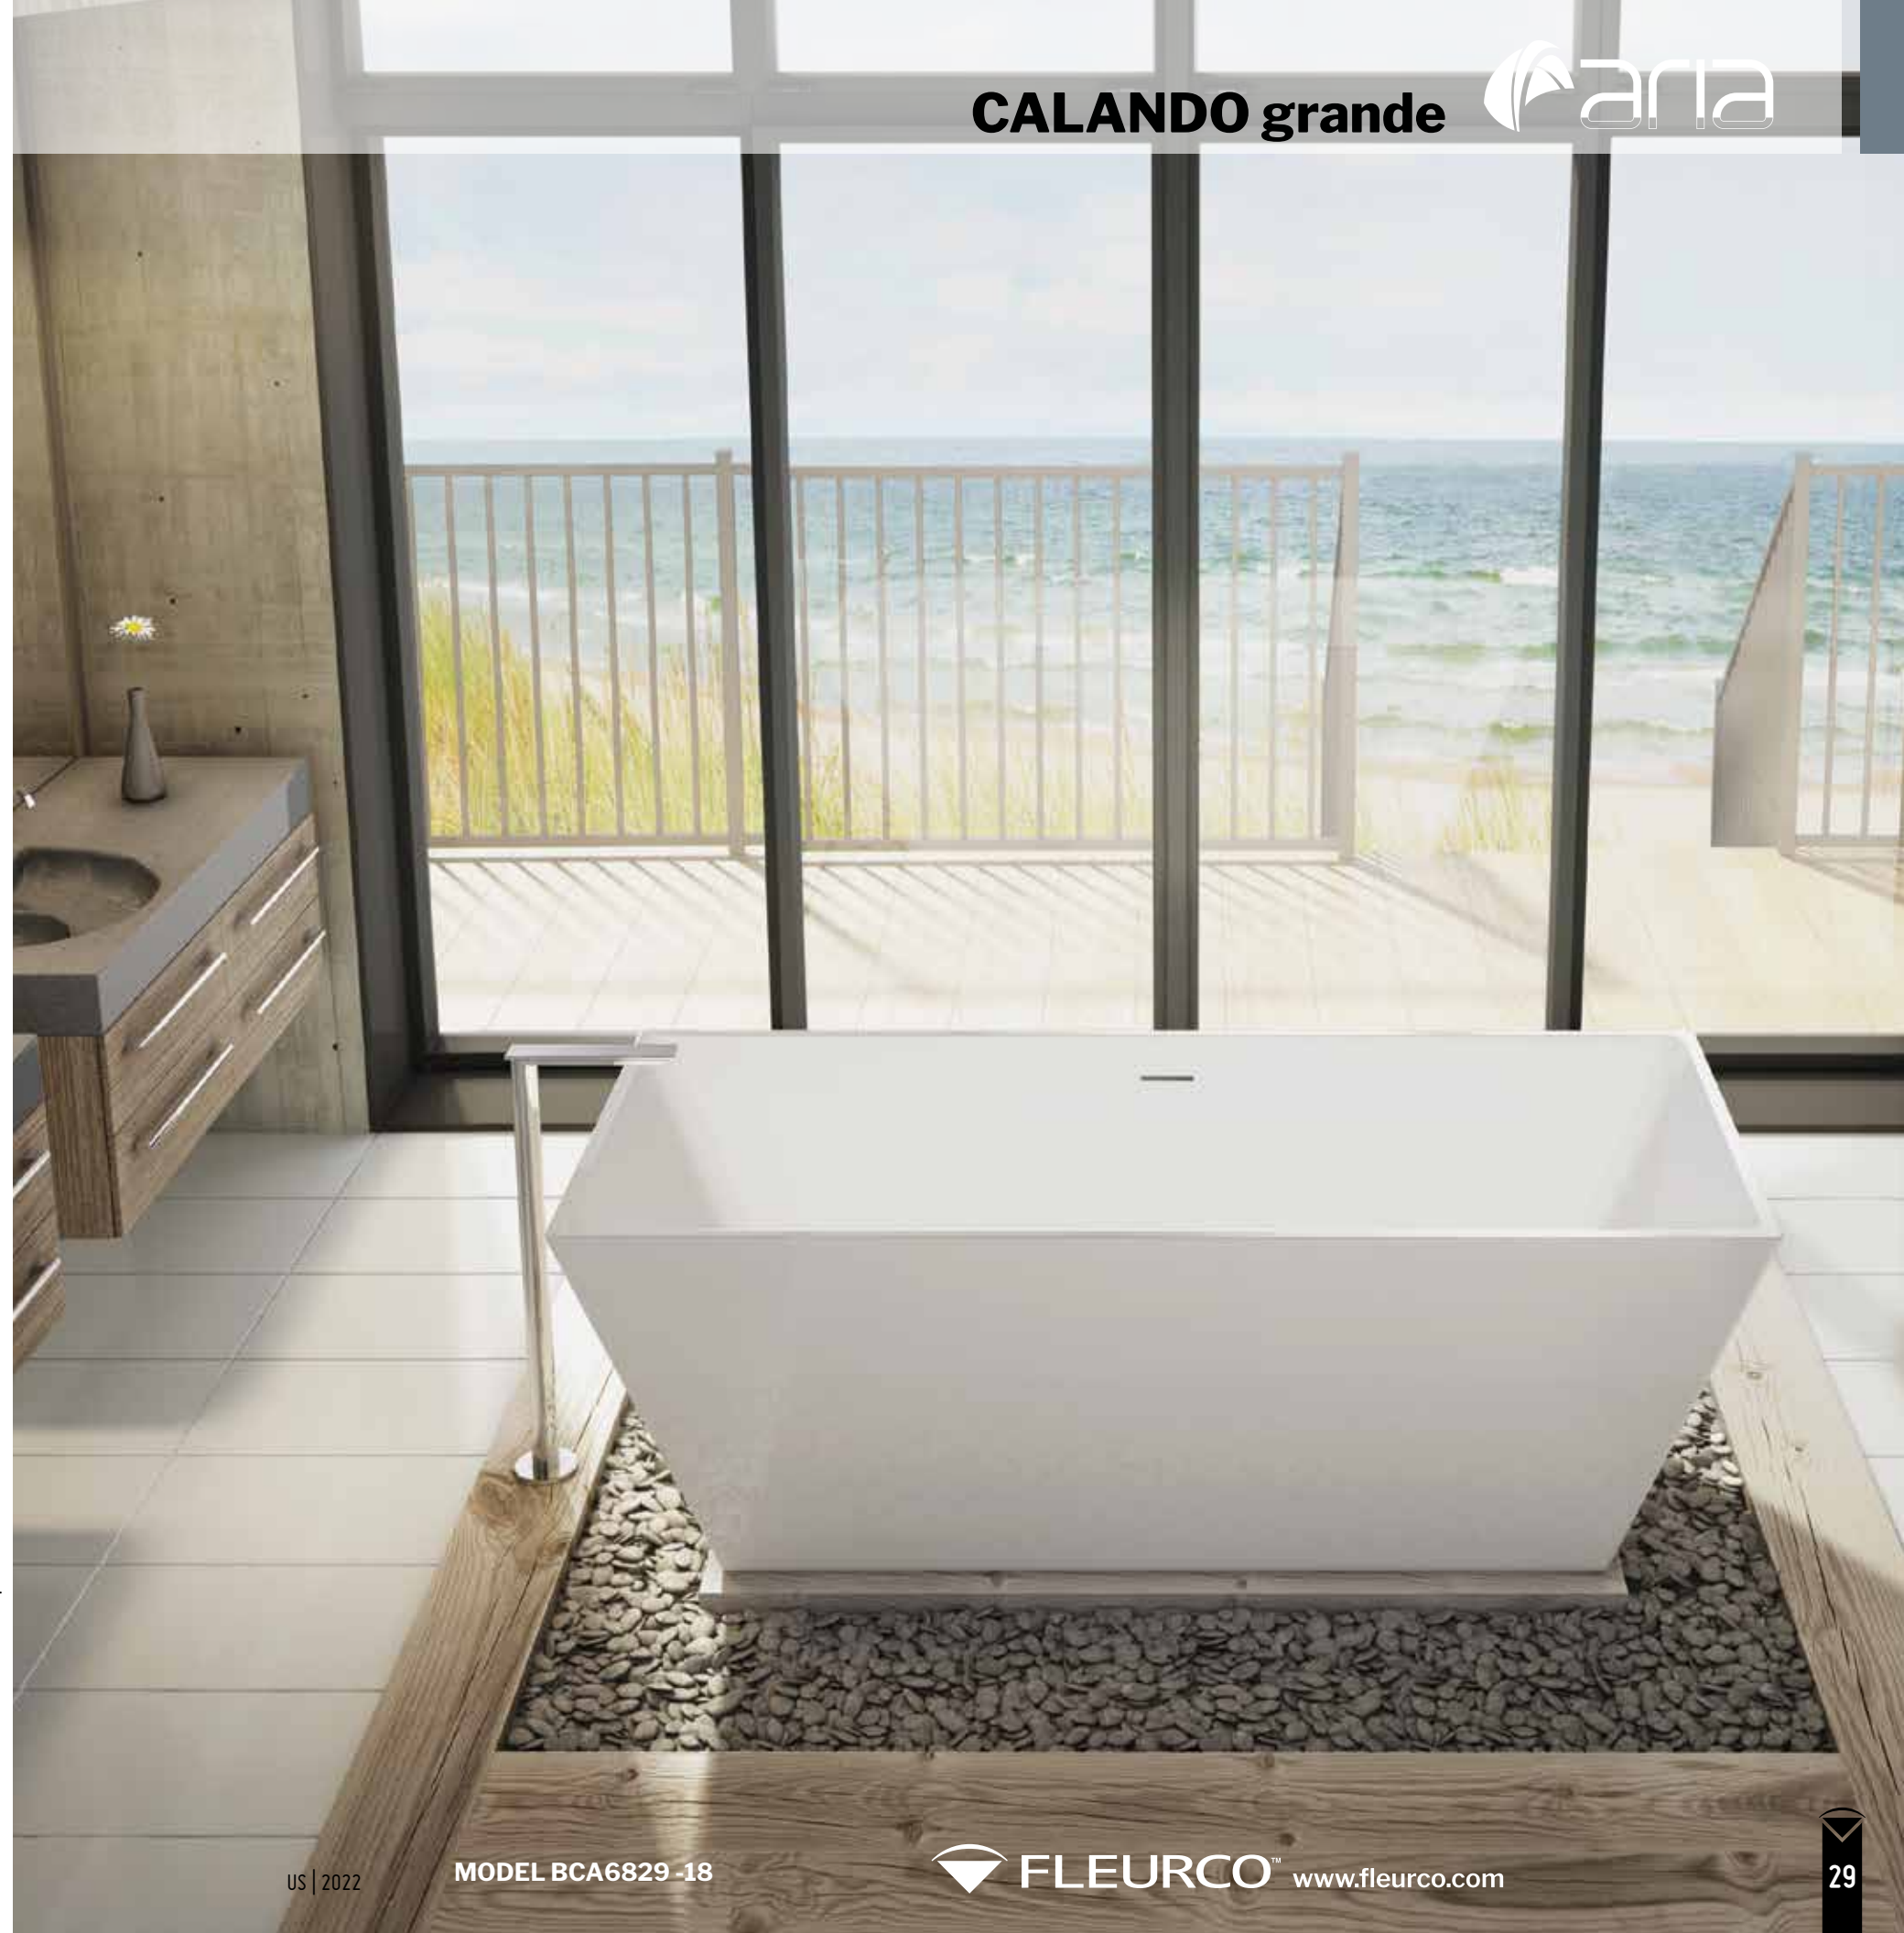

CALANDO grande