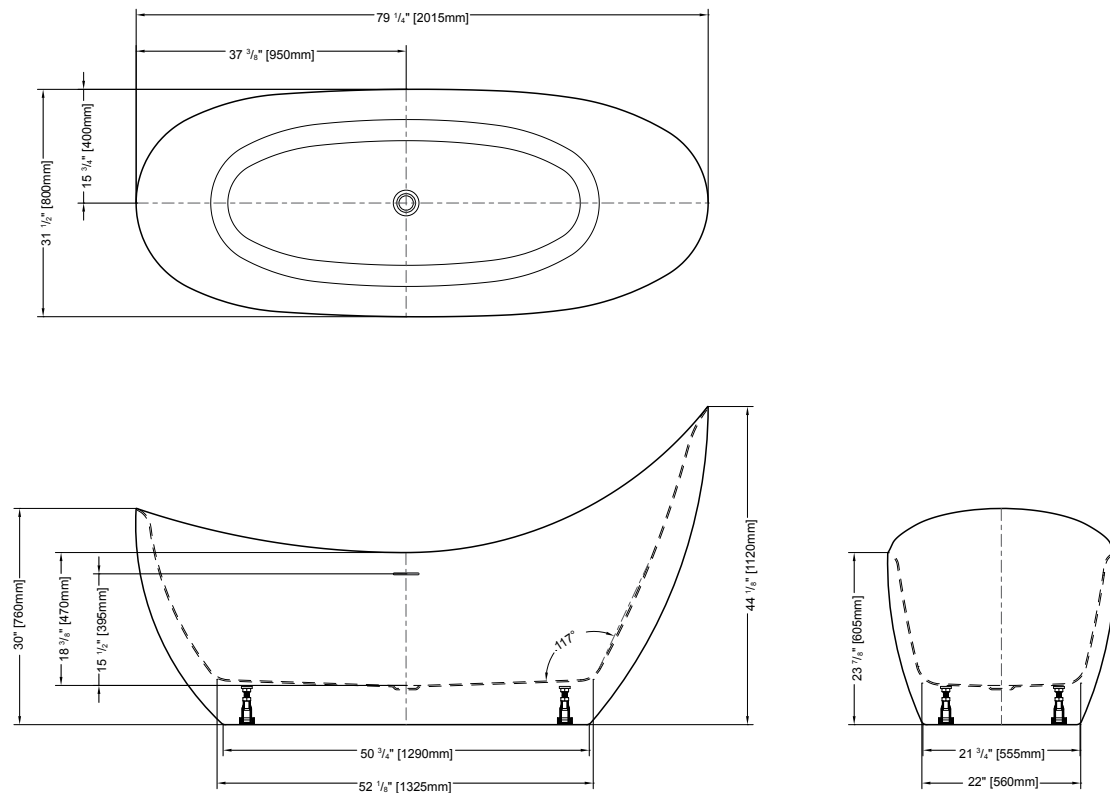

CRESCENT grande

79 1/4" L x 31 1/2" W x 44" H • Capacity: 82 US gal
2015mm L x 800mm W x 1120mm H • Capacity: 310 L

MODEL	PRICE	TUB COLOR
BCR7931-18	$6,143	White
Tub includes white toe touch drain cover		
Chrome drain cover (optional)	TUBDRAINCOVER-11	$30
Brushed Nickel drain cover (optional)	TUBDRAINCOVER-25	$35
Matte Black drain cover (optional)	TUBDRAINCOVER-33	$44