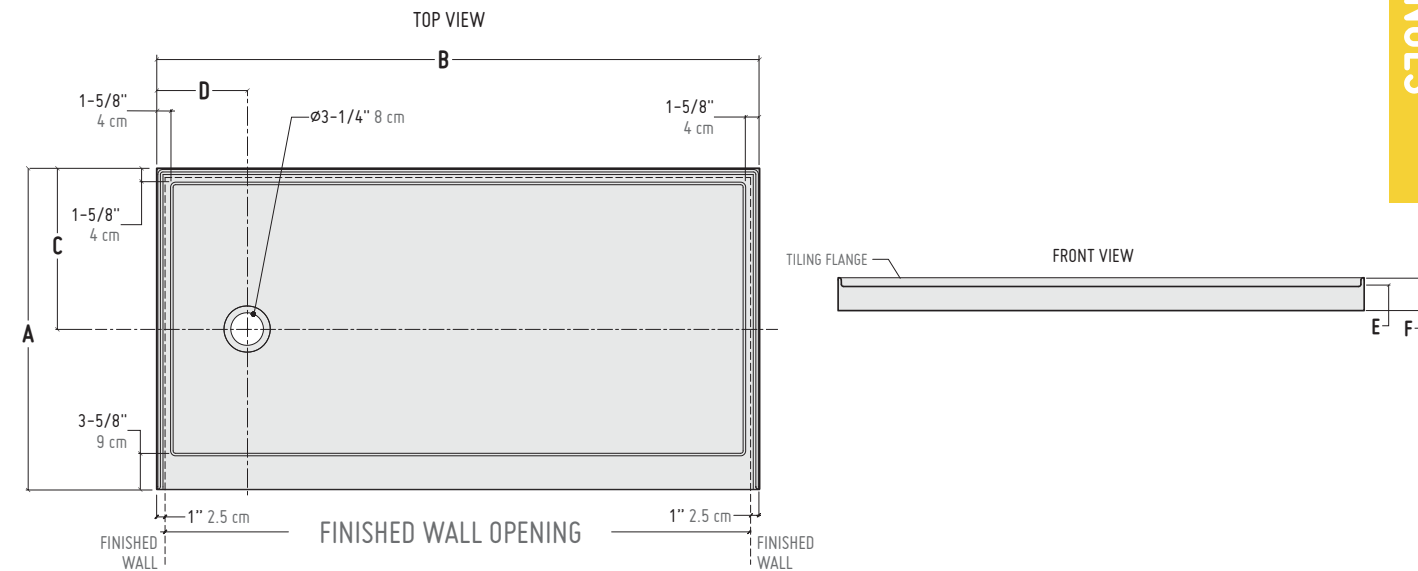

*DIMENSIONS						
MODEL	A	B	C	D	E	F
ABF6032-L3/R3-B	32" 81 cm	60" 152 cm	16" 41 cm	9" 23 cm	2 3/4" 7 cm	3 3/4" 10 cm

*Tolerance on dimensions: ± 1/4" 6 mm

3 FLANGES

3 FLANGES