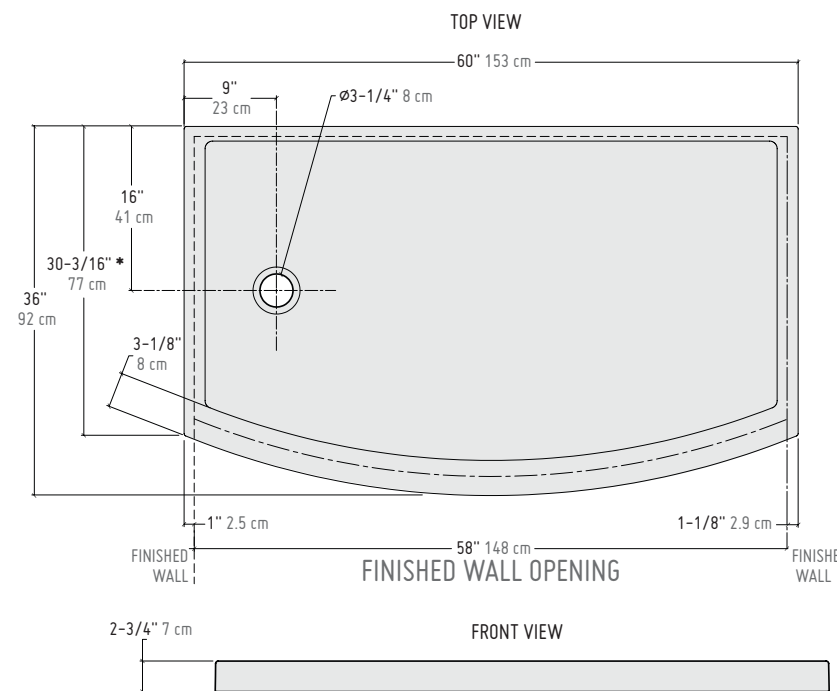

*After install, side depth is 29 3/16".

*Tolerance on dimensions: ± 1/4" 6 mm

COMPATIBLE SHOWER DOOR MODELS

IN-LINE SLIDING BOWFRONT

2 SIDED SLIDING BOWFRONT