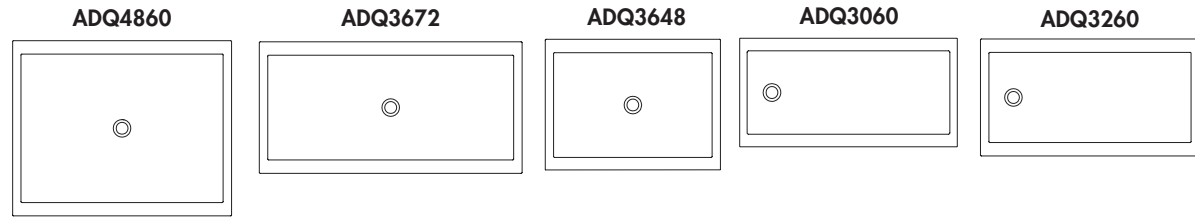

QUAD

BOWFRONT