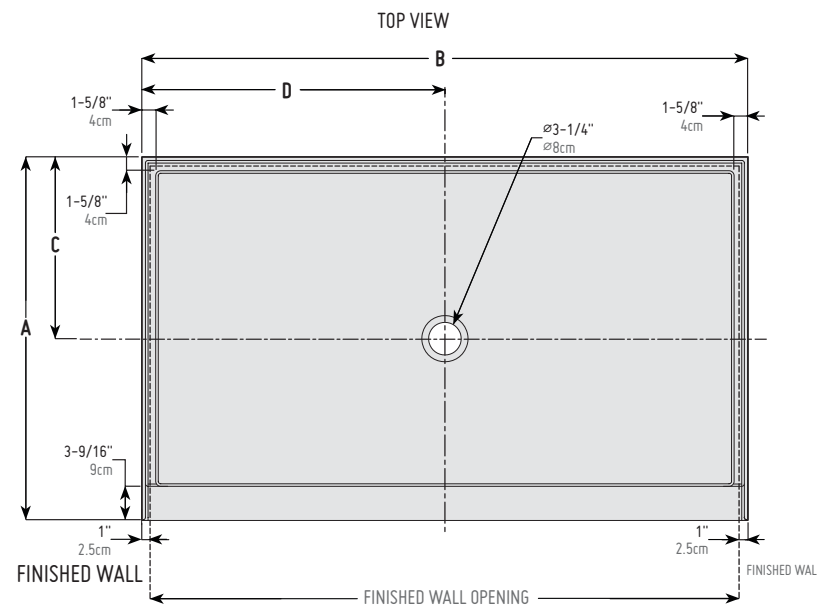

BASE	PRICE	COLOUR	SIZE
ABT4836-18-3	\$980	White	48" x 36" x 2 3/4"
ABT6036-18-3	\$1,101	White	60" x 36" x 2 3/4"

*DIMENSIONS						
MODEL	A	B	C	D	E	F
ABT4836-3	36" 91 CM	48" 122 CM	18" 46 CM	24" 61 CM	2 3/4" 7 CM	3 3/4" 10 CM
ABT6036-3	36" 91 CM	60" 152 CM	18" 46 CM	30" 76 CM	2 3/4" 7 CM	3 3/4" 10 CM