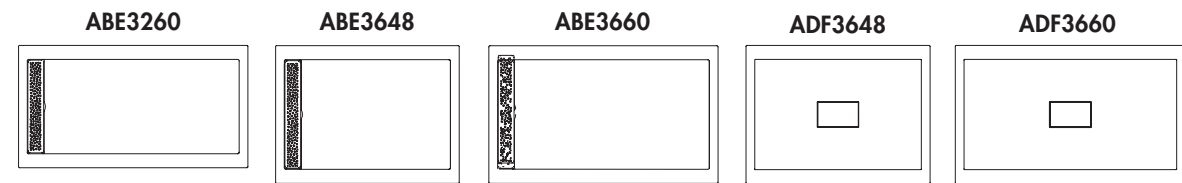

QUAD

BOWFRONT

POLYMARBLE BASES

CORNER BASES

HALF-ROUND

ROUND

SQUARE

CORNER BASES CON'T

ARC

NEO

INTEGRATED FLANGE

- Easy installation
- Pre-molded tiling flanges

ADAPTEK

ZERO THRESHOLD (LOW PROFILE)

SINGLE THRESHOLD

DOUBLE THRESHOLD