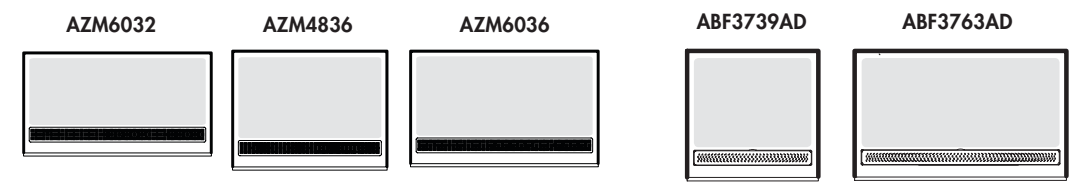

INTEGRATED FLANGE

- Easy installation
- Pre-molded tiling flanges