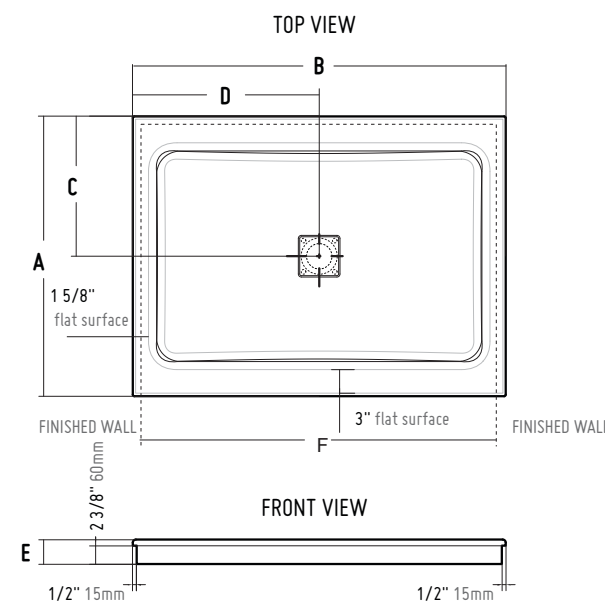

*DIMENSIONS						
MODEL	A	B	C	D	E	F
AUTR3648-18	36" 91 CM	48" 122 CM	18" 46 CM	24" 61 CM	3" 8 CM	46" 117 CM
AUTR3660-18	36" 91 CM	60" 152 CM	18" 46 CM	30" 76 CM	3" 8 CM	58" 147 CM

*Tolerance on dimensions: ± 1/4" 6 mm