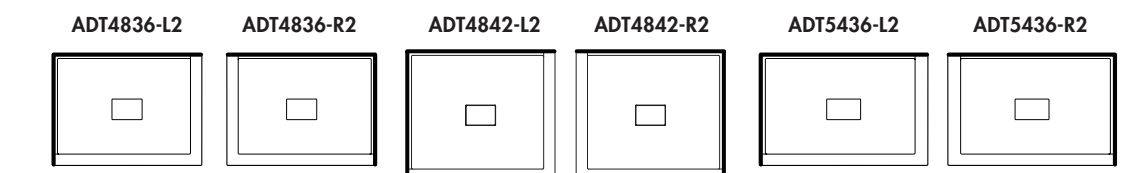

DOUBLE THRESHOLD

FLEURCO INC. **USA EAST** Tel: 856.778.0110 | Toll Free: 1.888.568.2121 | Fax: 1.888.854.1020
FLEURCO INC. **USA MIDWEST** Tel: 630.607.0847 | Toll Free: 1.888.263.3651 | Fax: 331.225.2549
FLEURCO INC. **USA WEST** Tel: 562.368.8800 | Toll Free: 1.877.413.2880 | Fax: 562.368.8812
FLEURCO INC. **CANADA** Tel: 1.514.326.2222 | Toll Free: 1.800.993.0033 | Fax: 1.514.326.2008 | www.fleurco.com