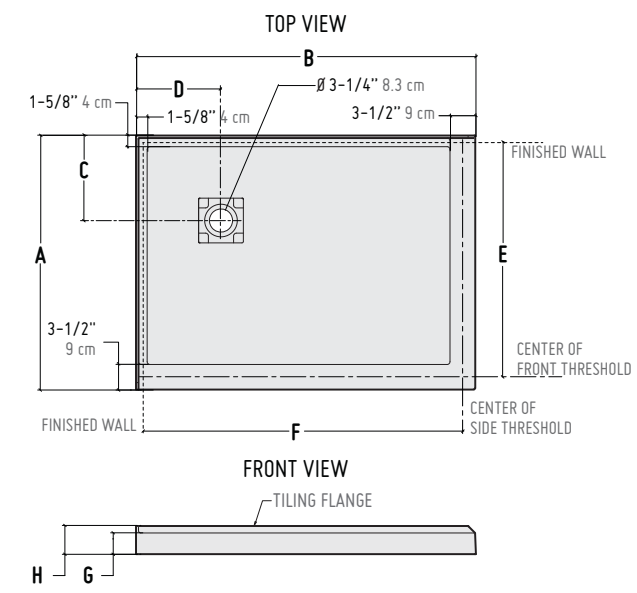

BASE	PRICE	COLOUR	SIZE
ADT4836-18-L2	$844	White	48" x 36" x 3"
ADT4836-18-R2	$844	White	48" x 36" x 3"
ADT4842-18-L2	$968	White	48" x 42" x 3"
ADT4842-18-R2	$968	White	48" x 42" x 3"
ADT5436-18-L2	$905	White	54" x 36" x 3"
ADT5436-18-R2	$905	White	54" x 36" x 3"
ADT6036-18-L2	$968	White	60" x 36" x 3"
ADT6036-18-R2	$968	White	60" x 36" x 3"

BASE	PRICE	COLOUR	SIZE
ADTC4836-18-L2	$844	White	48" x 36" x 3"
ADTC4836-18-R2	$844	White	48" x 36" x 3"