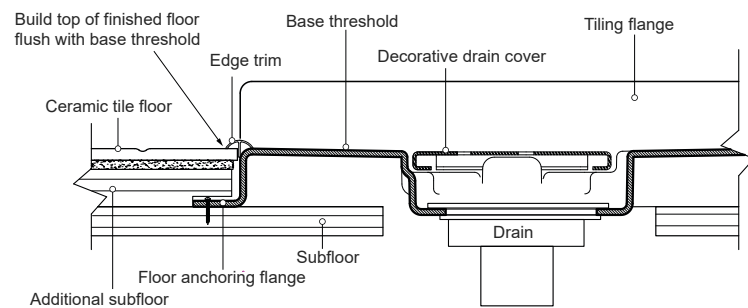

AZM BASES FINISHED FLOOR INSTALLATION

*DIMENSIONS							
MODEL	A	B	C	D	E	F	G
AZM4836	36" 91 CM	48" 122 CM	30" 76 CM	24" 61 CM	46" 117 CM	1 3/8" 3.5 CM	3 1/8" 8 CM
AZM6032	32" 81 CM	60" 152 CM	26" 66 CM	30" 76 CM	58" 147 CM	1 3/8" 3.5 CM	3 1/8" 8 CM
AZM6036	36" 91 CM	60" 152 CM	30" 76 CM	30" 76 CM	58" 147 CM	1 3/8" 3.5 CM	3 1/8" 8 CM

**Tolerance on dimensions: ± 1/4" 6 mm