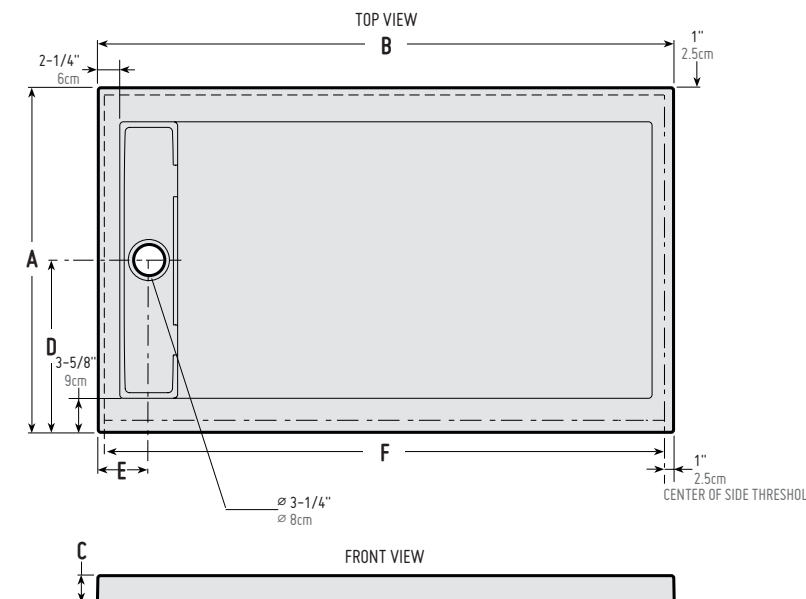

*DIMENSIONS						
MODEL	A	B	C	D	E	F
ABE3260	32" 81 CM	60" 152 CM	3" 8 CM	16" 41 CM	5 5/8" 14 CM	58" 147 CM
ABE3648	36" 91 CM	48" 122 CM	3" 8 CM	18" 46 CM	5 5/8" 14 CM	46" 117 CM
ABE3660	36" 91 CM	60" 152 CM	3" 8 CM	18" 46 CM	5 5/8" 14 CM	58" 147 CM

*Tolerance on dimensions: ± 1/4" 6 mm