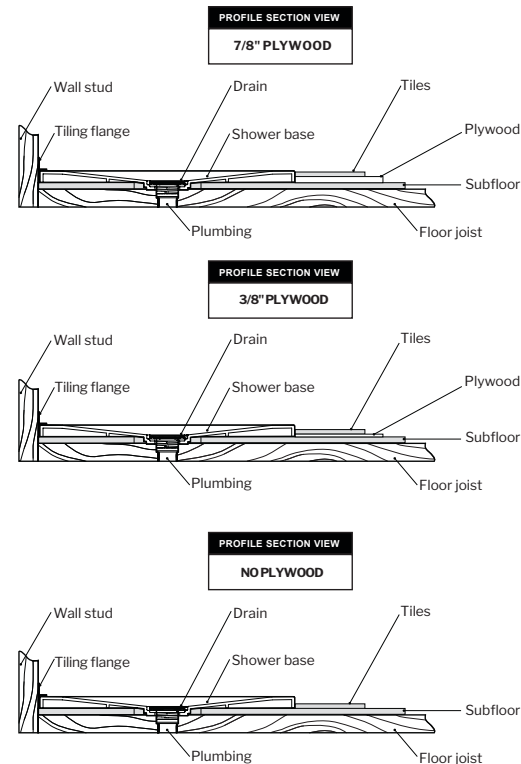

LVL zero threshold solid surface base

- Very low profile (1 1/2")
- Polymarble durable material
- Concealed drain
- Contemporary European inspired design
- Allows for a fully recessed installation
- Easy to install - requires minimal subfloor modification

LVL BASE CONCEALED SIDE DRAIN very low profile quad

ZERO THRESHOLD
POLYMARBLE BASE

BASE	PRICE	COLOUR	SIZE	Fibo by FLEURCO
AULV3260-18	$1,135	White	60" x 32" x 1 1/2" +	✓
AULV3648-18	$1,020	White	48" x 36" x 1 1/2" +	✓
AULV3660-18	$1,265	White	60" x 36" x 1 1/2" +	✓

*DIMENSIONS							
MODEL	A	B	C	D	E	F	G
AULV3260-18	32" 81 CM	60" 152 CM	16" 41 CM	9" 23 CM	1 1/2" 4 CM	2 1/2" 6 CM	58" 147 CM
AULV3648-18	36" 91 CM	48" 122 CM	18" 46 CM	9" 23 CM	1 1/2" 4 CM	2 1/2" 6 CM	46" 117 CM
AULV3660-18	36" 91 CM	60" 152 CM	18" 46 CM	9" 23 CM	1 1/2" 4 CM	2 1/2" 6 CM	58" 147 CM

*Tolerance on dimensions: ± 1/4" 6 mm