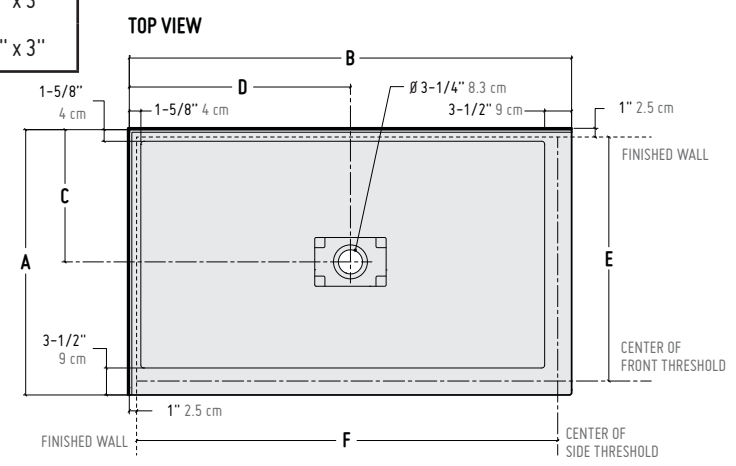

BASE	PRICE	COLOUR	SIZE
ADT4836-18-L2	$844	White	48" x 36" x 3"
ADT4836-18-R2	$844	White	48" x 36" x 3"
ADT4842-18-L2	$968	White	48" x 42" x 3"
ADT4842-18-R2	$968	White	48" x 42" x 3"
ADT5436-18-L2	$905	White	54" x 36" x 3"
ADT5436-18-R2	$905	White	54" x 36" x 3"
ADT6036-18-L2	$968	White	60" x 36" x 3"
ADT6036-18-R2	$968	White	60" x 36" x 3"

BASE	PRICE	COLOUR	SIZE
ADTC4836-18-L2	$844	White	48" x 36" x 3"
ADTC4836-18-R2	$844	White	48" x 36" x 3"