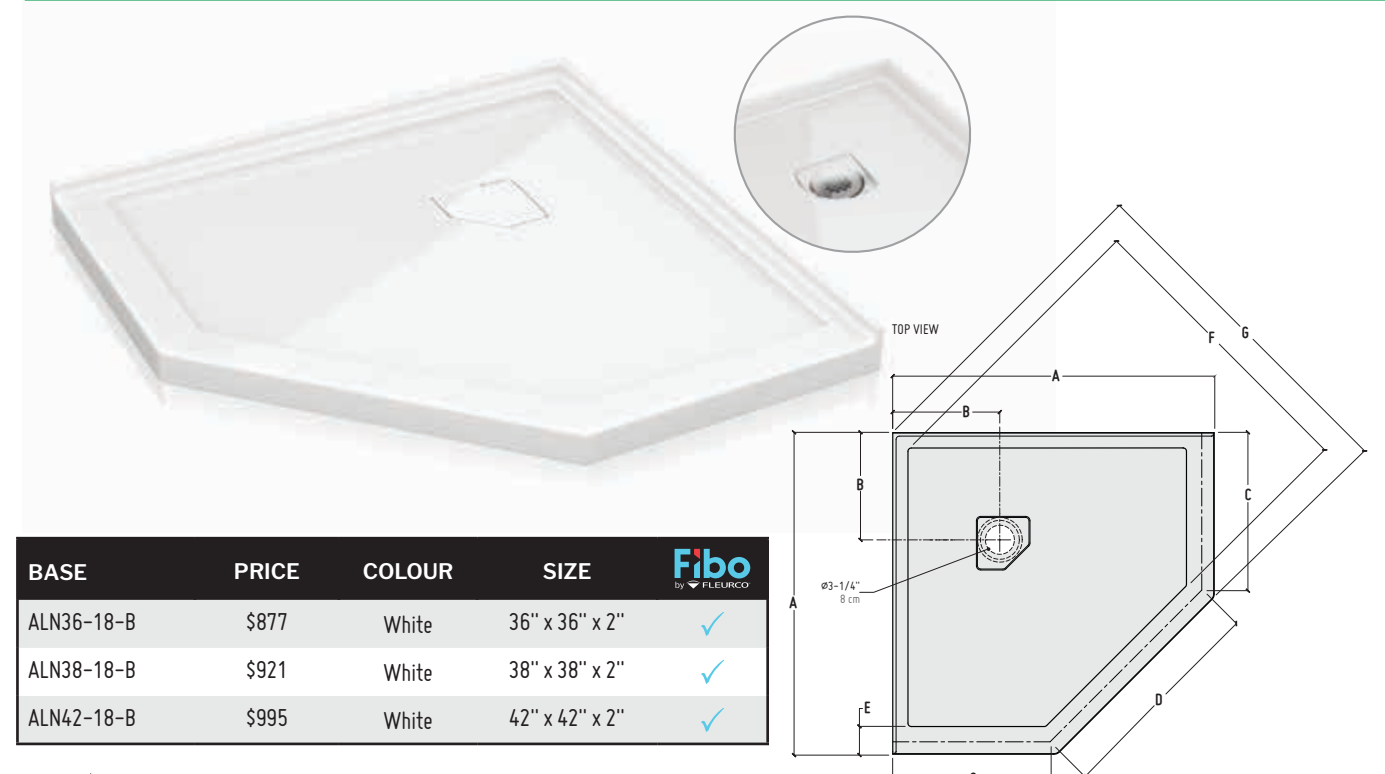

*Please check local codes to ensure appropriate drain specifications

COMPATIBLE SHOWER DOOR MODELS

ROUND CORNER DOORS

APOLLO CAPRI ALINA

NEO - CONCEALED CORNER DRAIN

low profile model

ACRYLIC SHOWER BASE

BASE	PRICE	COLOUR	SIZE	Fibo by FLEURCO
ALN36-18-B	\$877	White	36" x 36" x 2"	✓
ALN38-18-B	\$921	White	38" x 38" x 2"	✓
ALN42-18-B	\$995	White	42" x 42" x 2"	✓