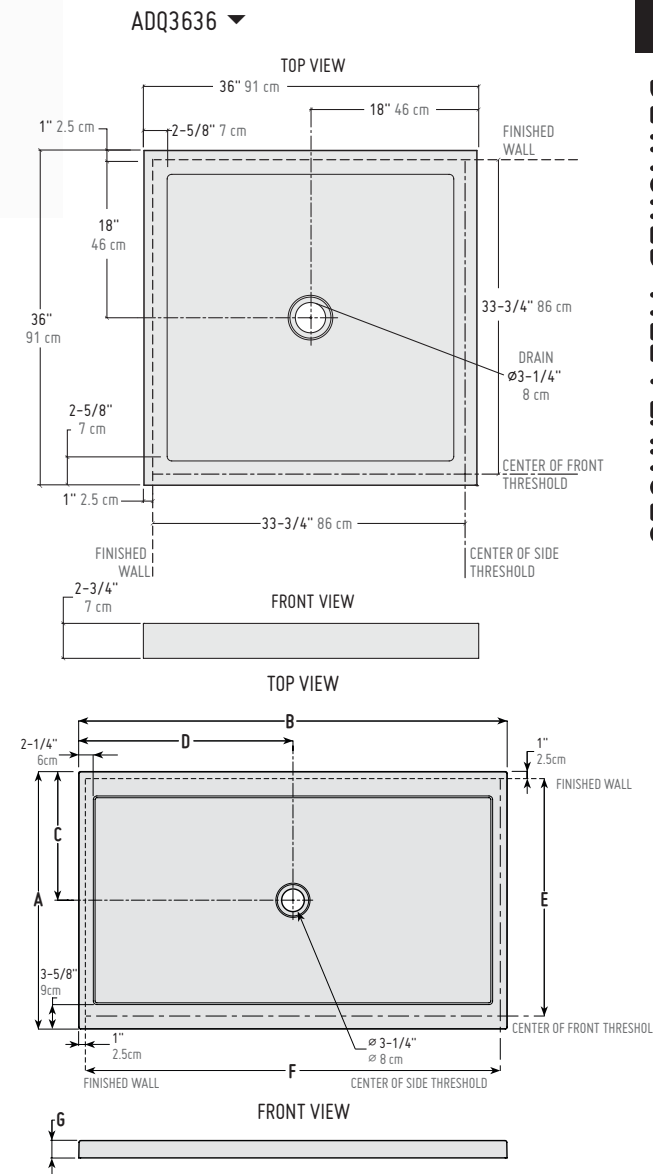

ALL DRAINS SOLD SEPARATELY

DRAIN	NO-CALK™ SHOWER BASE DRAIN*	ABS No-Calk 2" drain	PVC No-Calk 2" drain	PRICE	FINISH
DRAINABS-11	ABS No-Calk 2" drain	$47	Chrome		
DRAINABS-25	ABS No-Calk 2" drain	$62	Brushed Nickel		
DRAINABS-33	ABS No-Calk 2" drain	$89	Matte Black		
DRAINPVC-11	PVC No-Calk 2" drain	$47	Chrome		
DRAINPVC-25	PVC No-Calk 2" drain	$62	Brushed Nickel		
DRAINPVC-33	PVC No-Calk 2" drain	$68	Matte Black		

*Please check local codes to ensure appropriate drain specifications

*DIMENSIONS							
MODEL	A	B	C	D	E	F	G
ADQ3242	32" 81 CM	42" 107 CM	16" 41 CM	21" 53 CM	29 1/4" 74 CM	40" 102 CM	2 3/4" 7 CM
ADQ3248	32" 81 CM	48" 122 CM	16" 41 CM	24" 61 CM	29 1/4" 74 CM	46" 117 CM	2 3/4" 7 CM
ADQ3448	34" 87 CM	48" 122 CM	17" 43 CM	24" 61 CM	31 1/4" 79 CM	46" 117 CM	2 3/4" 7 CM
ADQ3460	34" 87 CM	60" 152 CM	17" 43 CM	30" 76 CM	31 1/4" 79 CM	58" 147 CM	2 3/4" 7 CM
ADQ3642	36" 91 CM	42" 107 CM	18" 46 CM	21" 53 CM	33 3/4" 84 CM	40" 102 CM	2 3/4" 7 CM
ADQ3648	36" 91 CM	48" 122 CM	18" 46 CM	24" 61 CM	33 3/4" 84 CM	46" 117 CM	2 3/4" 7 CM
ADQ3660	36" 91 CM	60" 152 CM	18" 46 CM	30" 76 CM	33 3/4" 84 CM	58" 147 CM	2 3/4" 7 CM
ADQ3672	36" 91 CM	72" 183 CM	18" 46 CM	36" 91 CM	33 3/4" 84 CM	70" 178 CM	2 3/4" 7 CM
ADQ4260	42" 107 CM	60" 152 CM	21" 53 CM	30" 76 CM	39 1/4" 101 CM	58" 147 CM	2 3/4" 7 CM
ADQ4860	48" 122 CM	60" 152 CM	24" 61 CM	30" 76 CM	45 1/4" 115 CM	58" 147 CM	2 3/4" 7 CM

*Tolerance on dimensions: ± 1/4" 6 mm