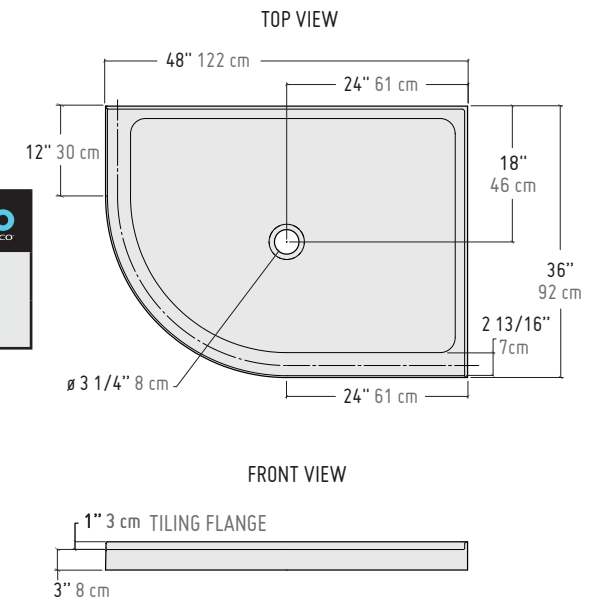

BASE	PRICE	COLOUR	SIZE	Fibo by FLEURCO
ADR3648L-18	$1,161	White	48" x 36" x 3"	✓
ADR3648R-18	$1,161	White	48" x 36" x 3"	✓