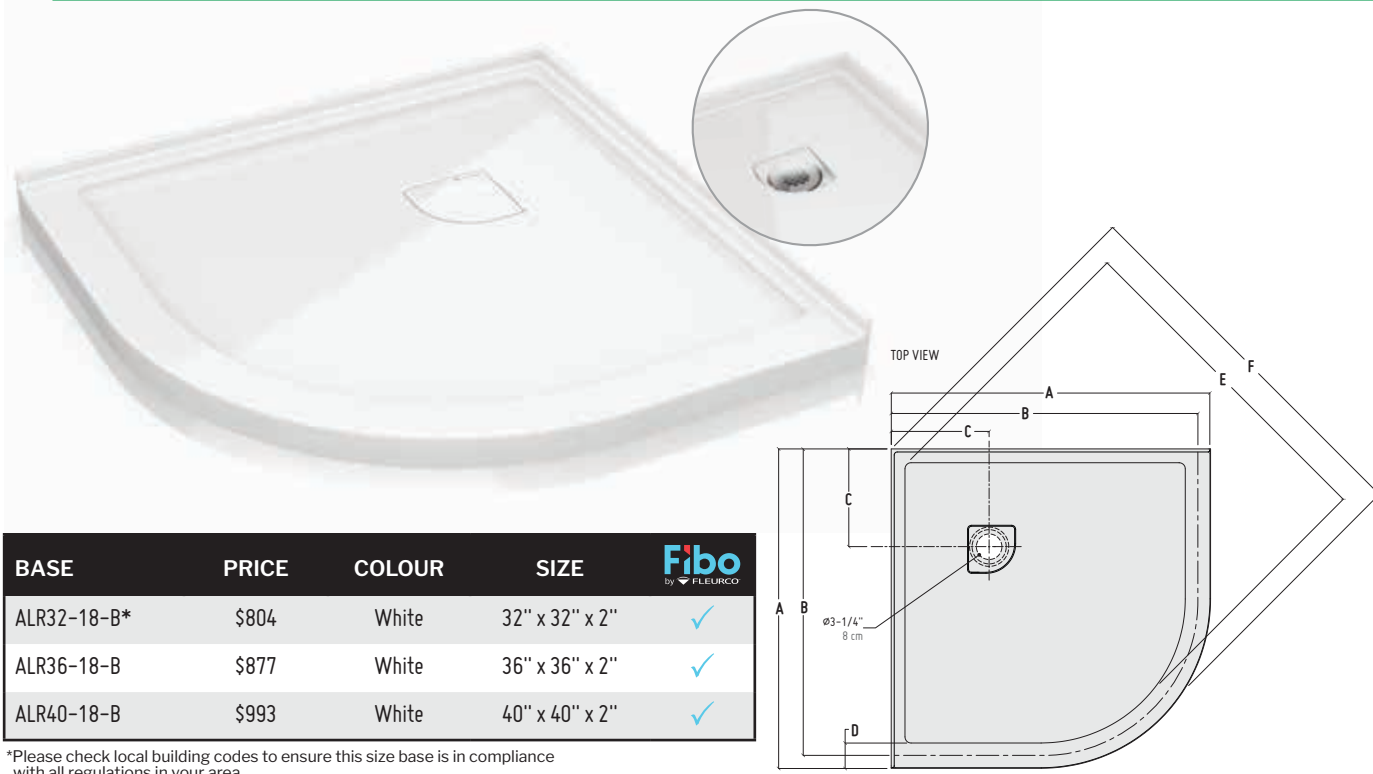

ROUND - CONCEALED CORNER DRAIN

low profile model

ACRYLIC SHOWER BASE

BASE	PRICE	COLOUR	SIZE	Fibo by FLEURCO
ALR32-18-B*	$804	White	32" x 32" x 2"	✓
ALR36-18-B	$877	White	36" x 36" x 2"	✓
ALR40-18-B	$993	White	40" x 40" x 2"	✓

*Please check local building codes to ensure this size base is in compliance with all regulations in your area

*DIMENSIONS								
MODEL	A	B	C	D	E	F	G	H
ALR32	32" 81 CM	30 3/8" 77 CM	12" 30 CM	3" 8 CM	32 7/8" 84 CM	38 1/4" 97 CM	2" 5 CM	3" 8 CM
ALR36	36" 91 CM	34 3/8" 87 CM	12" 30 CM	3" 8 CM	36 7/8" 94 CM	42 1/4" 107 CM	2" 5 CM	3" 8 CM
ALR40	39" 100 CM	37 3/8" 96 CM	12" 30 CM	3" 8 CM	41 3/8" 105 CM	46 3/4" 119 CM	2" 5 CM	3" 8 CM

*Tolerance on dimensions: ± 1/4" 6 mm

ALL DRAINS SOLD SEPARATELY

DRAIN NO-CALK™ SHOWER BASE DRAIN*	MODEL	Material	Price	Finish
ABS No-Calk 2" drain	DRAINABS-11	ABS	$47	Chrome
	DRAINABS-25	ABS	$62	Brushed Nickel
	DRAINABS-33	ABS	$89	Matte Black
PVC No-Calk 2" drain	DRAINPVC-11	PVC	$47	Chrome
	DRAINPVC-25	PVC	$62	Brushed Nickel
	DRAINPVC-33	PVC	$68	Matte Black

*Please check local codes to ensure appropriate drain specifications

COMPATIBLE SHOWER DOOR MODELS

ROUND CORNER DOORS

APOLLO CAPRI ALINA