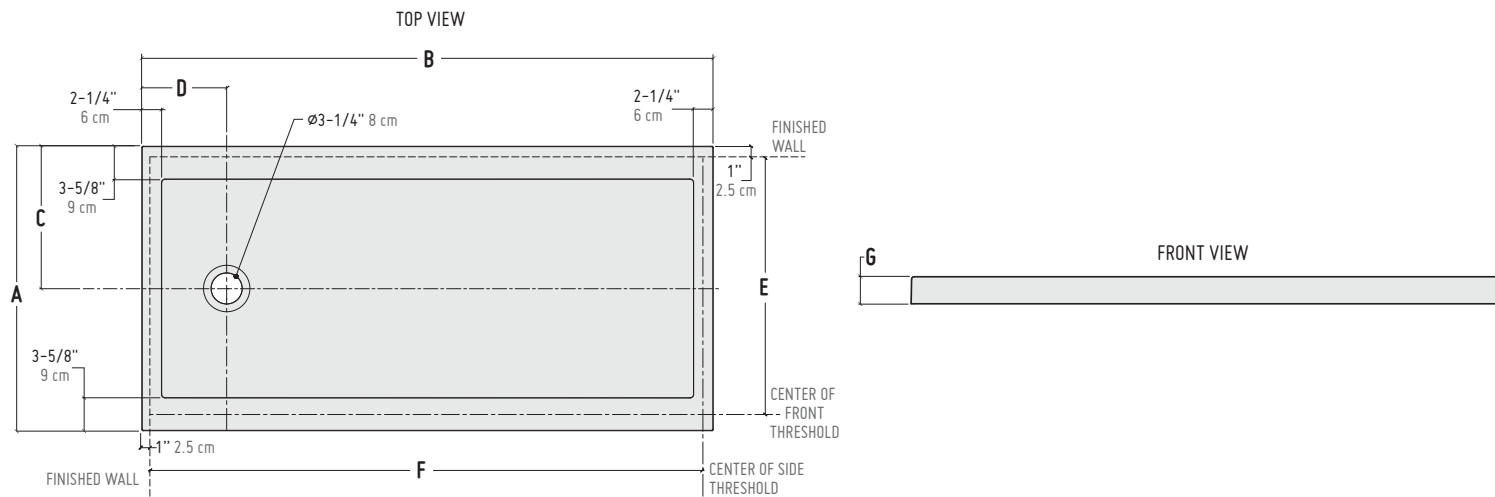

*Tolerance on dimensions: ± 1/4" 6 mm

QUAD SIDE DRAIN

REVERSIBLE ACRYLIC SHOWER BASE

BASE	PRICE	COLOUR	SIZE	Fibo by FLEURCO
ADQ3060-18	\$993	White	60" x 30" x 2 3/4"	✓
ADQ3260-18	\$1,024	White	60" x 32" x 2 3/4"	✓