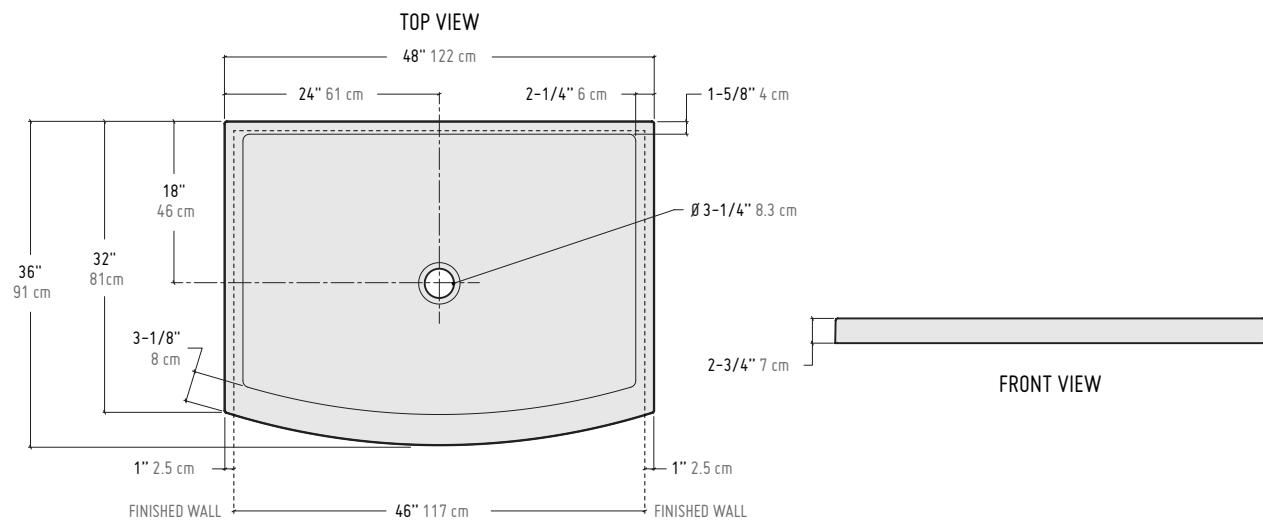

*Tolerance on dimensions: ± 1/4" 6 mm

BOWFRONT CENTER DRAIN

quad

ACRYLIC SHOWER BASE

BASE	PRICE	COLOUR	SIZE	Fibo by FLEURCO
ABV3248-18-B	\$951	White	48" x 36" x 2 3/4"	✓

ALL DRAINS SOLD SEPARATELY

DRAIN NO-CALK™ SHOWER BASE DRAIN*	Model	Material	Price	Finish
DRAINABS-11	DRAINABS-11	ABS No-Calk 2" drain	\$47	Chrome
	DRAINABS-25	ABS No-Calk 2" drain	\$62	Brushed Nickel
	DRAINABS-33	ABS No-Calk 2" drain	\$89	Matte Black
DRAINPVC-11	DRAINPVC-11	PVC No-Calk 2" drain	\$47	Chrome
	DRAINPVC-25	PVC No-Calk 2" drain	\$62	Brushed Nickel
	DRAINPVC-33	PVC No-Calk 2" drain	\$68	Matte Black