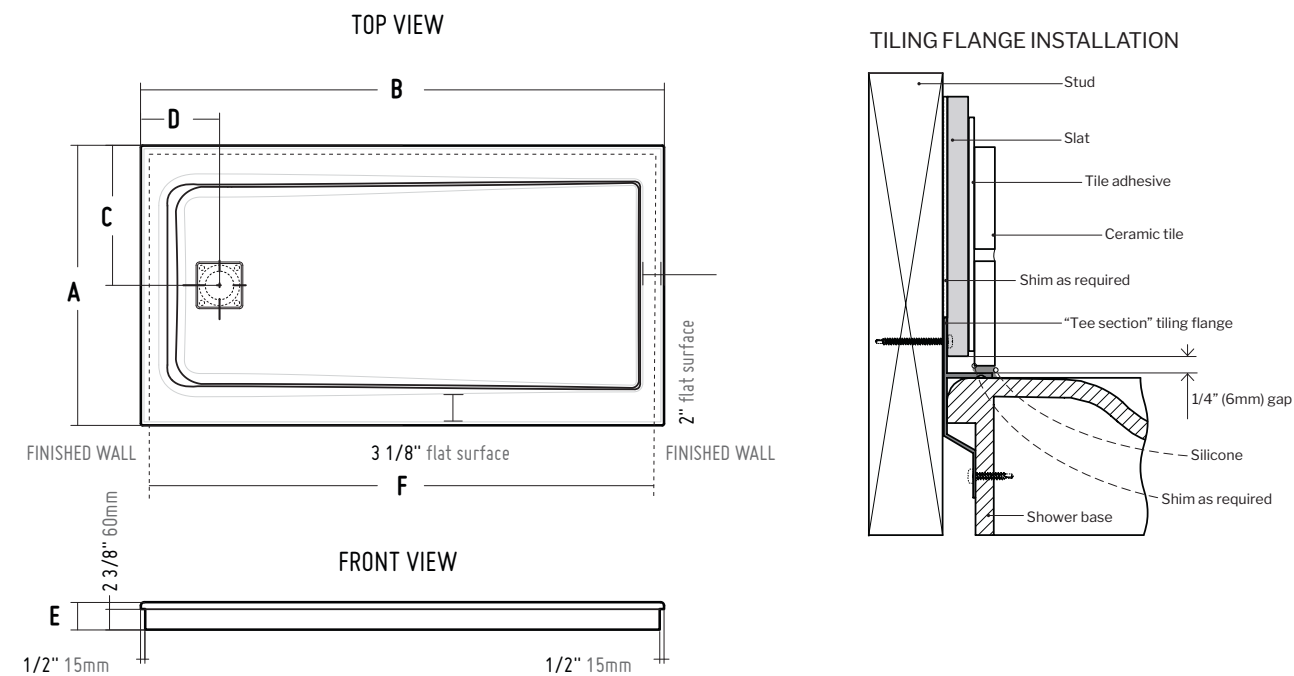

*DIMENSIONS						
MODEL	A	B	C	D	E	F
AUTR3260	32" 81 CM	60" 152 CM	18" 46 CM	9" 23 CM	3" 8 CM	58" 147 CM

*Tolerance on dimensions: ± 1/4" 6 mm