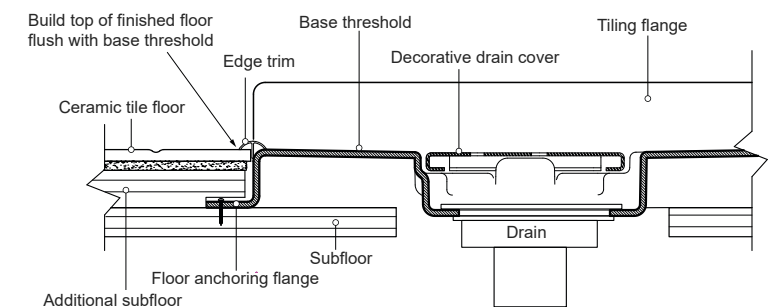

AD BASES FINISHED FLOOR INSTALLATION

*DIMENSIONS							
MODEL	A	B	C	D	E	F	G
ABF3739AD	38 5/8" 98 CM	39" 99 CM	31 1/2" 80 CM	19 1/2" 50 CM	37" 94 CM	1 3/8" 3.5 CM	2 3/4" 7 CM
ABF3763AD	38 1/2" 98 CM	63" 160 CM	31 1/2" 80 CM	31 1/2" 80 CM	61" 115 CM	1 3/8" 3.5 CM	2 3/4" 7 CM

*Tolerance on dimensions: ± 1/4" 6 mm

C

ADA COMPLIANT