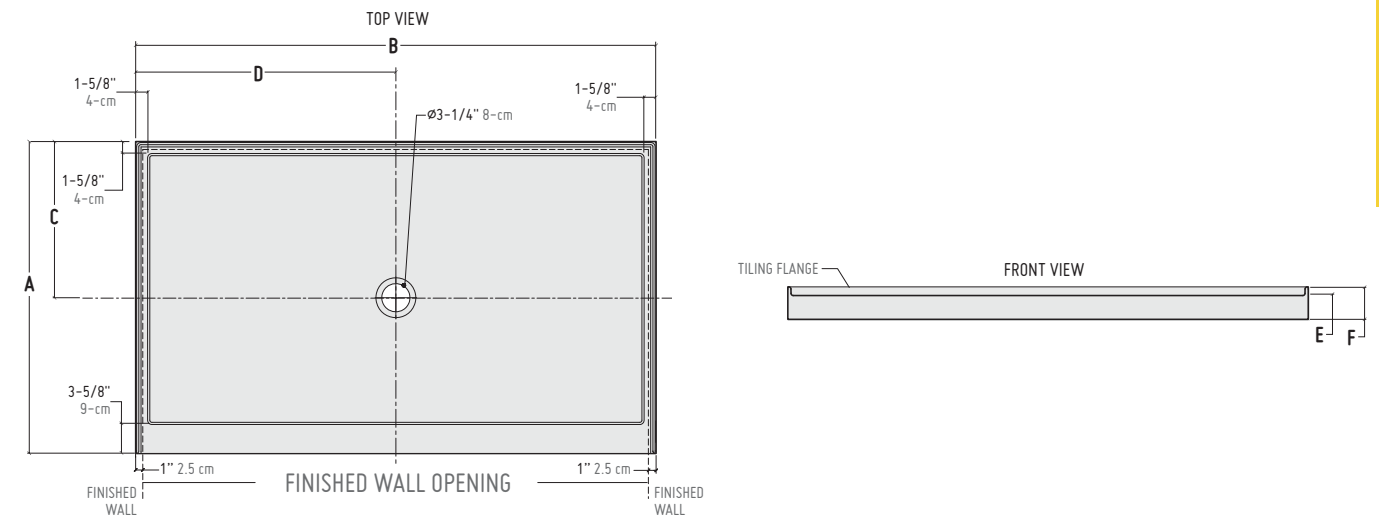

BASE	PRICE	COLOUR	SIZE	Fibo by FLEURCO
ABF4836-18-3-B	$950	White	48" x 36" x 2 3/4"	✓
ABF6036-18-3-B	$1,097	White	60" x 36" x 2 3/4"	✓

3 FLANGES