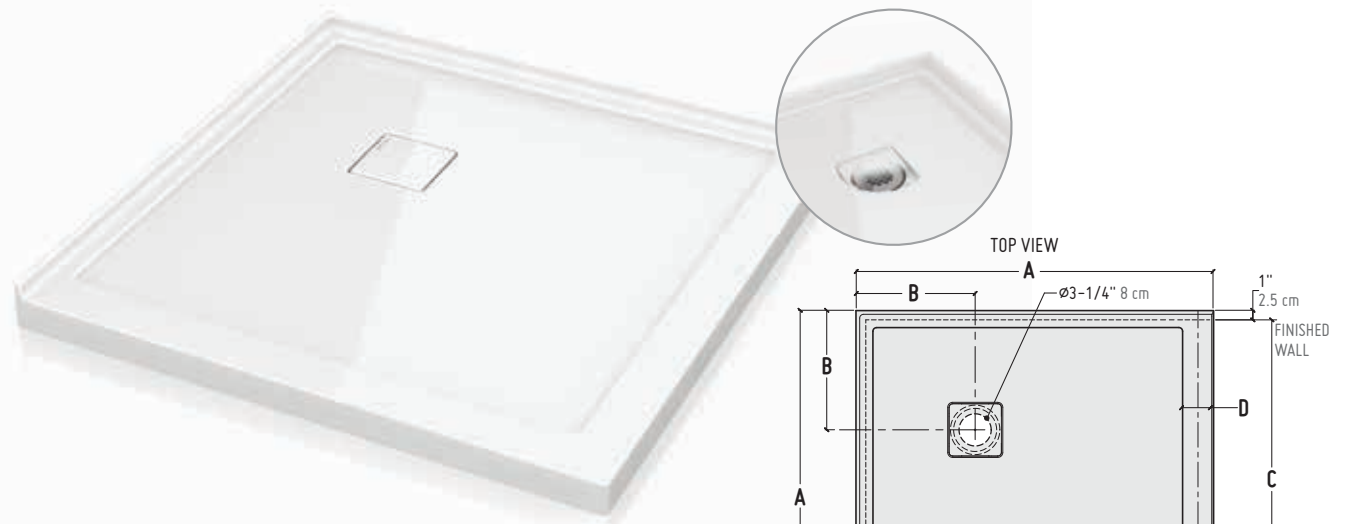

SQUARE - CONCEALED CORNER DRAIN

ACRYLIC SHOWER BASE
low profile model

BASE	PRICE	COLOUR	SIZE	Fibo by FLEURCO
ALC32-18-B*	$862	White	32" x 32" x 2"	✓
ALC36-18-B	$912	White	36" x 36" x 2"	✓
ALC42-18-B	$1,016	White	42" x 42" x 2"	✓

*Please check local building codes to ensure this size base is in compliance with all regulations in your area

*DIMENSIONS						
MODEL	A	B	C	D	E	F
ALC32	32" 81 CM	12" 30 CM	29 1/2" 75 CM	3" 8 CM	2" 5 CM	3" 8 CM
ALC36	36" 91 CM	12" 30 CM	33 1/2" 85 CM	3" 8 CM	2" 5 CM	3" 8 CM
ALC42	42" 107 CM	12" 30 CM	39 1/2" 100 CM	3" 8 CM	2" 5 CM	3" 8 CM

*Tolerance on dimensions: ± 1/4" 6 mm

ALL DRAINS SOLD SEPARATELY

DRAIN NO-CALK™ SHOWER BASE DRAIN*	MODEL	Material	Size	Price	Finish
DRAIN NO-CALK™ SHOWER BASE DRAIN*	DRAINABS-11	ABS No-Calk 2" drain	2"	$47	Chrome
	DRAINABS-25	ABS No-Calk 2" drain	2"	$62	Brushed Nickel
	DRAINABS-33	ABS No-Calk 2" drain	2"	$89	Matte Black
	DRAINPVC-11	PVC No-Calk 2" drain	2"	$47	Chrome
	DRAINPVC-25	PVC No-Calk 2" drain	2"	$62	Brushed Nickel
	DRAINPVC-33	PVC No-Calk 2" drain	2"	$68	Matte Black

*Please check local codes to ensure appropriate drain specifications