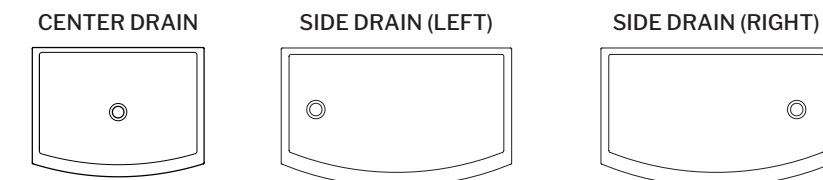

BOWFRONT

The bowfront base is an acrylic shower base that easily fits Fleurco™ bowfront shower models 48" & 60".