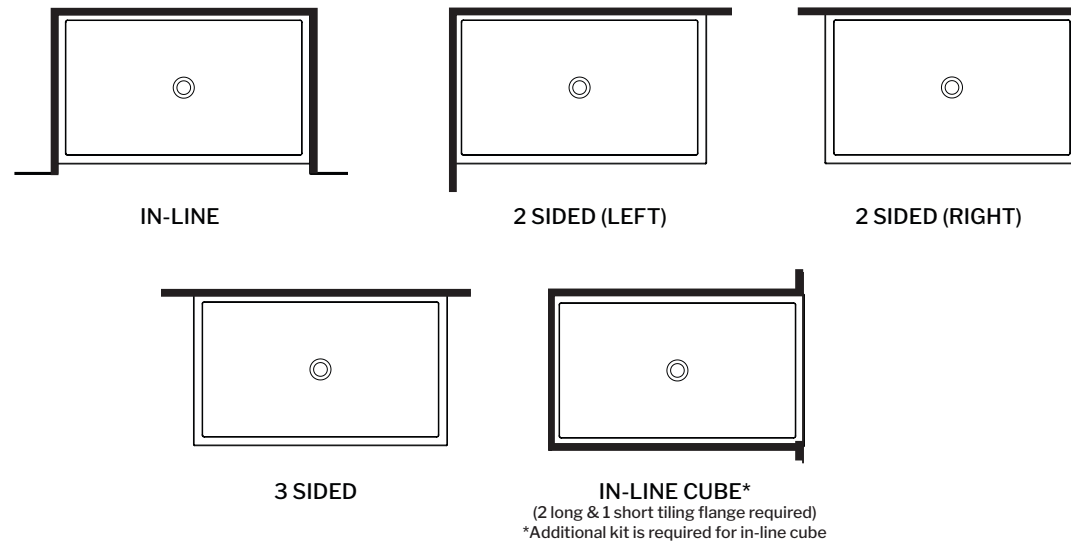

QUAD

The Quad base is a unique base that allows for 3 configurations: in-line, 2 sided (left or right) or 3 sided applications. Comes with 3 aluminum pre-cut tiling flanges that can be installed for different applications (in-line, in-line cube, 2 sided, 3 sided).

Installation of tile flange done for $65 list price.

How is a quad base installed?