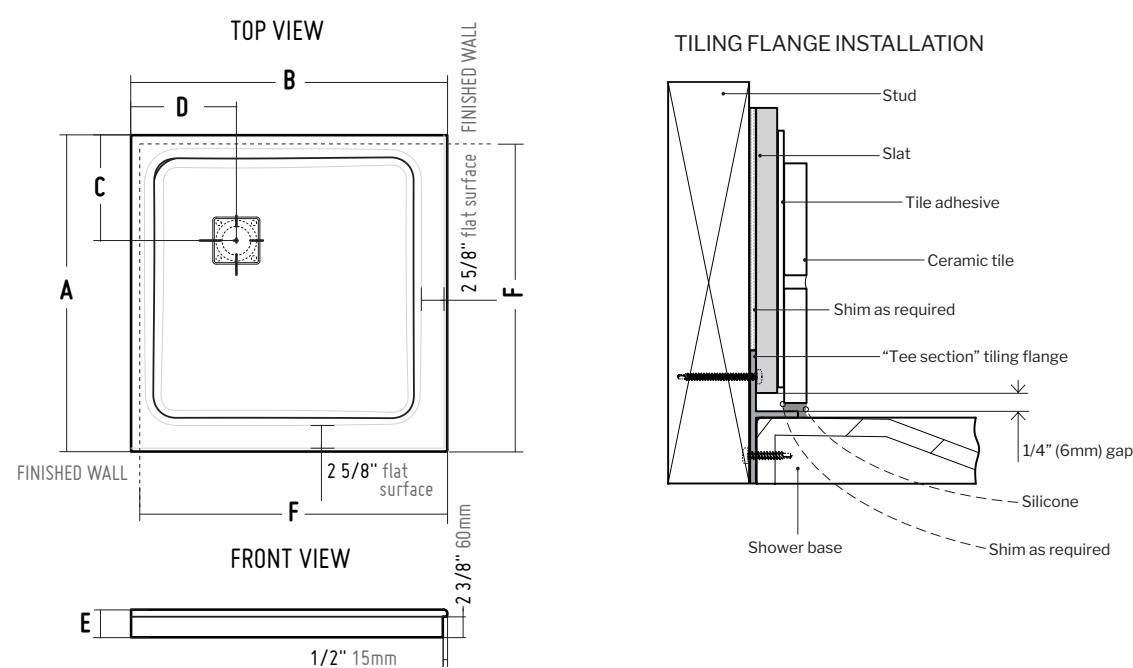

*Tolerance on dimensions: ± 1/4" 6 mm

TRELLA BASE FOR TILE SKIRTING

with concealed corner drain

SQUARE POLYMARBLE BASE

BASE	PRICE	COLOUR	SIZE	Fibo by FLEURCO
AUTR3636-18	\$956	White	36" x 36" x 3"	✓

*DIMENSIONS						
MODEL	A	B	C	D	E	F
AUTR3636	36" 91 CM	36" 91 CM	12" 30 CM	12" 30 CM	3" 8 CM	35" 89 CM