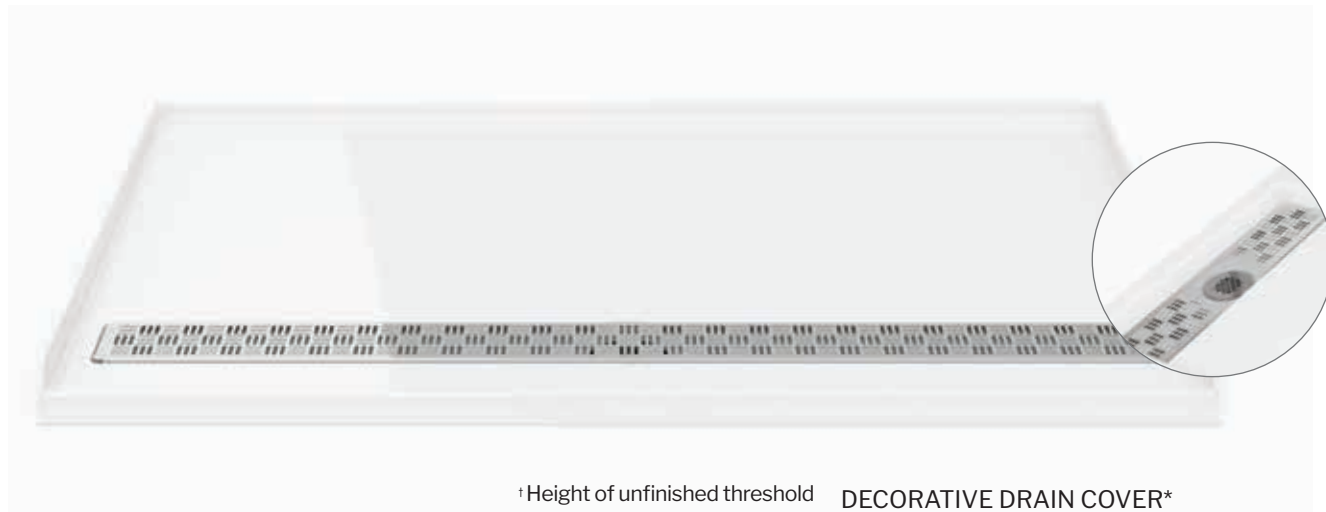

*Tolerance on dimensions: ± 1/4" 6 mm

C

ADA COMPLIANT

IN-LINE LINEAR DRAIN

3 integrated tile flanges

ZERO THRESHOLD
TEXTURED SURFACE

BASE	PRICE	COLOUR	SIZE
AZM4836-18-__*-B	\$1,904	White	48" x 36" x 1 3/8"†
AZM6032-18-__*-B	\$1,922	White	60" x 32" x 1 3/8"†
AZM6036-18-__*-B	\$1,991	White	60" x 36" x 1 3/8"†