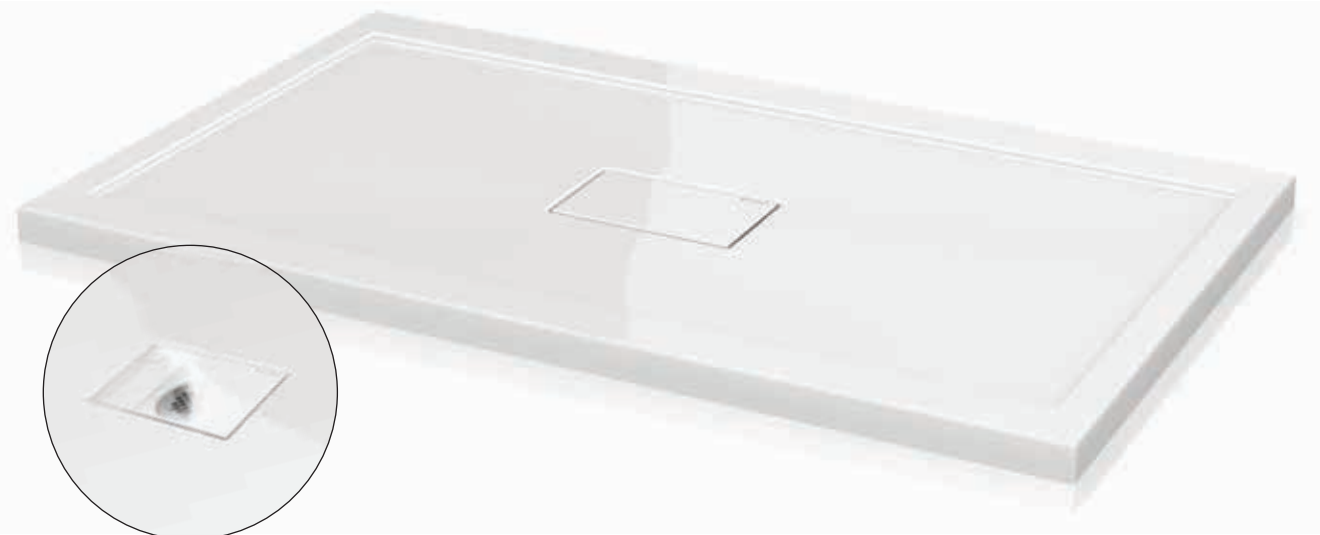

QUAD CONCEALED CENTER DRAIN

low profile model

RECTANGULAR ACRYLIC BASE