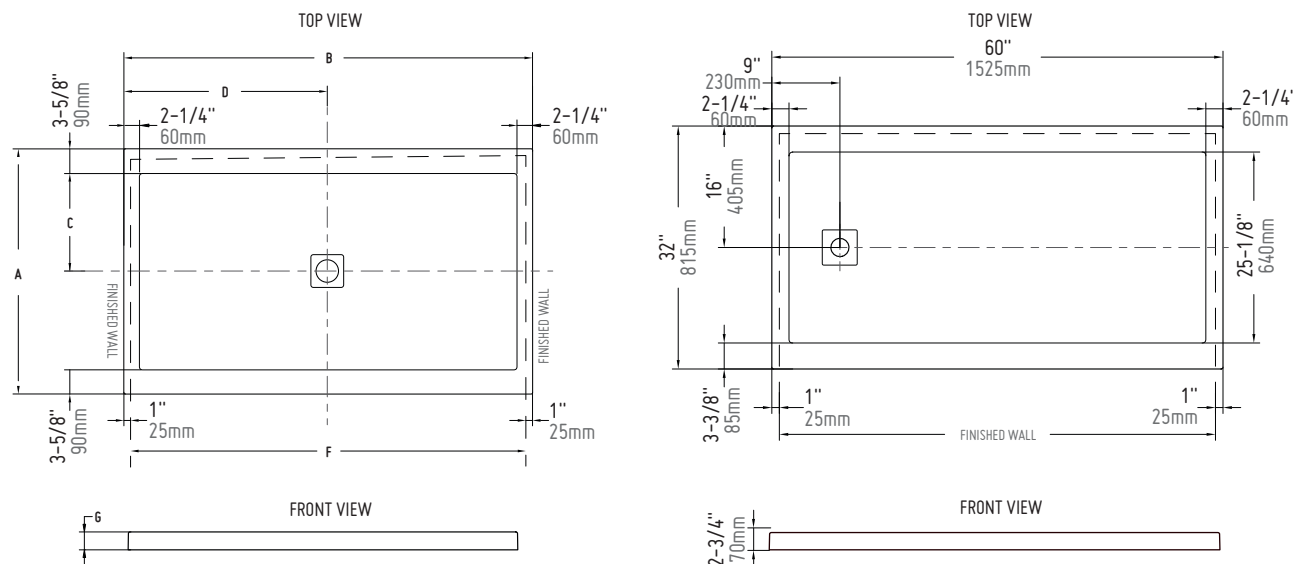

SLATE
Available in matte black

WOOD
Available in matte black

STONE
Available in matte black

AU_3260

*Tolerance on dimensions: ± 1/4" 6 mm

*DIMENSIONS						
MODEL	A	B	C	D	F	G
AU_3648	36" 91 CM	48" 122 CM	14 3/8" 36.5 CM	24" 61 CM	46" 117 CM	2 3/4" 7 CM
AU_3660	36" 91 CM	60" 152 CM	14 3/8" 36.5 CM	30" 76 CM	58" 147 CM	2 3/4" 7 CM