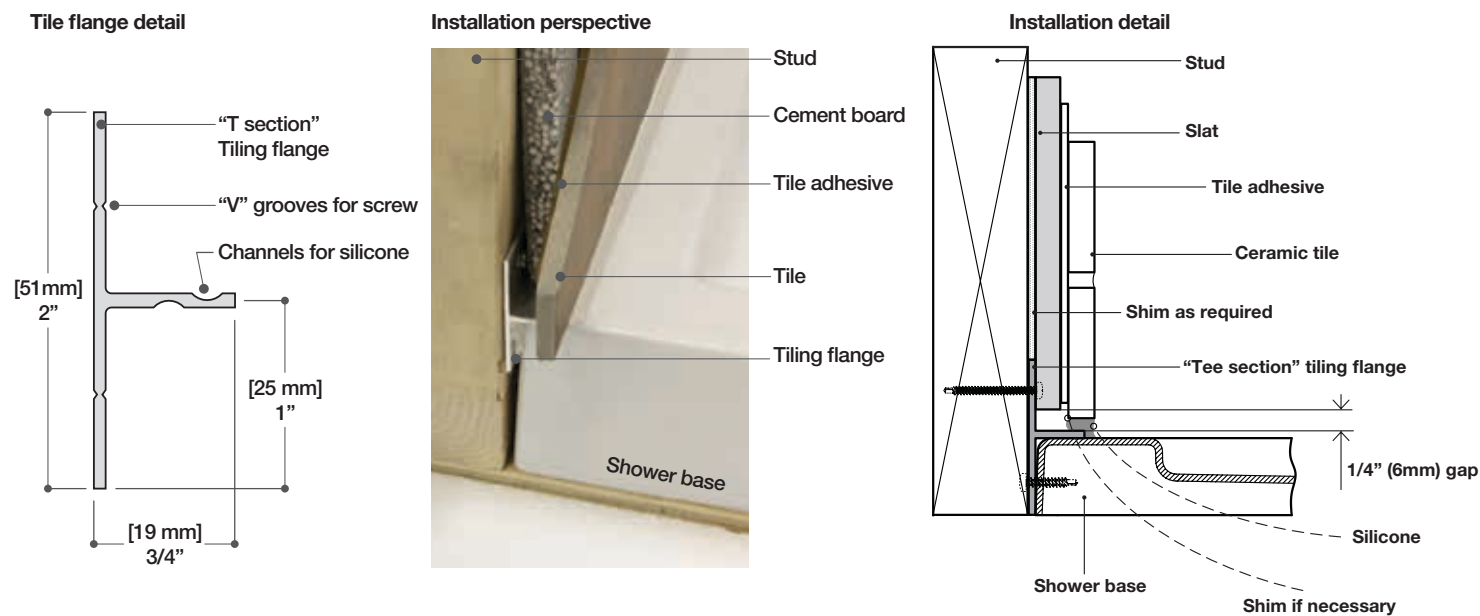

Installation of tile flange done for \$65 list price.

How is a quad base installed?

- Easy installation
- Pre-molded tiling flanges

IN-LINE

3 integrated tile flanges

The in-line base is a single threshold base with 3 pre-molded and integrated tiling flanges. It allows for easy installation for in-line shower models 48", 54" & 60". Different drain variations include: center drain, side drain & linear front drain.

- Easy installation
- Pre-molded tiling flanges

2 SIDED

2 integrated tile flanges

The 2 sided base is a double threshold base with 2 pre-molded and integrated tiling flanges. It allows for easy installation for 2 sided shower models, 48", 54" & 60".