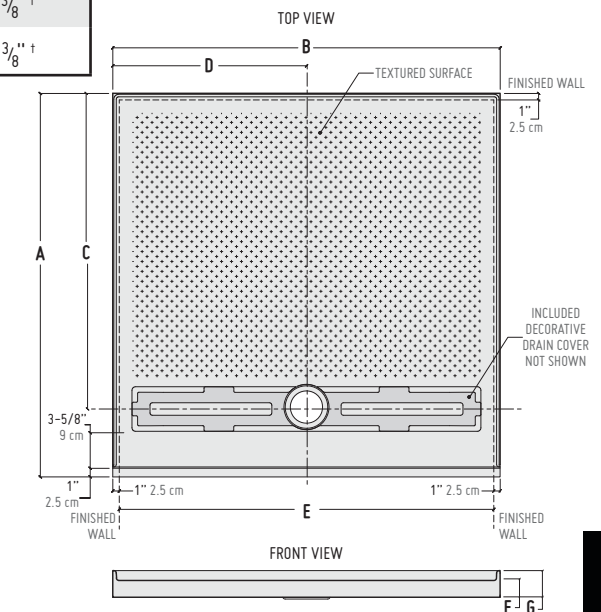

COLLAPSIBLE THRESHOLD KIT

AD-FLEXTHRESHOLD-37: $79
AD-FLEXTHRESHOLD-61: $107