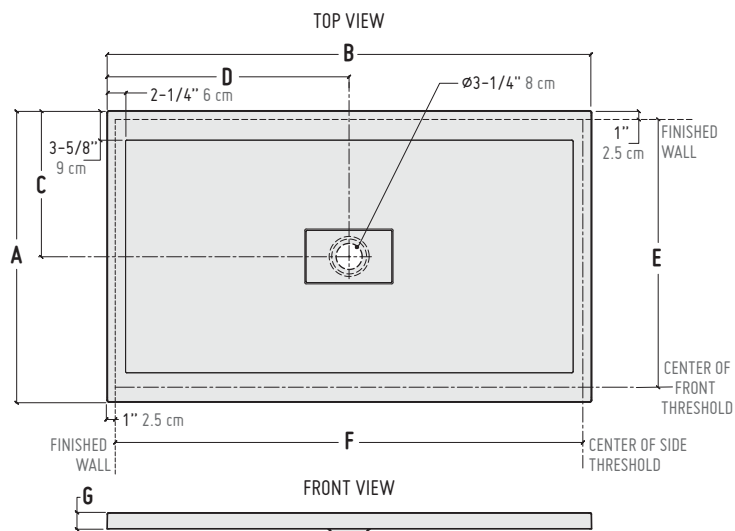

BASE	PRICE	COLOUR	SIZE	Fibo by FLEURCO
ADF3648-18-B	$1,464	White	48" x 36" x 2"	✓
ADF3660-18-B	$1,521	White	60" x 36" x 2"	✓