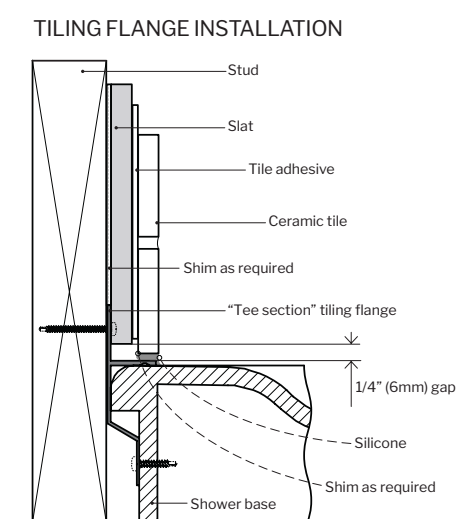

*DIMENSIONS						
MODEL	A	B	C	D	E	F
AUTR3648-18	36" 91 CM	48" 122 CM	18" 46 CM	24" 61 CM	3" 8 CM	46" 117 CM
AUTR3660-18	36" 91 CM	60" 152 CM	18" 46 CM	30" 76 CM	3" 8 CM	58" 147 CM

*Tolerance on dimensions: ± 1/4" 6 mm