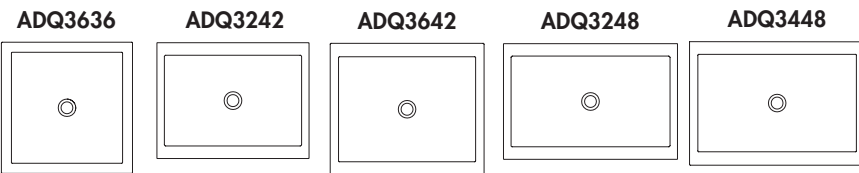

QUAD

BOWFRONT