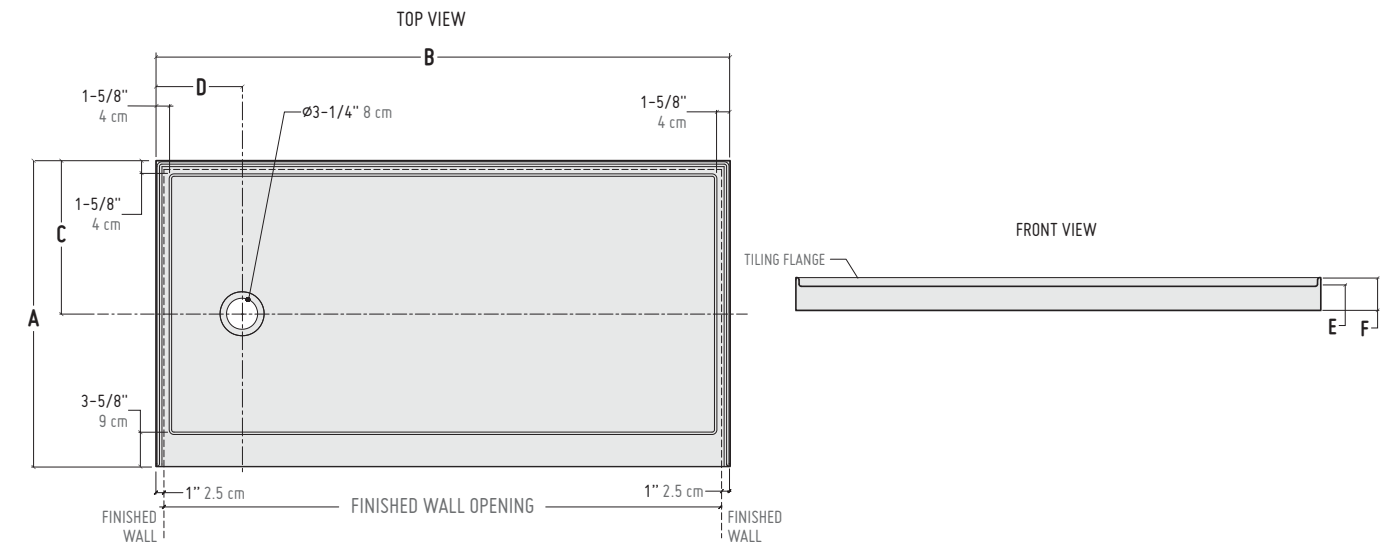

Right-side configuration

BASE	PRICE	COLOUR	SIZE
ABT6032-18-L3	\$1,037	White	60" x 32" x 2 3/4"
ABT6032-18-R3	\$1,037	White	60" x 32" x 2 3/4"

Left-side configuration

Right-side configuration

ALL DRAINS SOLD SEPARATELY