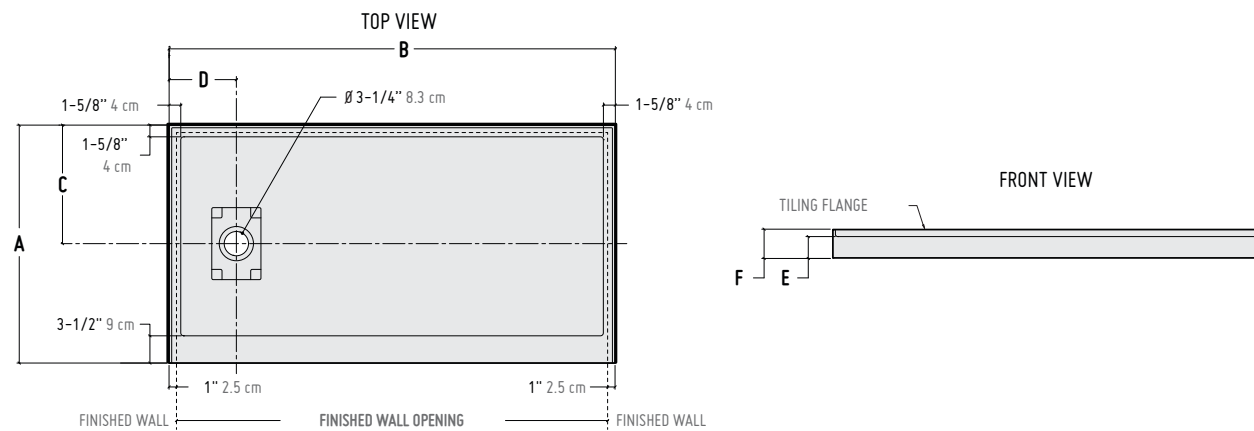

Right-side configuration

BASE	PRICE	COLOUR	SIZE
ABT6032-18-L3	\$1,037	White	60" x 32" x 2 3/4"
ABT6032-18-R3	\$1,037	White	60" x 32" x 2 3/4"

Left-side configuration

Right-side configuration

ALL DRAINS SOLD SEPARATELY