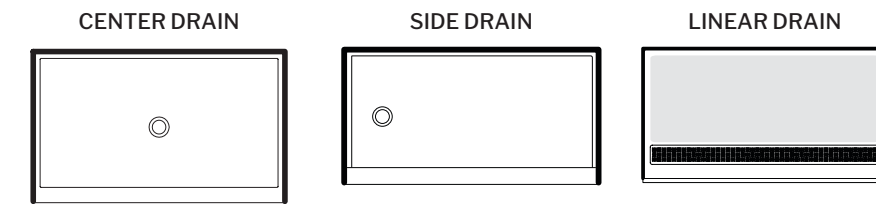

Installation of tile flange done for \$65 list price.

How is a quad base installed?

- Easy installation
- Pre-molded tiling flanges

IN-LINE

3 integrated tile flanges

The in-line base is a single threshold base with 3 pre-molded and integrated tiling flanges. It allows for easy installation for in-line shower models 48", 54" & 60". Different drain variations include: center drain, side drain & linear front drain.

- Easy installation
- Pre-molded tiling flanges

2 SIDED

2 integrated tile flanges

The 2 sided base is a double threshold base with 2 pre-molded and integrated tiling flanges. It allows for easy installation for 2 sided shower models, 48", 54" & 60".