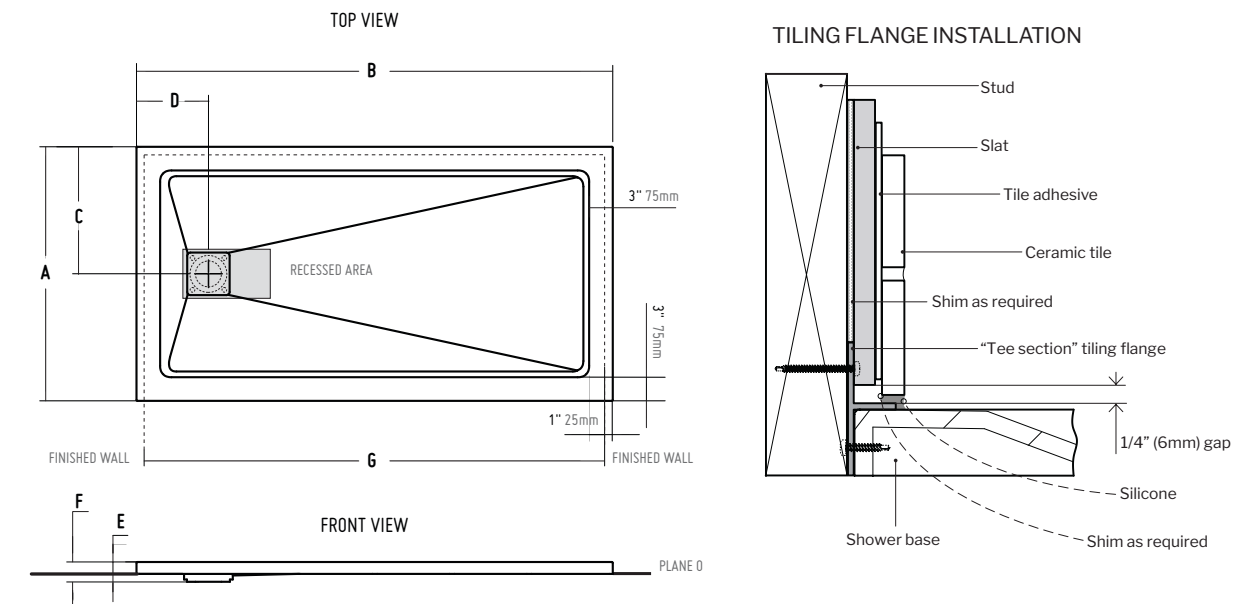

*DIMENSIONS							
MODEL	A	B	C	D	E	F	G
AULV3260-18	32" 81 CM	60" 152 CM	16" 41 CM	9" 23 CM	1 1/2" 4 CM	2 1/2" 6 CM	58" 147 CM
AULV3648-18	36" 91 CM	48" 122 CM	18" 46 CM	9" 23 CM	1 1/2" 4 CM	2 1/2" 6 CM	46" 117 CM
AULV3660-18	36" 91 CM	60" 152 CM	18" 46 CM	9" 23 CM	1 1/2" 4 CM	2 1/2" 6 CM	58" 147 CM

*Tolerance on dimensions: ± 1/4" 6 mm