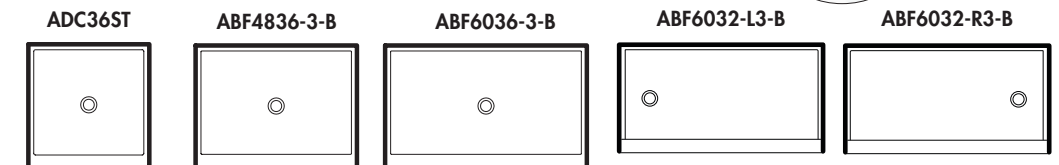

INTEGRATED FLANGE

- Easy installation
- Pre-molded tiling flanges