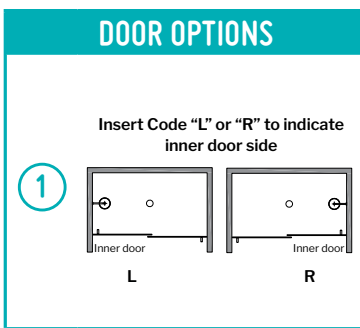

ALL DRAINS SOLD SEPARATELY

DRAIN	NO-CALK™ SHOWER BASE DRAIN*	PRICE	FINISH
DRAINABS-11	ABS No-Calk 2" drain	$47	Chrome
DRAINABS-25	ABS No-Calk 2" drain	$62	Brushed Nickel
DRAINABS-33	ABS No-Calk 2" drain	$89	Matte Black
DRAINPVC-11	PVC No-Calk 2" drain	$47	Chrome
DRAINPVC-25	PVC No-Calk 2" drain	$62	Brushed Nickel
DRAINPVC-33	PVC No-Calk 2" drain	$68	Matte Black

*Please check local codes to ensure appropriate drain specifications
For AU (Aurora) bases, please see specialty section in the base booklet