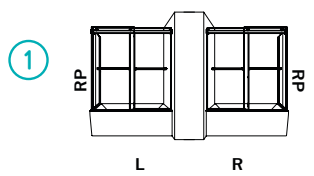

DOOR OPTIONS

Insert Code "L" or "R" to indicate return panel side