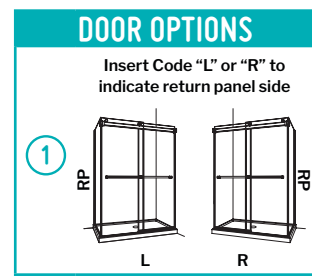

For additional compatible bases, refer to the base booklet or visit www.fleurco.com

BYPASS 60 WITH RETURN PANEL

57" to 60" W x 75" H • Approx. entry: 26 1/4" to 29 1/4"

MODEL	PRICE		FINISH	GLASS	BASE	PRICE	SIZE
	32"	36"					
NGUS60 RP L -11-40	$2,512	$2,544	Chrome	CLEAR	ADQ3260-18	$1,024	60" x 32" x 2 3/4"
NGUS60 _____-25-40	$2,585	$2,621	Brushed Nickel	CLEAR	ABE3260-18-11-B	$1,739	60" x 32" x 3"
NGUS60 _____-33-40	$2,598	$2,638	Matte Black	CLEAR	ABE3260-18-25-B	$1,739	60" x 32" x 3"
					AU_3260-33	$1,739	60" x 32" x 2 3/4"
					ADQ3660-18	$1,090	60" x 36" x 2 3/4"
					ABE3660-18-11-B	$1,770	60" x 36" x 3"
					ABE3660-18-25-B	$1,770	60" x 36" x 3"
					ADF3660-18-B	$1,521	60" x 36" x 2"
					AU_3660-33	$1,873	60" x 36" x 2 3/4"
					ADT6036-18-L2 or R2	$968	60" x 36" x 3"
					ABT6036-18-L2 or R2	$1,101	60" x 36" x 2 3/4"

For additional compatible bases, refer to the base booklet or visit www.fleurco.com

ALL DRAINS SOLD SEPARATELY

DRAIN	NO-CALK™ SHOWER BASE DRAIN*	ABS No-Calk 2" drain	PVC No-Calk 2" drain	Price	Finish
DRAINABS-11		ABS No-Calk 2" drain	PVC No-Calk 2" drain	$47	Chrome
DRAINABS-25		ABS No-Calk 2" drain	PVC No-Calk 2" drain	$62	Brushed Nickel
DRAINABS-33		ABS No-Calk 2" drain	PVC No-Calk 2" drain	$89	Matte Black
DRAINPVC-11		PVC No-Calk 2" drain	PVC No-Calk 2" drain	$47	Chrome
DRAINPVC-25		PVC No-Calk 2" drain	PVC No-Calk 2" drain	$62	Brushed Nickel
DRAINPVC-33		PVC No-Calk 2" drain	PVC No-Calk 2" drain	$68	Matte Black

RETURN PANELS
32" RP = 29 3/8" to 29 7/8"
36" RP = 33 3/8" to 33 7/8"

*Please check local codes to ensure appropriate drain specifications
For AU (Aurora) bases, please see specialty section in the base booklet