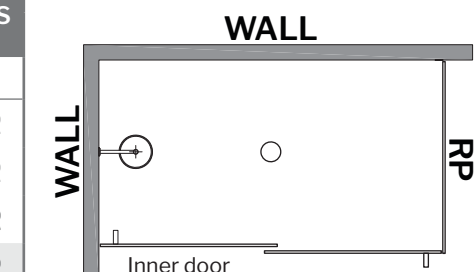

BYPASS 72 WITH RETURN PANEL ON RIGHT SIDE

69" to 72" W · Approx. entry: 32 1/2" to 35 1/2"

MODEL	H	PRICE			FINISH	GLASS
		32"	36"	42"		
Return panel on right side						
NMS272L RP R-11-40-79	79"	$2,769	$2,824	$2,868	Chrome	CLEAR
NMS272L R-25-40-79	79"	$2,845	$2,898	$2,943	Brushed Nickel	CLEAR
NMS272L R-33-40-79	79"	$2,920	$2,976	$3,019	Matte Black	CLEAR

For suggested shower bases visit www.fleurco.com and search model number.

Inner door & return panel must be on opposite sides for this configuration.

Inner door closes against wall