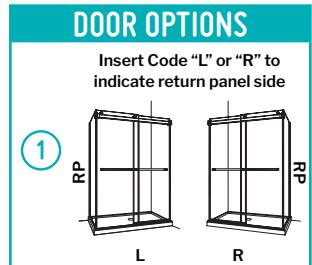

For additional compatible bases, refer to the base booklet or visit www.fleurco.com

BYPASS 54 WITH RETURN PANEL
51" to 54" W x 79" H · Approx. entry: 23 1/4" to 26 1/4"

MODEL	PRICE			FINISH	GLASS
	32"	36"	42"		
NPUS54 RP ① -11-40	$2,943	$2,991	$3,064	Chrome	CLEAR
NPUS54 ___ -25-40	$3,021	$3,068	$3,141	Brushed Nickel	CLEAR
NPUS54 ___ -33-40	$3,033	$3,081	$3,154	Matte Black	CLEAR

BASE	PRICE	SIZE
ADT5436-18-L2 or R2	$905	54" x 36" x 3"

BYPASS 60 WITH RETURN PANEL
57" to 60" W x 79" H · Approx. entry: 26 1/4" to 29 1/4"

MODEL	PRICE			FINISH	GLASS
	32"	36"	42"		
NPUS60 RP ① -11-40	$3,008	$3,056	$3,129	Chrome	CLEAR
NPUS60 ___ -25-40	$3,074	$3,121	$3,194	Brushed Nickel	CLEAR
NPUS60 ___ -33-40	$3,090	$3,138	$3,211	Matte Black	CLEAR

BASE	PRICE	SIZE
ADQ3260-18	$1,024	60" x 32" x 2 3/4"
ABE3260-18-11-B	$1,739	60" x 32" x 3"
ABE3260-18-25-B	$1,739	60" x 32" x 3"
AU_3260-33	$1,739	60" x 32" x 2 3/4"
ADQ3660-18	$1,090	60" x 36" x 2 3/4"
ABE3660-18-11-B	$1,770	60" x 36" x 3"
ABE3660-18-25-B	$1,770	60" x 36" x 3"
ADF3660-18-B	$1,521	60" x 36" x 2"
AU_3660-33	$1,873	60" x 36" x 2 3/4"
ADT6036-18-L2 or R2	$968	60" x 36" x 3"
ABT6036-18-L2 or R2	$1,101	60" x 36" x 2 3/4"
ADQ4260-18	$1,169	60" x 42" x 2 3/4"

For additional compatible bases, refer to the base booklet or visit www.fleurco.com

ALL DRAINS SOLD SEPARATELY

DRAIN	NO-CALK™ SHOWER BASE DRAIN*	ABS No-Calk 2" drain	PVC No-Calk 2" drain	Price	Finish																		
DRAINABS-11	DRAINABS-25	DRAINABS-33	DRAINPVC-11	DRAINPVC-25	DRAINPVC-33	ABS No-Calk 2" drain	ABS No-Calk 2" drain	ABS No-Calk 2" drain	PVC No-Calk 2" drain	PVC No-Calk 2" drain	PVC No-Calk 2" drain	$47	$62	$89	$47	$62	$68	Chrome	Brushed Nickel	Matte Black	Chrome	Brushed Nickel	Matte Black

RETURN PANELS
32" RP = 29 3/8" to 29 7/8"
36" RP = 33 3/8" to 33 7/8"
42" RP = 39 3/8" to 39 7/8"

*Please check local codes to ensure appropriate drain specifications
For AU (Aurora) bases, please see specialty section in the base booklet