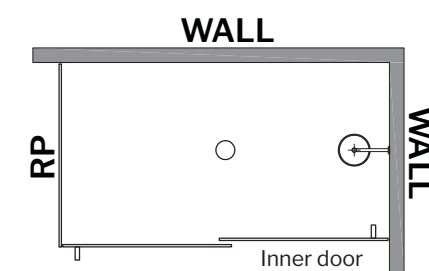

MERCURY 2 SIDED

MODELS AND PRICES - OPEN HERE

MERCURY 2 SIDED M

Frameless sliding doors with return panel

5/16" (8 mm) Tempered clear glass • 79" or 86" Height

RP You must indicate your return panel size 32", 36" or 42" in the "RP" field**

**32" & 42" return panels are not available with 86" height.

BYPASS 48 WITH RETURN PANEL ON LEFT SIDE

45" to 48" W · Approx. entry: 20 1/4" to 23 1/4"

MODEL	H	PRICE			FINISH	GLASS
		32"	36"	42"		
Return panel on left side						
NMS248R RP L-11-40-79	79"	$2,414	$2,469	$2,513	Chrome	CLEAR
NMS248R L-25-40-79	79"	$2,489	$2,542	$2,587	Brushed Nickel	CLEAR
NMS248R L-33-40-79	79"	$2,565	$2,621	$2,664	Matte Black	CLEAR
NMS248R36L-11-40-86	86"	N/A	$2,561	N/A	Chrome	CLEAR
NMS248R36L-25-40-86	86"	N/A	$2,640	N/A	Brushed Nickel	CLEAR
NMS248R36L-33-40-86	86"	N/A	$2,717	N/A	Matte Black	CLEAR

For suggested shower bases visit www.fleurco.com and search model number.

BYPASS 60 WITH RETURN PANEL ON LEFT SIDE

57" to 60" W · Approx. entry: 26 1/4" to 29 1/4"

MODEL	H	PRICE			FINISH	GLASS
		32"	36"	42"		
Return panel on left side						
NMS260R RP L-11-40-79	79"	$2,629	$2,684	$2,728	Chrome	CLEAR
NMS260R L-25-40-79	79"	$2,707	$2,760	$2,805	Brushed Nickel	CLEAR
NMS260R L-33-40-79	79"	$2,781	$2,837	$2,880	Matte Black	CLEAR
NMS260R36L-11-40-86	86"	N/A	$2,775	N/A	Chrome	CLEAR
NMS260R36L-25-40-86	86"	N/A	$2,855	N/A	Brushed Nickel	CLEAR
NMS260R36L-33-40-86	86"	N/A	$2,929	N/A	Matte Black	CLEAR

For suggested shower bases visit www.fleurco.com and search model number.

BYPASS 72 WITH RETURN PANEL ON LEFT SIDE

69" to 72" W · Approx. entry: 32 1/2" to 35 1/2"