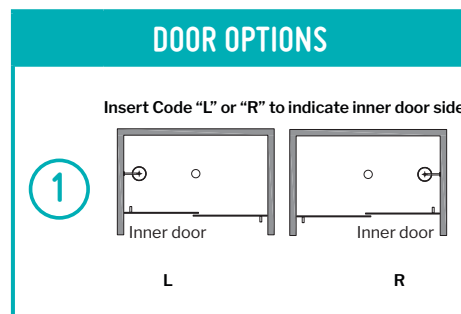

MERCURY TUB ENCLOSURE M

Frameless sliding tub doors

5/16" (8 mm) Tempered clear glass • 66" Height

BYPASS TUB ENCLOSURE 60

57" to 60" W x 66" H • Approx. entry: 26 1/4" to 29 1/4"

MODEL	PRICE	FINISH	GLASS
NMST60-11-40 1	$1,683	Chrome	CLEAR
NMST60-25-40 _	$1,729	Brushed Nickel	CLEAR
NMST60-33-40 _	$1,768	Matte Black	CLEAR

MERCURY BYPASS TUB ENCLOSURE

Frameless sliding tub doors

- 2 sliding door panels for right or left hand entry
- Anti-jump safety roller system
- Vertical handles
- 5/16" (8mm) clear tempered glass
- Tub door height: 66"
- Chrome, Brushed Nickel & Matte Black finishes

10
year limited warranty